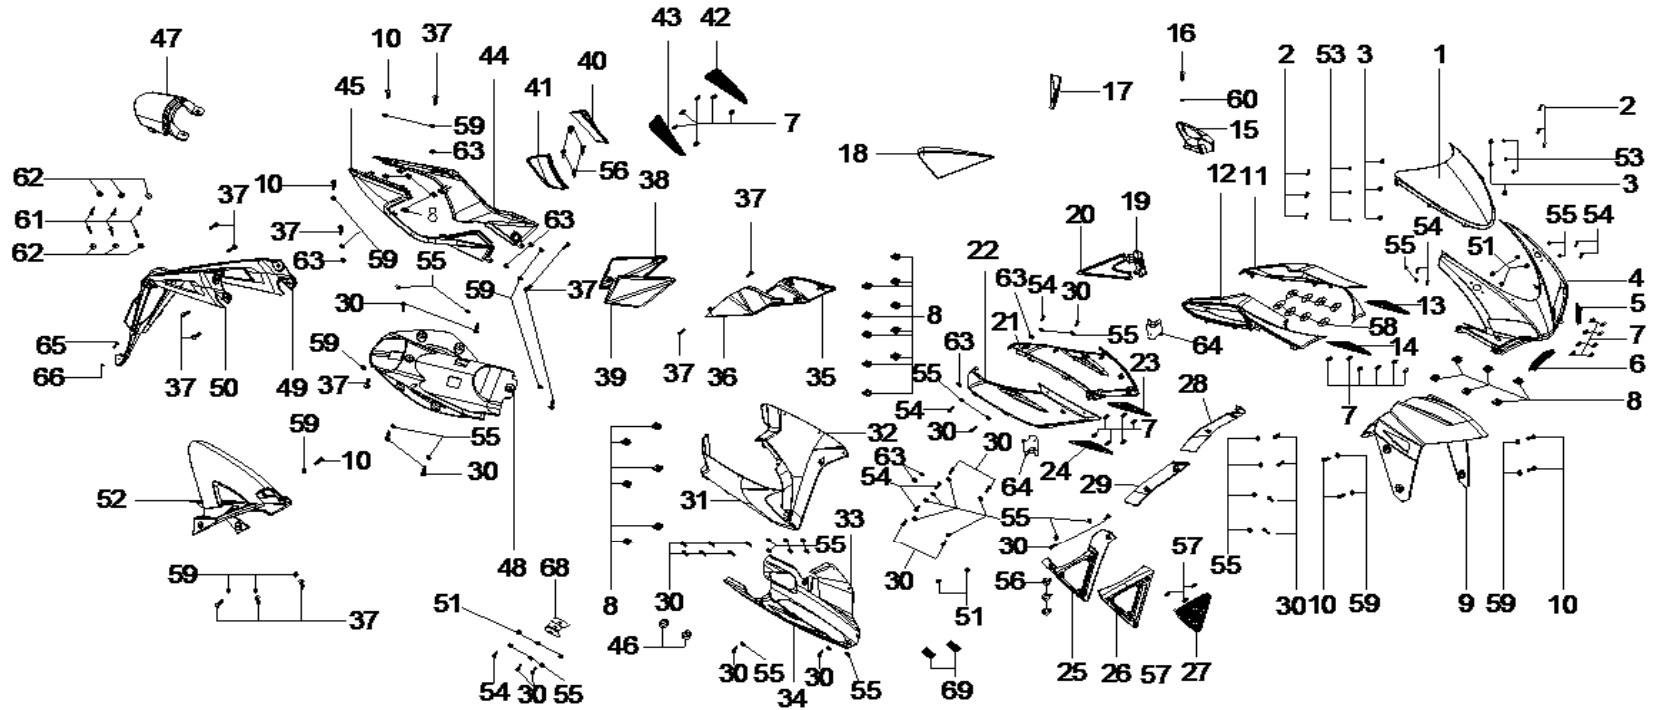

17 PLASTIC PARTS

[2/6]

DIA.N	PART NO.	DESCRIPTION	Q'TY	DIA.N	PART NO.	DESCRIPTION	Q'TY
R17-13	82317-169-0200	Mesh-Fairing Infill-Left-Yellow	1	R17-20	82806-170-0000	Frame Infill-Front-Right	1
R17-13	82317-169-0300	Mesh-Fairing Infill-Left-Blue	1	R17-21	82310-169-0000	Fairing-Upper-Left-Red	1
R17-13	82317-169-0400	Mesh-Fairing Infill-Left-Green	1	R17-21	82310-169-0100	Fairing-Upper-Left-Black	1
R17-14	82318-169-0000	Mesh-Fairing Infill-Right-Red	1	R17-21	82310-169-0200	Fairing-Upper-Left-Yellow	1
R17-14	82318-169-0100	Mesh-Fairing Infill-Right-Black	1	R17-21	82310-169-0300	Fairing-Upper-Left-White	1
R17-14	82318-169-0200	Mesh-Fairing Infill-Right-Yellow	1	R17-21	82310-169-0400	Fairing-Upper-Left-Blue	1
R17-14	82318-169-0300	Mesh-Fairing Infill-Right-Blue	1	R17-21	82310-169-0500	Fairing-Upper-Left-Green	1
R17-14	82318-169-0400	Mesh-Fairing Infill-Right-Green	1	R17-22	82312-169-0000	Fairing-Upper-Right-Red	1
R17-15	83101-170-0000	Cover-Main Switch	1	R17-22	82312-169-0100	Fairing-Upper-Right-Black	1
R17-16	90552-169-0000	Bolt-Hex Head-M4x8	1	R17-22	82312-169-0200	Fairing-Upper-Right-Yellow	1
R17-17	83107-169-0000	Cover-Fuel Tank-Front-Left	1	R17-22	82312-169-0300	Fairing-Upper-Right-White	1
R17-18	83108-169-0000	Cover-Fuel Tank-Front-Right	1	R17-22	82312-169-0400	Fairing-Upper-Right-Blue	1
R17-19	82805-170-0000	Frame Infill-Front-Left	1	R17-22	82312-169-0500	Fairing-Upper-Right-Green	1