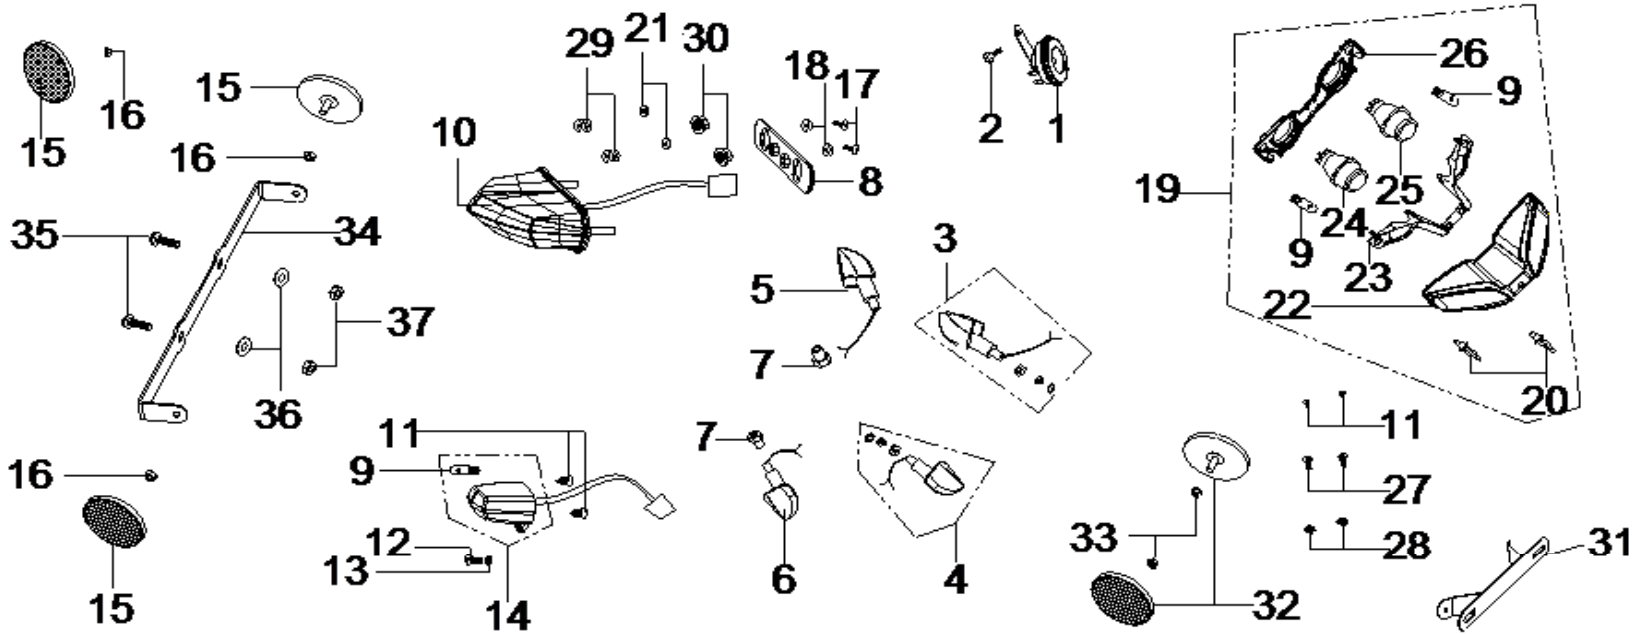

01 LIGHTS

DIA.N	PART NO.	DESCRIPTION	Q'TY	DIA.N	PART NO.	DESCRIPTION	Q'TY
R01-01	34510-148-0000	Horn	1	R01-12	90540-148-0000	Bolt-Hex Head-M4x10	1
R01-02	90536-148-0000	Bolt-Hex Head-M6x10	1	R01-13	889.1-4-00	Nut-Hex Nylon-M4	1
R01-03	35320-148-0200	Indicator-9160-Front-Left	1	R01-14	35240-148-0100	Light-License Plate	1
R01-03	35320-173C-0000	Indicator-9148-Front-Left-R (US)	1	R01-15	34840-148-0000	Rear Reflector	1
R01-04	35340-148-0200	Indicator-9160-Front-Right	1	R01-16	6170-5-00	Nut-Hex M5	1
R01-04	35340-173C-0000	Indicator-9148-Front-Right-R (US)	1	R01-17	90537-148-0000	Bolt-Hex Head-M6x12	2
R01-05	35360-148-0200	Indicator-9160-Rear-Left	1	R01-18	18011-148-0000	Spacer-Rubber-Φ17xΦ6x2	2
R01-05	35360-173C-0000	Indicator-9148-Rear-Left (US)	1	R01-19	35110-169-0200	Headlight Assy-ECIE H3	1
R01-06	35380-148-0200	Indicator-9160-Rear-Right	1	R01-20	35121-169-0000	Bulb-H1-12V/55W	2
R01-06	35380-173C-0000	Indicator-9148-Rear-Right (US)	1	R01-20	35121-169-0010	Bulb-H1-12V/35W	2
R01-07	35386-148-0000	Nut-M10x1.25	2	R01-20	35121-169-0100	Bulb-H7-12V/55W	2
R01-08	35020-170-0000	Bracket-Tail Light	1	R01-20	35121-169-0110	Bulb-H7-12V/35W	2
R01-09	35114-148-0000	Bulb-12V/5W	3	R01-20	35121-169-0200	Bulb-H3-12V/55W	2
R01-10	35210-170-0200	Tail Light-9129 RS	1	R01-20	35121-169-0210	Bulb-H3-12V/35W	2
R01-11	845-3.8-12	Screw-ST 3.8x12	4	R01-21	96.1-6-00	Bolt-Hex Head-M6x12	2