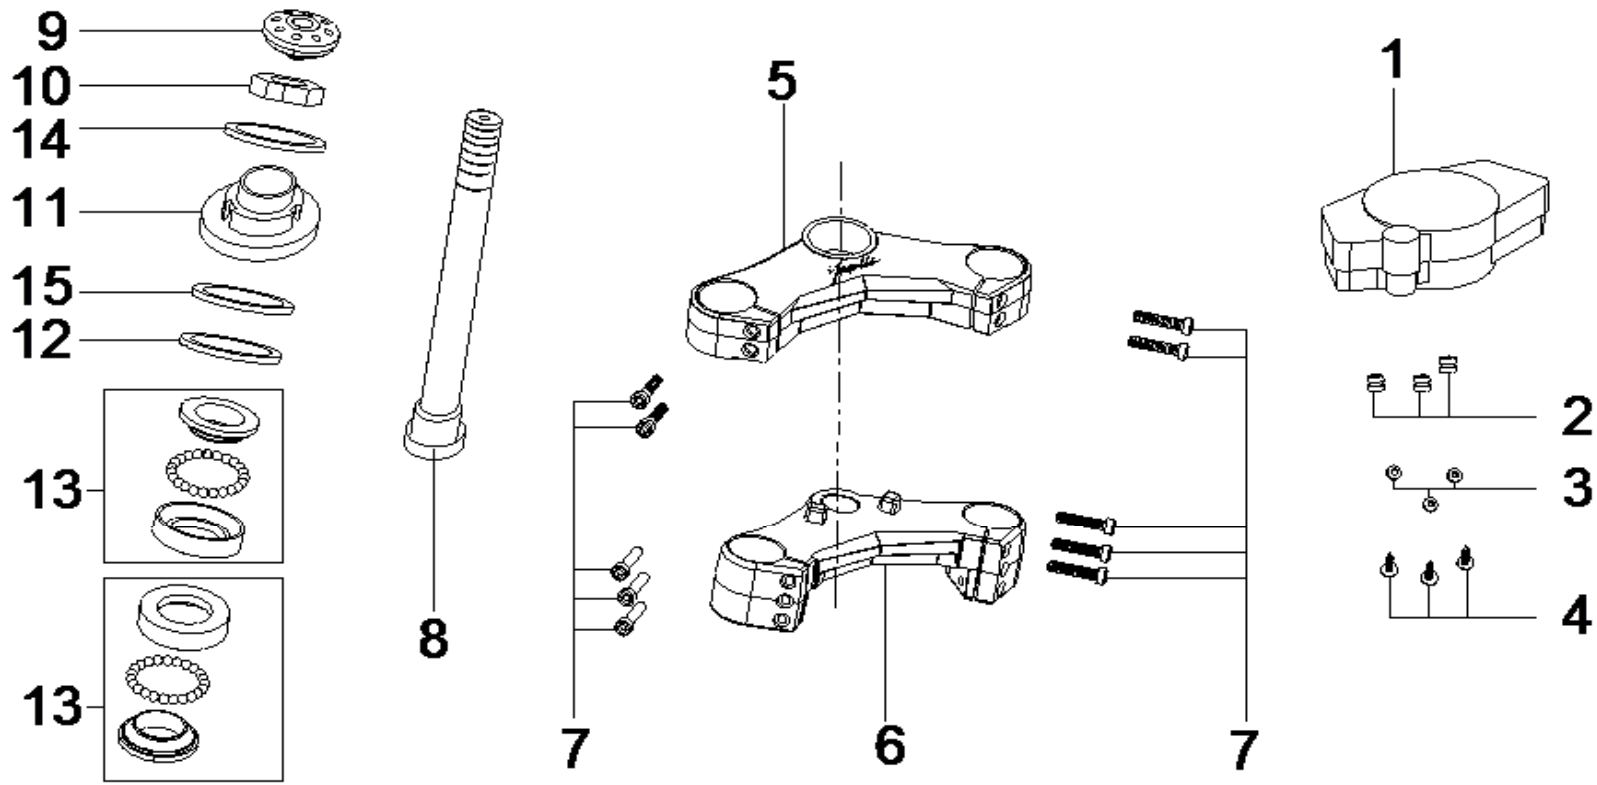

02 STEERING STEM

DIA.N	PART NO.	DESCRIPTION	Q'TY	DIA.N	PART NO.	DESCRIPTION	Q'TY
R02-01	36100-173C-0000	Speedometer Assy	1	R02-11	62124-148-0000	Nut-Adjusting-M22x1.0	1
R02-02	36103-148-0000	Grommet-Rubber-Φ14xΦ7x10	3	R02-12	62121-148-0000	Washer-Φ35.8xΦ22.5x2.0	1
R02-03	97.1-5-00	Washer-Φ5	3	R02-13	92210-148-0000	Bearing Set-Steering-168905D	2
R02-04	845-3.8-12	Screw-ST 3.8x12	3	R02-14	62122-148-0000	Washer-Φ37xΦ23.5x1.5	1
R02-05	62110-169-0000	Triple Clamp-Upper	1	R02-15	62111-170-0000	Washer-Φ38xΦ25x3.0	1
R02-06	62126-170-0000	Triple Clamp-Lower	1				
R02-07	70.1-6-25	Bolt-Hex Head-M6x25	10				
R02-08	62127-170-0000	Steering Stem	1				
R02-09	62128-148-0000	Cap-Steering Stem	1				
R02-10	62123-148-0000	Nut-Steering Stem-M22x8x1.0	1				

17 PLASTIC PARTS

[6/6]

DIA.N	PART NO.	DESCRIPTION	Q'TY	DIA.N	PART NO.	DESCRIPTION	Q'TY
R17-52	82201-148-0000	Hugger-Rear	1	R17-65	70.1-5-10	Bolt-Hex Head-M5x10	1
R17-53	97.1-4-00	Washer-Φ4	6	R17-66	6170-5-00	Nut-Hex M5	1
R17-54	90553-169-0000	Bolt-Hex Head-M5x20	11	R17-67	96.1-5-00	Washer-Φ5-Larger	4
R17-55	97.1-5-00	Washer-Φ5	33	R17-68	83701-173B-0100	Bracket-Dash Panels	0
R17-56	845-3.8-16	Screw-ST 3.8x12	7	R17-69	82824-169-0000	Rubber-70x45x5	0
R17-57	71113-169-0000	Nut-Lock-Φ3.5XΦ10	3	R17-70	96.1-6-00	Washer-Φ6-Larger	1
R17-58	71112-148-0000	Clip-Φ7.5xΦ18	10	R17-71	82319-169-0000	Socket-Rubber	1
R17-59	97.1-6-00	Washer-Φ6	16				
R17-60	97.1-4-00	Washer-Φ4	1				
R17-61	845-3.8-10	Screw-ST 3.8x10	6				
R17-62	96.1-5-00	Washer-Φ5-Larger	6				
R17-63	18011-148-0000	Spacer-Rubber-Φ17xΦ6x2	8				
R17-64	82341-169-0000	Cushion-Fairing inside	2				