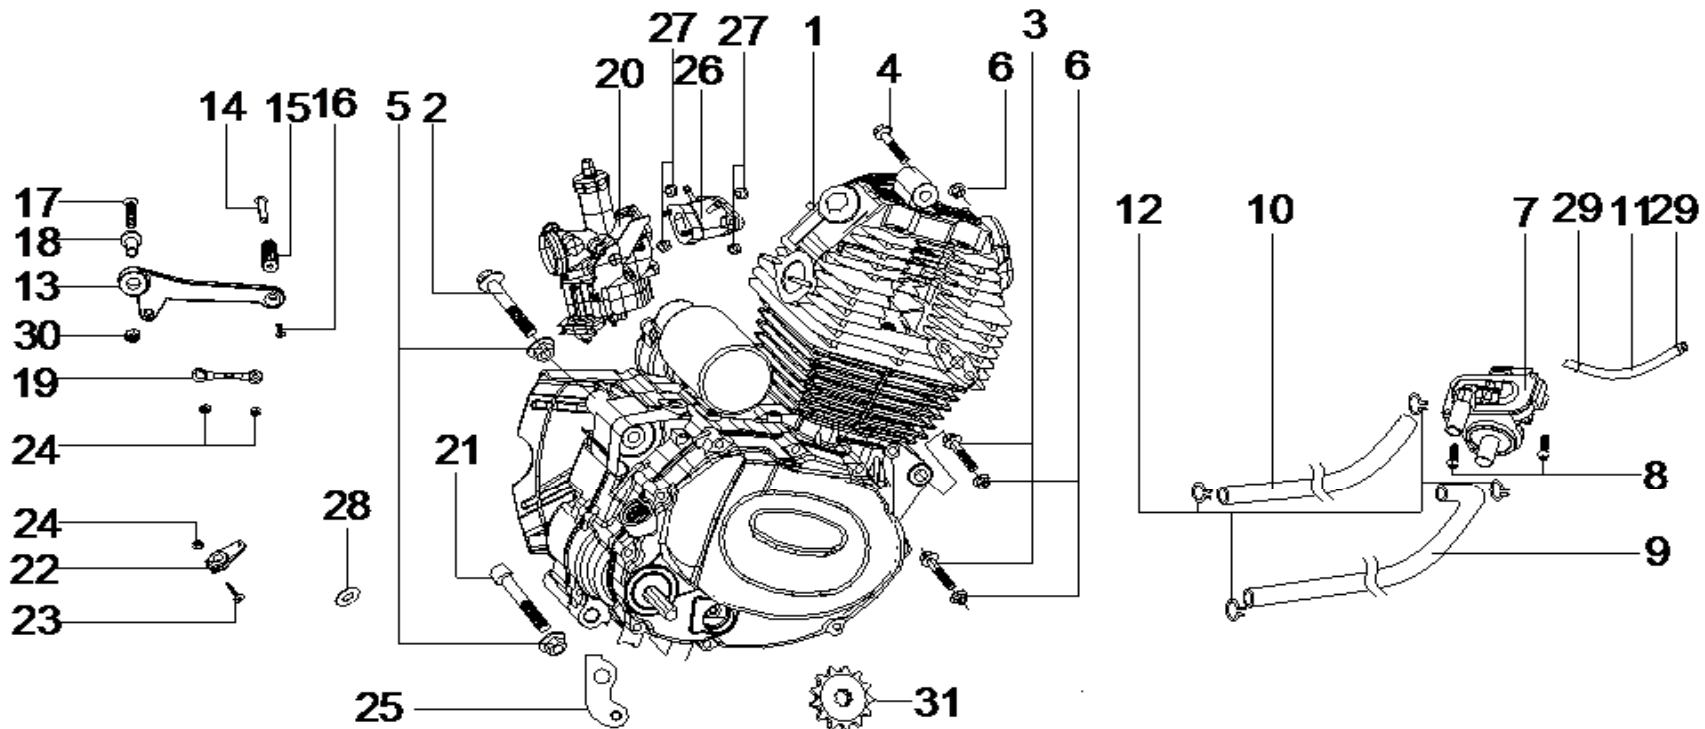

09 ENGINE

[1/2]

DIA.N	PART NO.	DESCRIPTION	Q'TY	DIA.N	PART NO.	DESCRIPTION	Q'TY
R09-01	10000-148-0100	Engine Comp-125	1	R09-11	18701-148-0000	Hose-Rubber-Φ4.5xΦ8.5x420	1
R09-02	5789-10-115-1.25	Bolt-Flanged-M10x115x1.25	1	R09-12	90414-148-0000	Clamp-Φ14x10x1	4
R09-03	5789-8-90	Bolt-Flanged-M8x90	2	R09-13	23411-170-0000	Gear Change Pedal	1
R09-04	5789-8-70	Bolt-Flanged-M8x70	1	R09-14	23412-148-0000	Pivot-Gear Change Pedal	1
R09-05	6187.1-10-1.25	Nut-Flanged-Nylex-M10x1.25	2	R09-15	23417-148-0000	Rubber-Gear Change Pedal	1
R09-06	6187.1-8-00	Nut-Flanged-Nylex-M8	3	R09-16	70.3-6-20	Bolt-Hex Head-M6x20	1
R09-07	18720-148-0000	SAI Valve	1	R09-17	70.3-8-48	Bolt-Hex Head-M8x48	1
R09-08	90534-148-0000	Bolt-Hex Head-M6x16	2	R09-18	23418-170-0000	Bush-Gear Change Pedal	1
R09-09	18702-148-0000	Hose-Rubber-Φ16xΦ11x560	1	R09-19	23401-170-0000	Fisheye Bearing	1
R09-10	18740-148-0000	Hose-Rubber-Φ15xΦ9x210	1	R09-20	16100-148-0000	Carburetor	1

09 ENGINE
[2/2]

DIA.N	PART NO.	DESCRIPTION	Q'TY	DIA.N	PART NO.	DESCRIPTION	Q'TY
R09-21	70.1-10-120-1.25	Bolt-Hex Head-M10x120	1	R09-31	45107-170-0000	Sprocket-520-13T-Front-125	1
R09-22	23404-170-0200	Linkage Rod-Gear Change Pedal	1				
R09-23	90535-148-0000	Bolt-Hex Head-M6x22	1				
R09-24	889.1-6-00	Nut-Hex Nylon-M6	3				
R09-25	18160-170-0000	Bracket-Exhaust Pipe-Rear	1				
R09-26	16140-148-0000	Intake Pipe-125	1				
R09-27	889.1-6-00	Nut-Hex Nylon-M6	4				
R09-28	97.1-10-00	Washer-Φ10	1				
R09-29	90402-148-0000	Clamp-Φ8x8x0.7	2				
R09-30	889.1-8-00	Nut-Hex Nylon-M8	1				