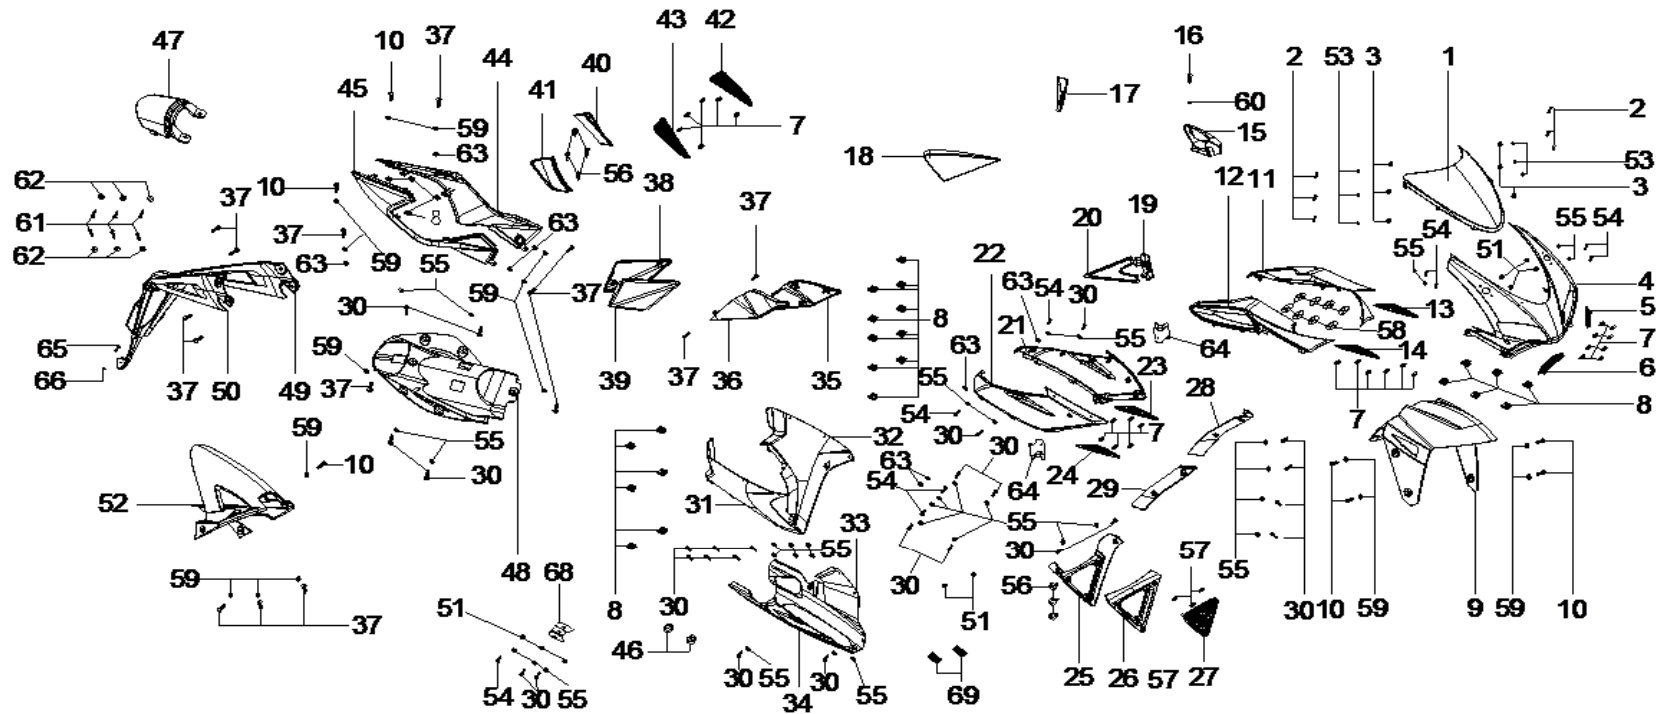

17 PLASTIC PARTS

[1/6]

DIA.N	PART NO.	DESCRIPTION	Q'TY	DIA.N	PART NO.	DESCRIPTION	Q'TY
R17-01	83302-169-0000	Windshield	1	R17-07	71111-148-0000	Clip-Φ3xΦ12	26
R17-02	90548-148-0000	Bolt-Hex Head-M4x15	6	R17-08	90311-148-0000	Nut Clamp-M5	22
R17-03	82711-148-0000	Nut-Rubber-M4	6	R17-09	82101-170-0000	Fender-Front-Red	1
R17-04	82505-169-0000	Headlight Case-Red	1	R17-09	82101-170-0100	Fender-Front-Black	1
R17-04	82505-169-0100	Headlight Case-Black	1	R17-09	82101-170-0200	Fender-Front-Yellow	1
R17-04	82505-169-0200	Headlight Case-Yellow	1	R17-09	82101-170-0300	Fender-Front-White	1
R17-04	82505-169-0300	Headlight Case-White	1	R17-09	82101-170-0400	Fender-Front-Blue	1
R17-04	82505-169-0400	Headlight Case-Blue	1	R17-09	82101-170-0500	Fender-Front-Green	1
R17-04	82505-169-0500	Headlight Case-Green	1	R17-10	90534-148-0000	Bolt-Hex Head-M6x16	7
R17-05	82506-169-0000	Mesh-Headlight Case-Left-Red	1	R17-11	82315-169-0000	Trim-Fairing-Left	1
R17-05	82506-169-0100	Mesh-Headlight Case-Left-Black	1	R17-12	82316-169-0000	Trim-Fairing-Right	1
R17-06	82507-169-0000	Mesh-Headlight Case-Right-Red	1	R17-13	82317-169-0000	Mesh-Fairing Infill-Left-Red	1
R17-06	82507-169-0100	Mesh-Headlight Case-Right-Black	1	R17-13	82317-169-0100	Mesh-Fairing Infill-Left-Black	1