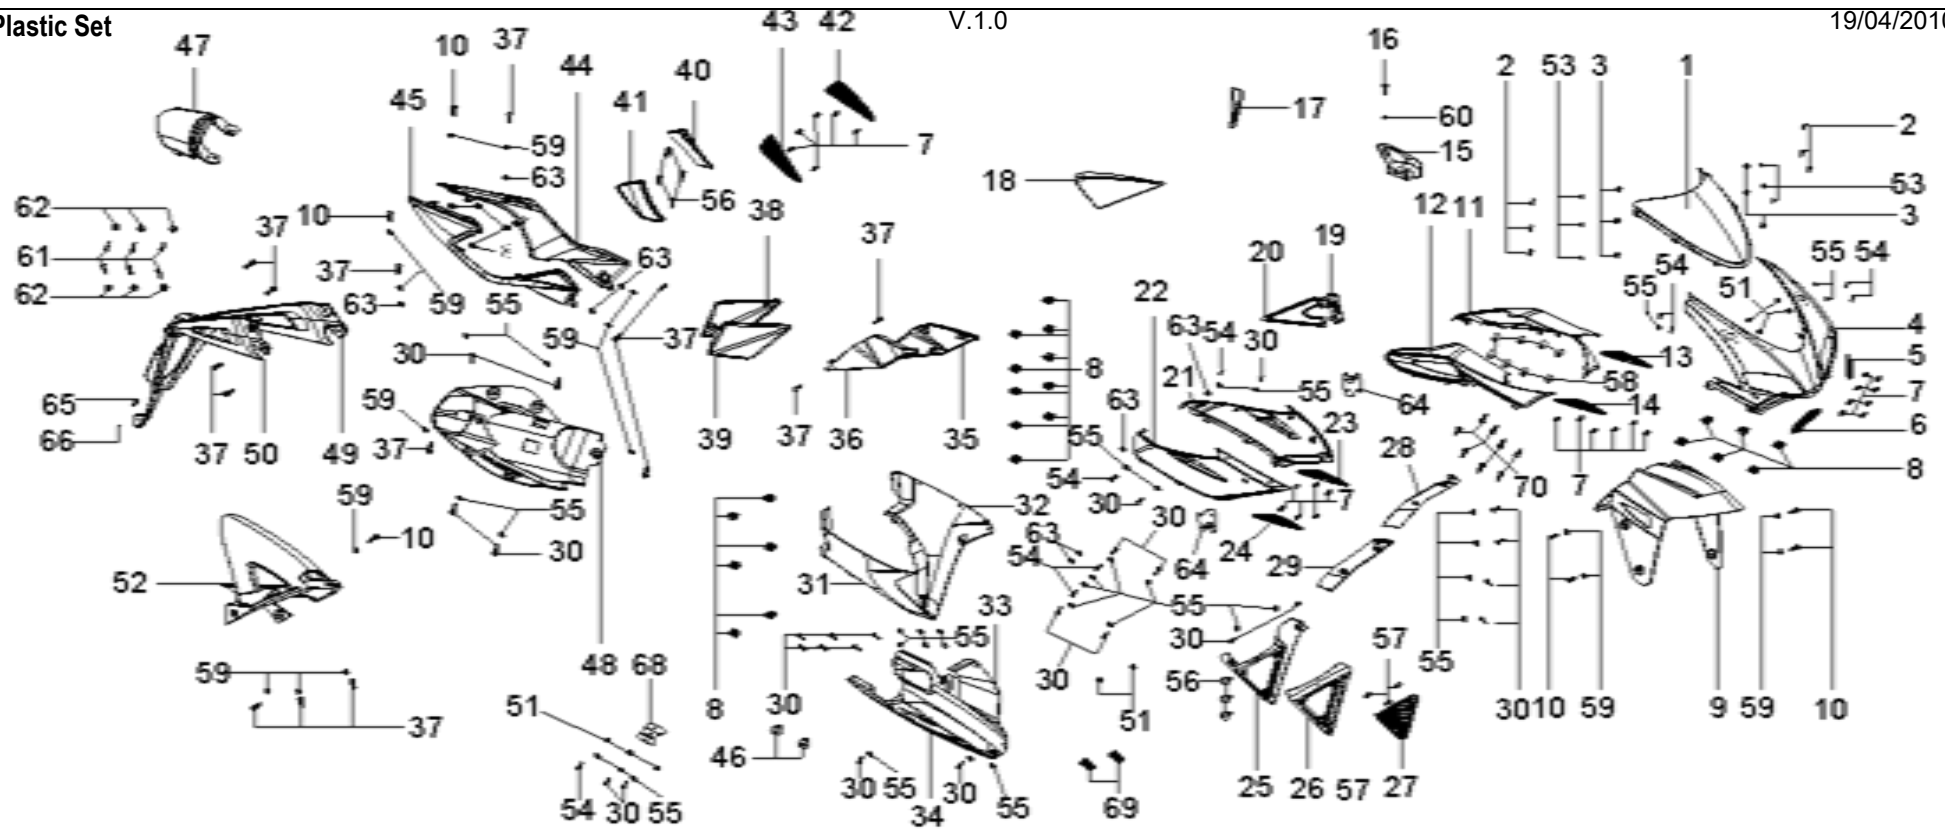

DIA.N	PART NO.	DESCRIPTION	QTY	DIA.N	PART NO.	DESCRIPTION
R17-35	83105-170-0000	Fuel Tank Side Cover, Left	1	R17-44	82337-173B-0000	Rear Side Cover, Left - Red
R17-36	83106-170-0000	Fuel Tank Side Cover, Right	1	R17-44	82337-173B-0100	Rear Side Cover, Left - Black
R17-37	90537-148-0000	Bolt, Hex-Head M6x12	15	R17-44	82337-173B-0200	Rear Side Cover, Left - Yellow
R17-38	82335-170-0000	Side Cover, Left	1	R17-44	82337-173B-0300	Rear Side Cover, Left - White
R17-39	82336-170-0000	Side Cover, Right	1	R17-45	82338-173B-0000	Rear Side Cover, Right - Red
R17-40	83209-170-0000	L. Infill, Side Cover	1	R17-45	82338-173B-0100	Rear Side Cover, Right - Black
R17-41	83204-170-0000	R. Infill, Side Cover	1	R17-45	82338-173B-0200	Rear Side Cover, Right - Yellow
R17-42	83211-170-0000	L. Mesh, Side Cover Infill, Left - Red	1	R17-45	82338-173B-0300	Rear Side Cover, Right - White
R17-42	83211-170-0100	L. Mesh, Side Cover Infill, Left - Black	1	R17-46	82823-173B-0001	Spacer (New)
R17-42	83211-170-0200	L. Mesh, Side Cover Infill, Left - Yellow	1	R17-47	83205-170-0000	Rear Cover - Red
R17-43	83212-170-0000	R. Mesh, Side Cover Infill, Left - Red	1	R17-47	83205-170-0100	Rear Cover - Black
R17-43	83212-170-0100	R. Mesh, Side Cover Infill, Left - Black	1	R17-47	83205-170-0200	Rear Cover - Yellow
R17-43	83212-170-0200	R. Mesh, Side Cover Infill, Left - Yellow	1	R17-47	83205-170-0300	Rear Cover -White
			25/27