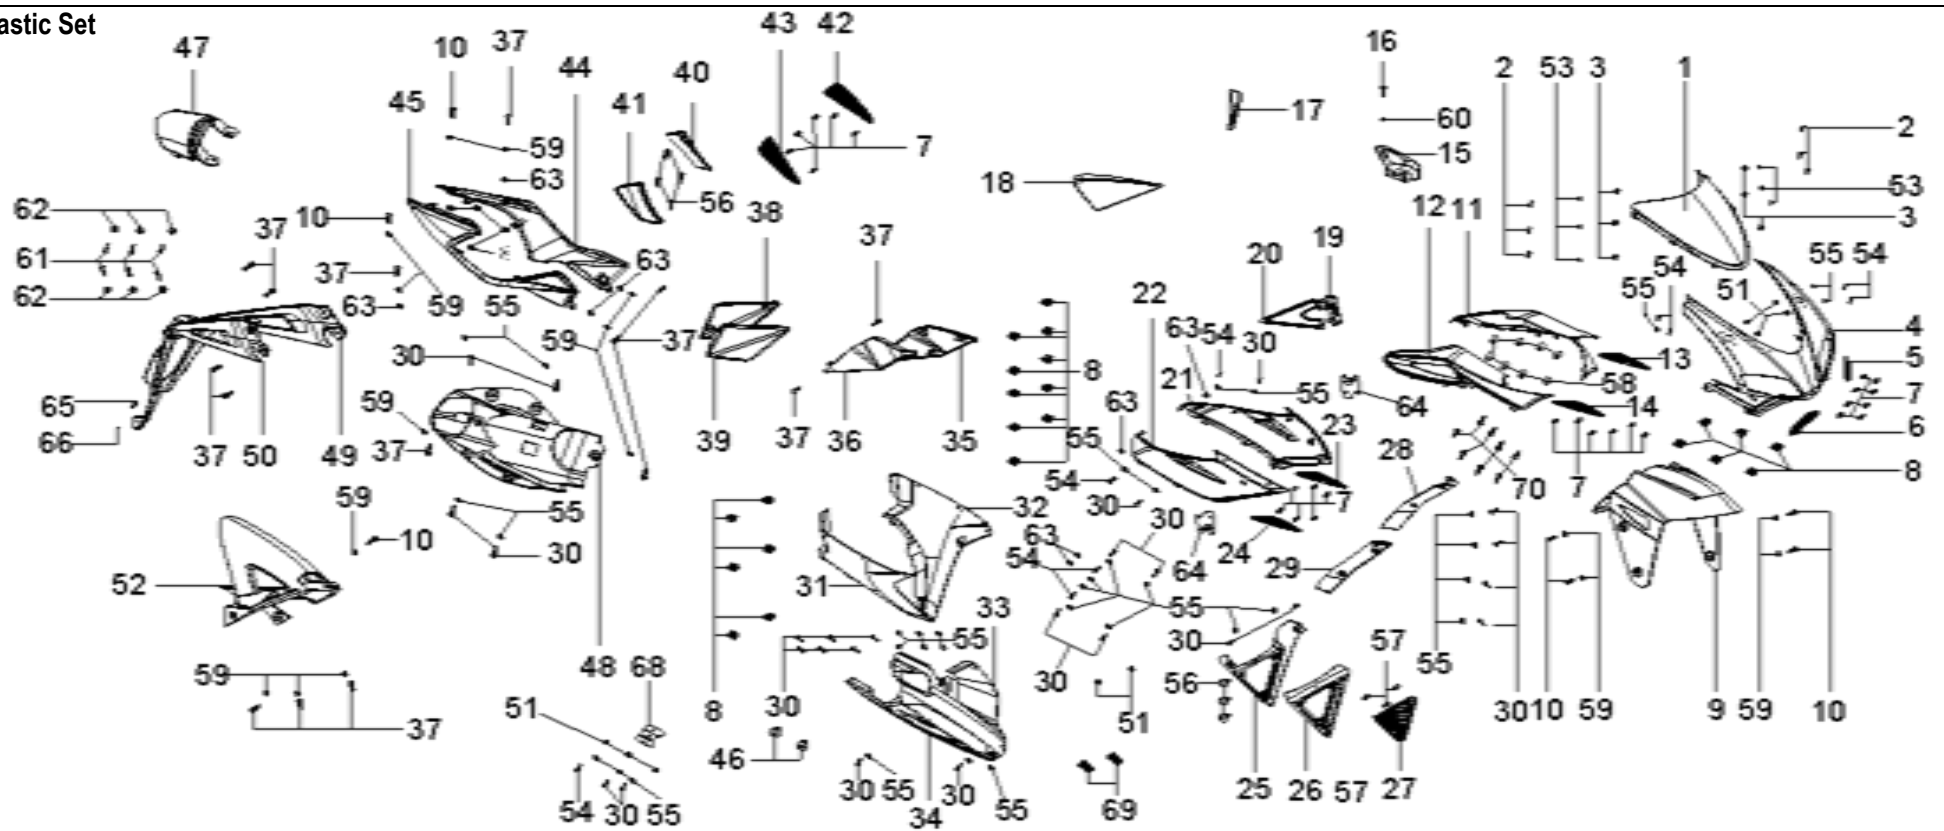

R17. Plastic Set

DIA.N	PART NO.	DESCRIPTION	Q'TY	DIA.N	PART NO.	DESCRIPTION
R17-31	82323-169-0300	L. Fairing, Lower - White (Former)	1	R17-33	82821-169-0001	L. Dash - Red (New)
R17-31	82323-169-0001	L. Fairing, Lower - Red (New)	1	R17-33	82821-169-0101	L. Dash - Black (New)
R17-31	82323-169-0101	L. Fairing, Lower - Black (New)	1	R17-33	82821-169-0201	L. Dash - Yellow (New)
R17-31	82323-169-0201	L. Fairing, Lower - Yellow (New)	1	R17-33	82821-169-0301	L. Dash - White (New)
R17-31	82323-169-0301	L. Fairing, Lower - White (New)	1	R17-34	82822-169-0001	R. Dash - Red (New)
R17-32	82324-169-0001	R. Fairing, Lower - Red (New)	1	R17-34	82822-169-0101	R. Dash - Black (New)
R17-32	82324-169-0101	R. Fairing, Lower - Black (New)	1	R17-34	82822-169-0201	R. Dash - Yellow (New)
R17-32	82324-169-0201	R. Fairing, Lower - Yellow (New)	1	R17-34	82822-169-0301	R. Dash - White (New)
R17-32	82324-169-0301	R. Fairing, Lower - White (New)	1