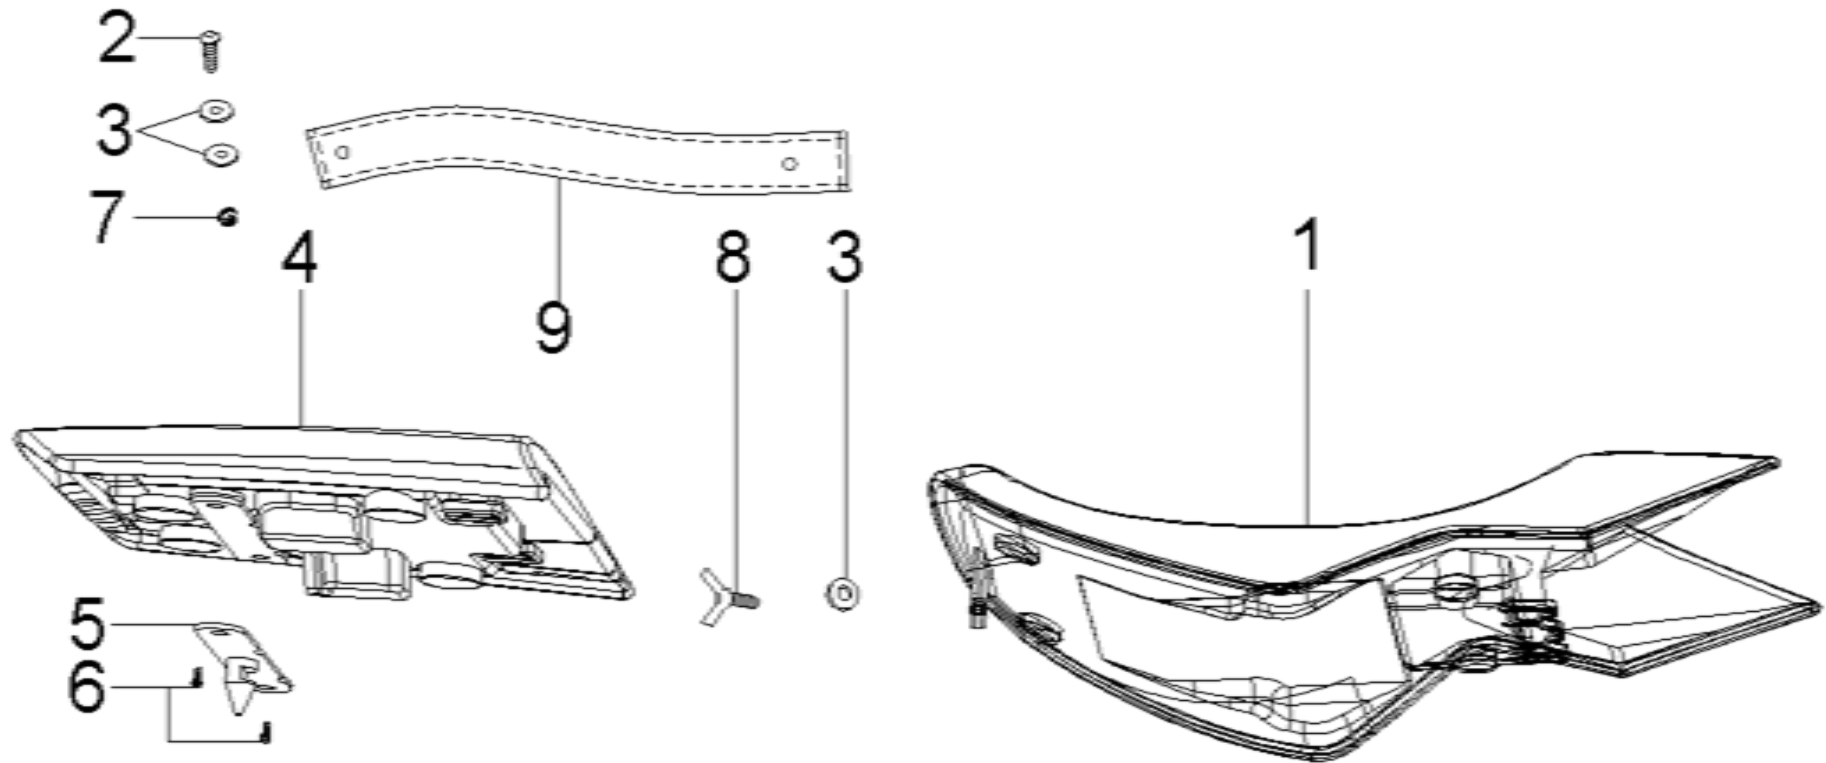

DIA.N	PART NO.	DESCRIPTION	Q'TY	DIA.N	PART NO.	DESCRIPTION
R16-01	71200-170-0000	Seat,Front	1	R16-06	90537-148-0000	Bolt, Hex-Head M6x12
R16-02	90534-148-0000	Bolt, Hex-Head M6x16	1	R16-07	889.1-6-00	Nut, Hex Nylon M6
R16-03	96.1-6-00	Washer Φ6	3	R16-08	90541-170-0000	Bolt, Butterfly M6x20
R16-04	71300-170-0000	Seat,Rear	1	R16-09	71370-170-0000	Band,Seat 770 M M
R16-05	71320-170-0000	Seat Lock Peg	21/27