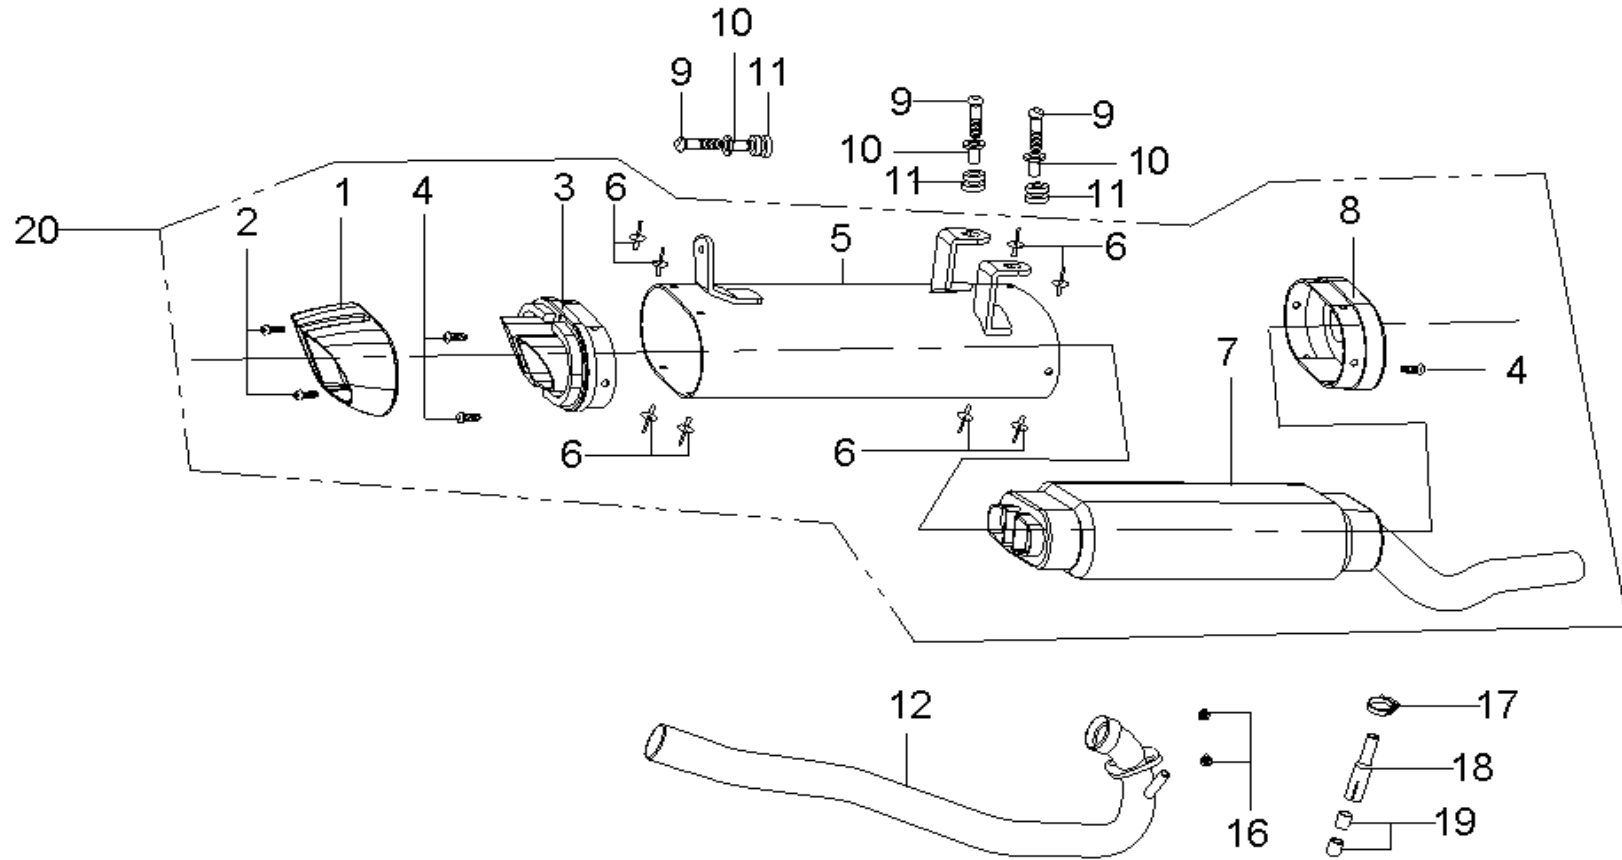

DIA.N	PART NO.	DESCRIPTION	Q'TY	DIA.N	PART NO.	DESCRIPTION
R10-01	18305-148-0000	End Cap 1, Muffler	1	R10-11	18004-148-1000	Rubber Grommet $\phi 20 \times \phi 9 \times 9$
R10-02	70.1-4-10	Bolt, Hex-Head M4x10	2	R10-12	18110-173C-0000	Head Pipe
R10-03	18330-148-0000	End Cap 2, Muffler	1	R10-12	18110-173C-0100	Head Pipe(EUII)
R10-04	90534-148-0000	Bolt, Hex-Head M6x16	3			
R10-05	18350-170-0100	Body, Muffler (E-mark)	1			
R10-05	18350-173C-0000	Body, Muffler (PEA)	1			
R10-06	12618-5-6	Rivet $\phi 5 \times 6$	8	R10-16	6187.1-8-00	Flange Nylex Nut M8
R10-07	18354-173C-0000	Screen, Muffler including catalytic converter	1	R10-17	90412-173C-0000	Clamp, Stainless Steel $\phi 28 - \phi 25$
R10-07	18354-173C-0100	Screen, Muffler including catalytic converter(EUII)	1	R10-18	18771-173C-0000	Pipe Segment 2, SVI
R10-08	18320-173C-0000	Front Cap, Muffler	1	R10-19	18104-173C-0000	Graphite Collar, $\phi 17.6 \times \phi 10.2 \times 20$
R10-09	90533-148-0000	Bolt, Hex-Head M6x20	3	R10-20	18300-173C-0000	Muffler Assy
R10-10	90225-148-0000	Collar $\phi 22 \times \phi 7 \times 10$	3	R10-20	18300-173C-0001	Muffler Assy (EPA)
			13/27	R10-20	18300-173C-0100	Muffler Assy (EUII)