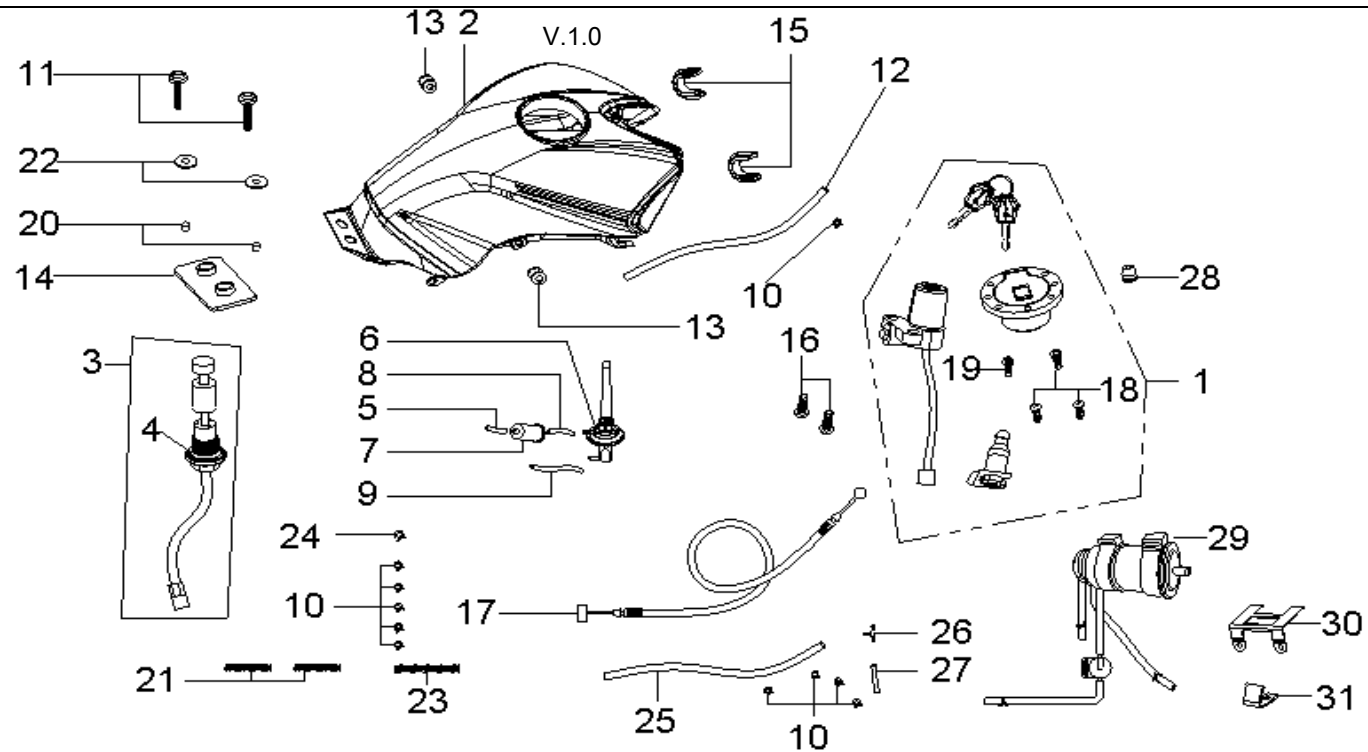

R13. Fuel Tank Comp

19/04/2010

DIA.N	PART NO.	DESCRIPTION	Q'TY	DIA.N	PART NO.	DESCRIPTION
R13-01	93100-170-0100	Key Set (WP)	1	R13-13	81105-170-0000	Rubber Grommet $\Phi 11 \times \Phi 23.5 \times 16$
R13-02	81130-170-0001	Fuel Tank Comp - Red (New)	1	R13-14	81109-170-0000	Rubber, Fuel Tank, Rear
R13-02	81130-170-0101	Fuel Tank Comp - Black (New)	1	R13-15	81106-170-0000	Rubber, Fuel Tank, Front
R13-02	81130-170-0201	Fuel Tank Comp - Yellow (New)	1	R13-16	90533-148-0000	Bolt, Hex-Head M6x20
R13-02	81130-170-0301	Fuel Tank Comp - White (New)	1	R13-17	43910-170-0000	Cable, Seat Lock
R13-02	81130-170-0011	Fuel Tank Comp - Red (EPA)	1	R13-18	70.1-5-20	Bolt, Hex-Head M5x20
R13-02	81130-170-0111	Fuel Tank Comp - Black (EPA)	1	R13-19	70.1-5-10	Bolt, Hex-Head M5x10
R13-02	81130-170-0211	Fuel Tank Comp - Yellow (EPA)	1	R13-20	81107-170-0000	Collar $\Phi 10 \times \Phi 8.2 \times 6.5$
R13-02	81130-170-0311	Fuel Tank Comp - White (EPA)	1	R13-21	16833-148-0000	Spring, Fuel tube $\Phi 9 \times 90 \times 1$
R13-03	36130-170-0200	Fuel Unit (WP)	1	R13-22	96.1-8-00	Washer $\Phi 8$
R13-04	36002-170-0200	Oil Seal, Fuel Unit (New)	1	R13-23	16834-148-0000	Spring, Breath Tube $\Phi 9 \times 140 \times 1$
R13-05	16831-173C-0000	Fuel Tube 2	1	R13-24	90402-173C-0000	Clip $\Phi 9$
R13-06	81400-148-0000	Fuel Cock	1	R13-25	18701-148-0000	Rubber Hose $\Phi 4.5 \times \Phi 8.5 \times 420$
R13-07	16020-148-0000	Fuel Filter	1	R13-26	81120-023-0000	Tri-way Fitting, Breather Tube
R13-08	16831-148-0000	Fuel Tube $\Phi 4 \times \Phi 8.5 \times 100$	1	R13-27	18703-175B-0000	Rubber Hose $\Phi 4.5 \times \Phi 8.5 \times 40$
R13-09	16371-148-0000	Breath Tube, Fuel Tank $\Phi 4 \times \Phi 8.5 \times 170$	1	R13-28	37223-173C-0000	Rubber Seal, Fuel Cap (EPA)
R13-10	90402-148-0000	Clip $\Phi 8 \times 8 \times 0.7$	9	R13-29	18800-170-0000	Activated Carbon Canister
R13-11	90544-148-0000	Bolt, Hex-Head M8x16	2	R13-30	18801-173C-0000	Bracket, AC Canister
R13-12	16834-170-0000	Rubber Hose $\Phi 4.5 \times \Phi 8.5 \times 700$	16/27	R13-31	18802-173C-0000	Bracket, Regulating Valve