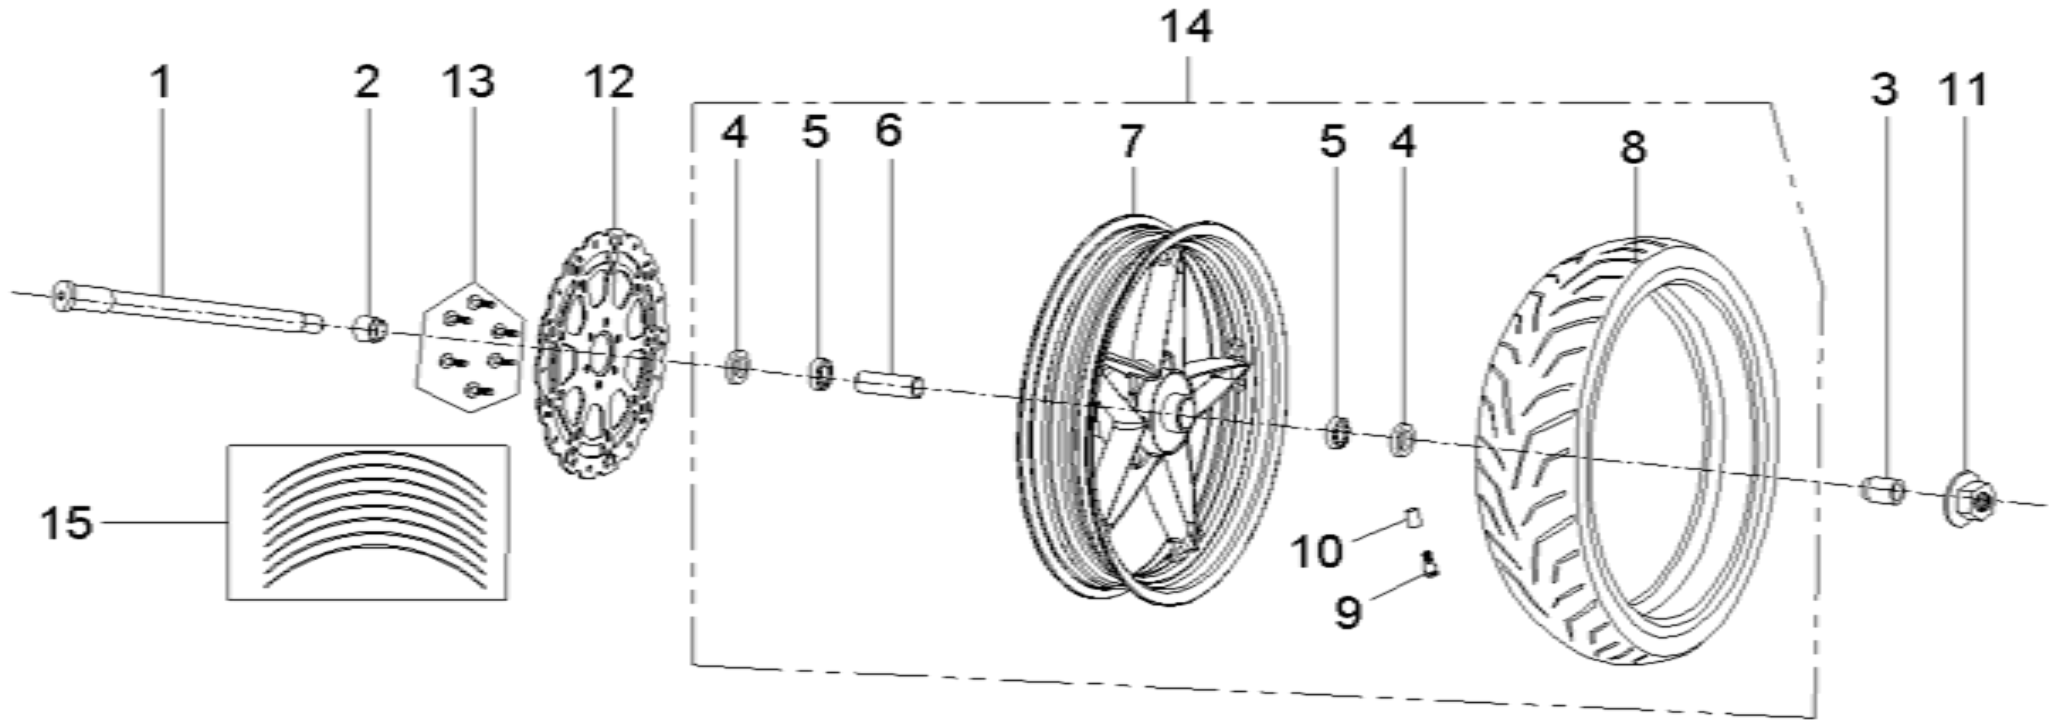

DIA.N	PART NO.	DESCRIPTION	Q'TY	DIA.N	PART NO.	DESCRIPTION
R06-01	41010-170-0000	Axle, Front $\Phi 20 \times M18 \times 249$	1	R06-12	44011-170-0000	Disc, Front Brake $\Phi 300$
R06-02	41112-170-0000	Left Spacer, Front Axle	1	R06-13	70.3-8-25	Bolt, Hex-Head M8x25
R06-03	41113-170-0000	Right Spacer, Front Axle	1	R06-14	41100-170-0000	Front Wheel Assy , With Tire - Red 100/70-17
R06-04	41116-148-0000	Oil Seal OS-1384K $\Phi 25 \times \Phi 40 \times 7$	2	R06-14	41100-170-0100	Front Wheel Assy , With Tire - Yellow 100/70-17
R06-05	276-61904	Bearing 61904	2	R06-14	41100-170-0200	Front Wheel Assy , With Tire - White 100/70-17
R06-06	41115-170-0000	Inner Spacer, Front Hub	1	R06-15	92128-148-0000	Pin Stripe, wheel (16 pcs/sheet) - Red
R06-07	41132-170-0000	Front Rim - Red 2.75x17	1	R06-15	92128-148-0100	Pin Stripe, wheel (16 pcs/sheet) -Yellow
R06-07	41132-170-0100	Front Rim - Yellow 2.75x17	1	R06-15	92128-148-0200	Pin Stripe, wheel (16 pcs/sheet) - White
R06-07	41132-170-0200	Front Rim - White 2.75x17	1			
R06-08	41162-148-0000	Front Tire 100/70-17	1			
R06-09	41002-170-0000	Valve, Tire	1			
R06-10	41001-148-0000	Cover, Tire Valve	1			
R06-11	41137-170-0000	Flange Nut M18X1.5	9/27