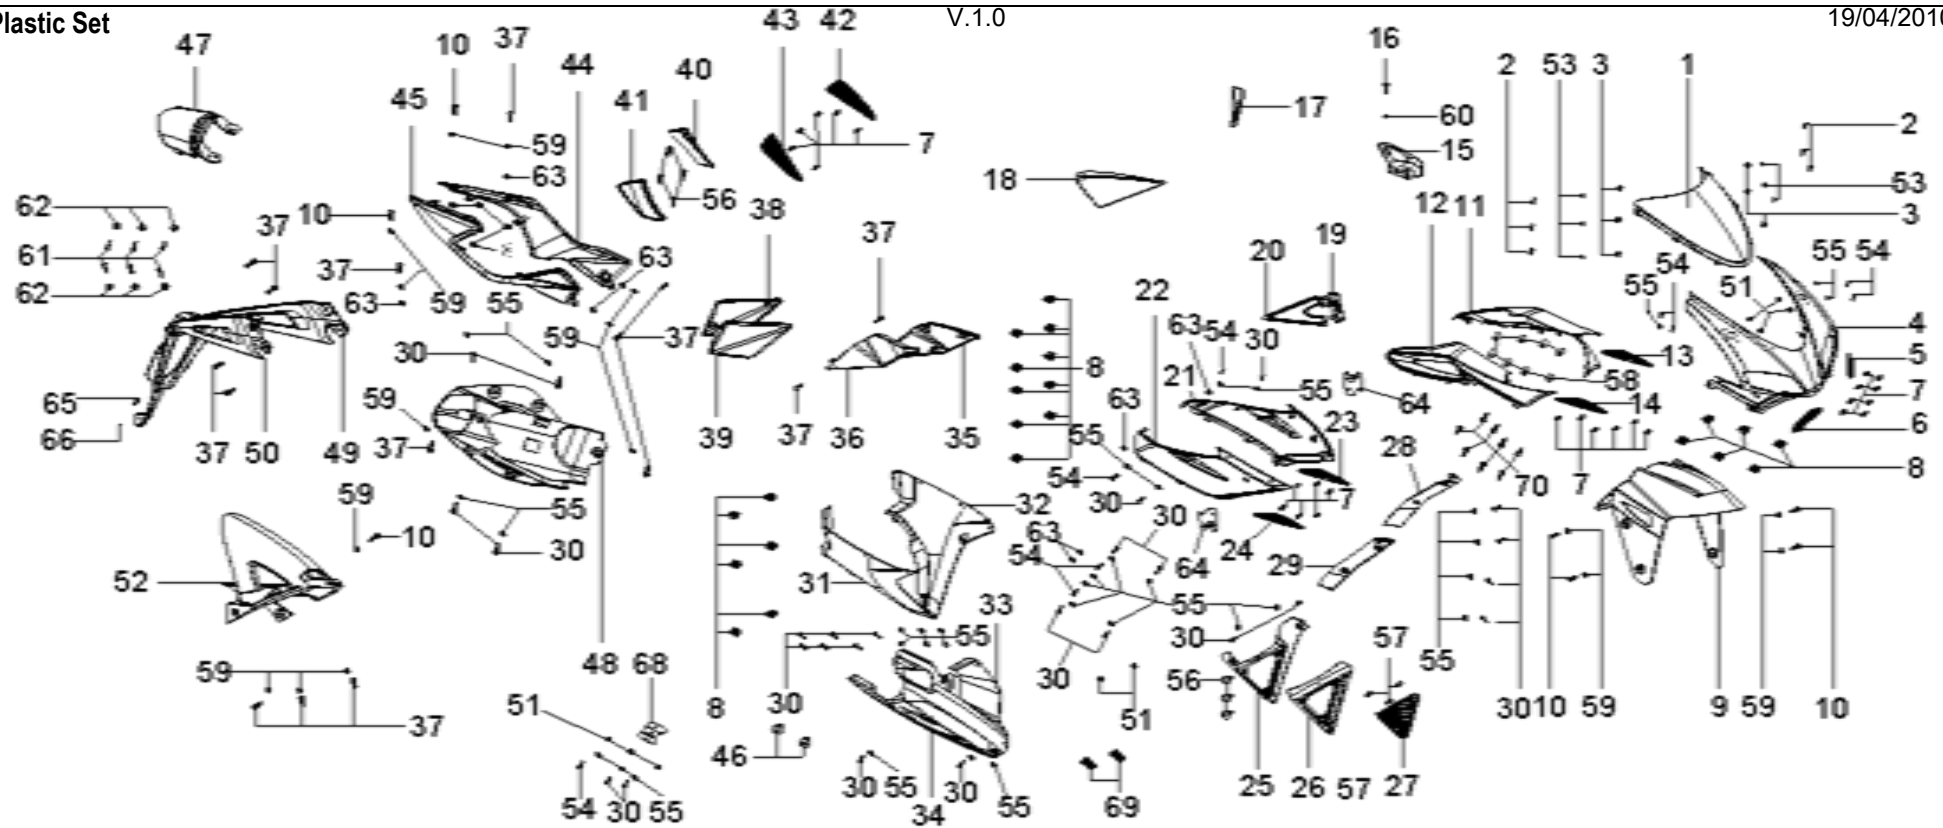

DIA.N	PART NO.	DESCRIPTION	Q'TY	DIA.N	PART NO.	DESCRIPTION
R17-15	83101-170-0000	Cover, Main Switch	1	R17-23	82313-169-0100	L. Mesh, Upper Fairing - Black
R17-16	90552-169-0000	Bolt, Hex-Head M4x8	1	R17-24	82314-169-0000	R. Mesh, Upper Fairing - Red
R17-17	83107-169-0000	F. Fuel Tank Cover, Left	1	R17-24	82314-169-0100	R. Mesh, Upper Fairing - Black
R17-18	83108-169-0000	F. Fuel Tank Cover, Right	1	R17-25	82811-169-0000	Fairing Infill, Lower
R17-19	82805-170-0000	F. Frame Infill, Left	1	R17-26	82812-169-0000	Lower Panel, Red
R17-20	82806-170-0000	F. Frame Infill, Right	1	R17-26	82812-169-0100	Lower Panel, Black
R17-21	82310-173B-0000	L. Fairing, Upper - Red	1	R17-26	82812-169-0200	Lower Panel, Yellow
R17-21	82310-173B-0100	L. Fairing, Upper - Black	1	R17-26	82812-169-0300	Lower Panel, White
R17-21	82310-173B-0200	L. Fairing, Upper - Yellow	1	R17-27	82813-169-0000	Mesh, Lower Panel
R17-21	82310-173B-0300	L. Fairing, Upper - White	1	R17-28	82321-169-0000	L. Infill, Fairing
R17-22	82312-173B-0000	R. Fairing, Upper - Red	1	R17-29	82322-169-0000	R. Infill, Fairing
R17-22	82312-173B-0100	R. Fairing, Upper - Black	1	R17-30	90545-148-0000	Bolt, Hex-Head M5x12
R17-22	82312-173B-0200	R. Fairing, Upper - Yellow	1			
R17-22	82312-173B-0300	R. Fairing, Upper -White	1			
R17-23	82313-169-0000	L. Mesh, Upper Fairing - Red	23/27