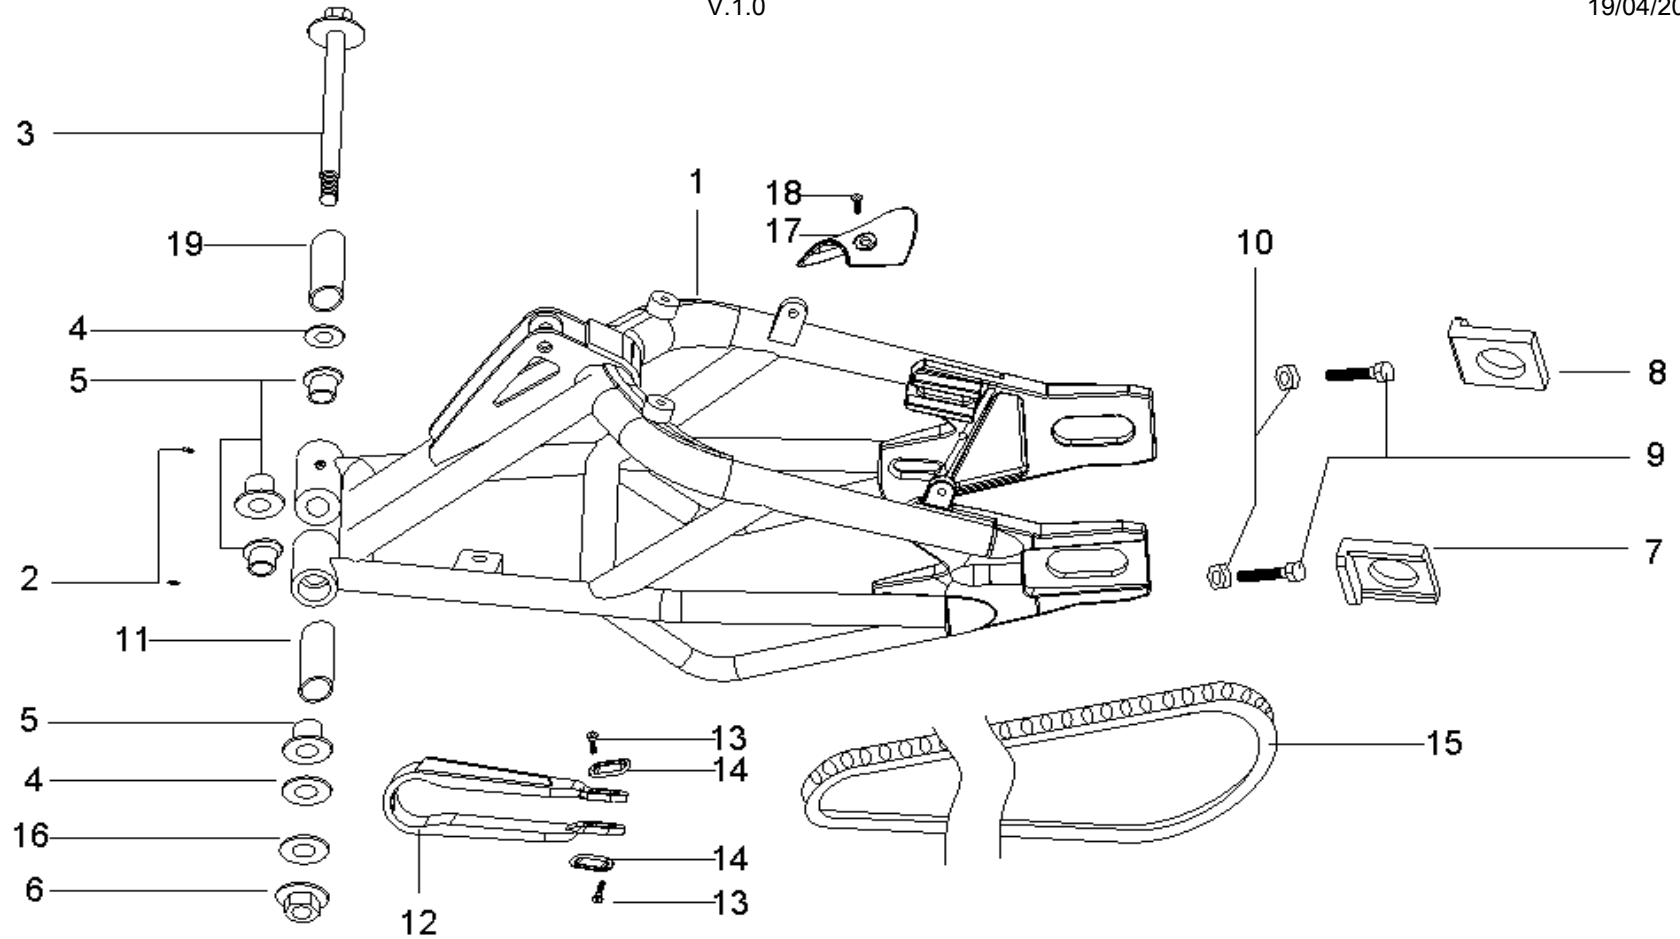

DIA.N	PART NO.	DESCRIPTION	Q'TY	DIA.N	PART NO.	DESCRIPTION
R15-01	53200-173C-0000	Rear Swingarm-Iron grey	1	R15-11	53003-173C-0000	Inner Spacer Φ20×69
R15-01	53200-173C-0100	Rear Swingarm-Red	1	R15-12	45102-148-0000	Slider, Chain
R15-02	92045-148-0000	Grease Nipple	2	R15-13	90551-170-0000	Bolt, Hex-Head 5×10
R15-03	53030-173C-0000	Pivot, Swingarm M16×259	1	R15-14	45108-148-0000	Spacer, Chain Slider
R15-04	53004-173C-0000	Washer Φ16×Φ33×3.5	2	R15-15	45130-170-0000	Chain, H520-104
R15-05	53001-173C-0000	Bronze Bush	4	R15-16	53006-173C-0000	Washer Φ16×Φ32×2
R15-06	6187.1-16-1.5	Flange Nylex Nut M16×1.5	1	R15-17	45122-148-0000	Chain Slider, Upper
R15-07	41271-148-0000	Chain Adjuster, Left	1	R15-18	90536-148-0000	Bolt, Hex-Head M6×10
R15-08	41272-148-0000	Chain Adjuster, Right	1	R15-19	53005-173C-0000	Inner Spacer Φ20×63
R15-09	41273-148-0000	Bolt M8×50	2			
R15-10	6170-8-00	Nut, Hex M8	20/27