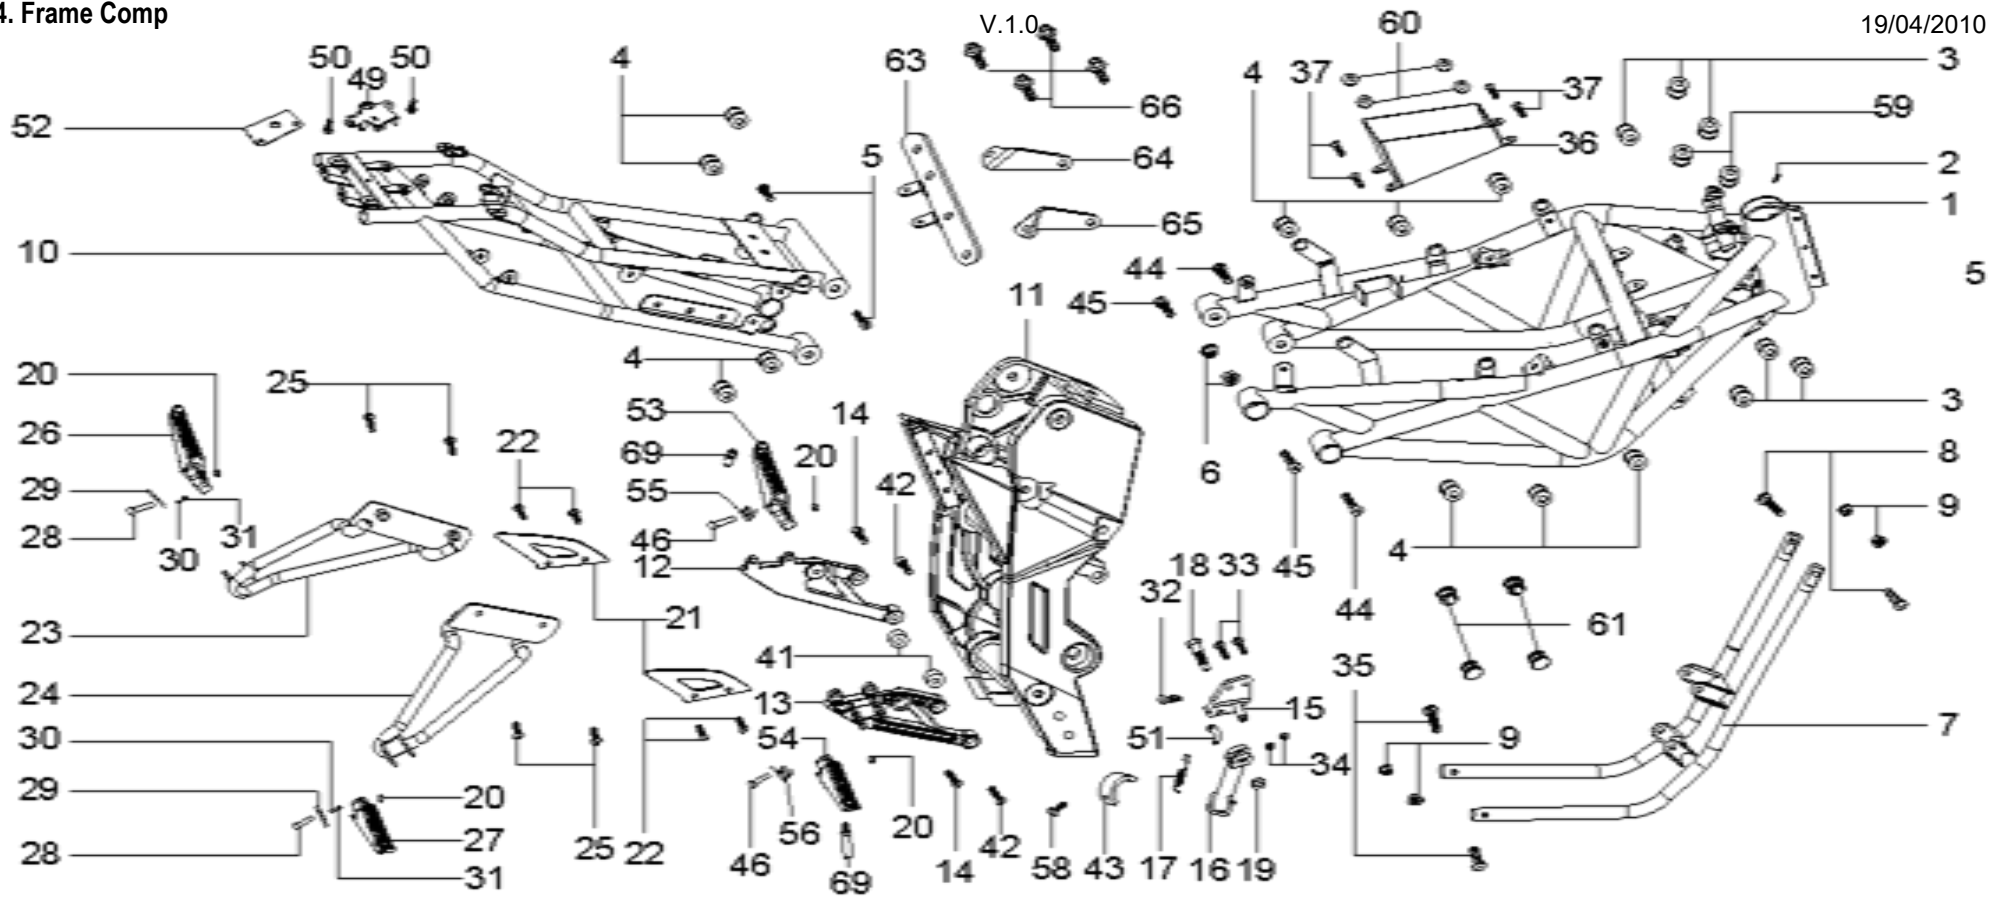

R14. Frame Comp

V.1.0

19/04/2010

DIA.N	PART NO.	DESCRIPTION	QTY	DIA.N	PART NO.	DESCRIPTION
R14-45	70.1-10-36-1.25	Bolt, Hex-Head M10x36x1.25	2	R14-59	54002-170-0000	Rubber Spacer Φ18xΦ5x7
R14-46	54102-170-0000	Clevis Pin Φ7.8x35	2	R14-60	97.1-6-00	Washer Φ6
R14-47	90543-148-0000	Bolt, Hex-Head M6×25	3	R14-61	91203-059-0000	Rubber Stud
R14-48	6187.1-6-00	Flange Nylon Nut M6	3			
R14-49	85750-170-0000	Seat Lock Base	1	R14-63	51130-173C-0000	Bracket, Engine Upper Fixing (Grey)
R14-50	90537-148-0000	Bolt, Hex-Head M6x12	2	R14-63	51130-173C-0010	Bracket, Engine Upper Fixing (Red)
R14-51	54508-148-0000	Crank Bracket, Side Stand	1	R14-64	51120-173C-0000	Bracket, Engine Upper Left Fixing (Grey)
R14-52	71330-170-0000	Seat lock fixed plate	1	R14-64	51120-173C-0010	Bracket, Engine Upper Left Fixing (Red)
R14-53	54111-170-0100	Front Footpeg, Left	1	R14-65	51110-173C-0000	Bracket, Engine Upper Right Fixing (Grey)
R14-54	54121-170-0100	Front Footpeg, Right	1	R14-65	51110-173C-0010	Bracket, Engine Upper Right Fixing (Red)
R14-55	54103-170-0000	Spring, Front Footpeg, Left	1	R14-66	5789-8-60	Flange bolt M8x16
R14-56	54104-170-0000	Spring, Front Footpeg, Right	1	R14-67	51312-173C-0000	Bracket, Faring Lower Left
R14-57	845-3.8-10	Screw ST 3.8x10	4	R14-68	51313-173C-0000	Bracket, Faring Lower Right
R14-58	90534-148-0000	Bolt, Hex-Head M6×16	19/27	R14-69	54114-170-0000	Pivot, Footpeg