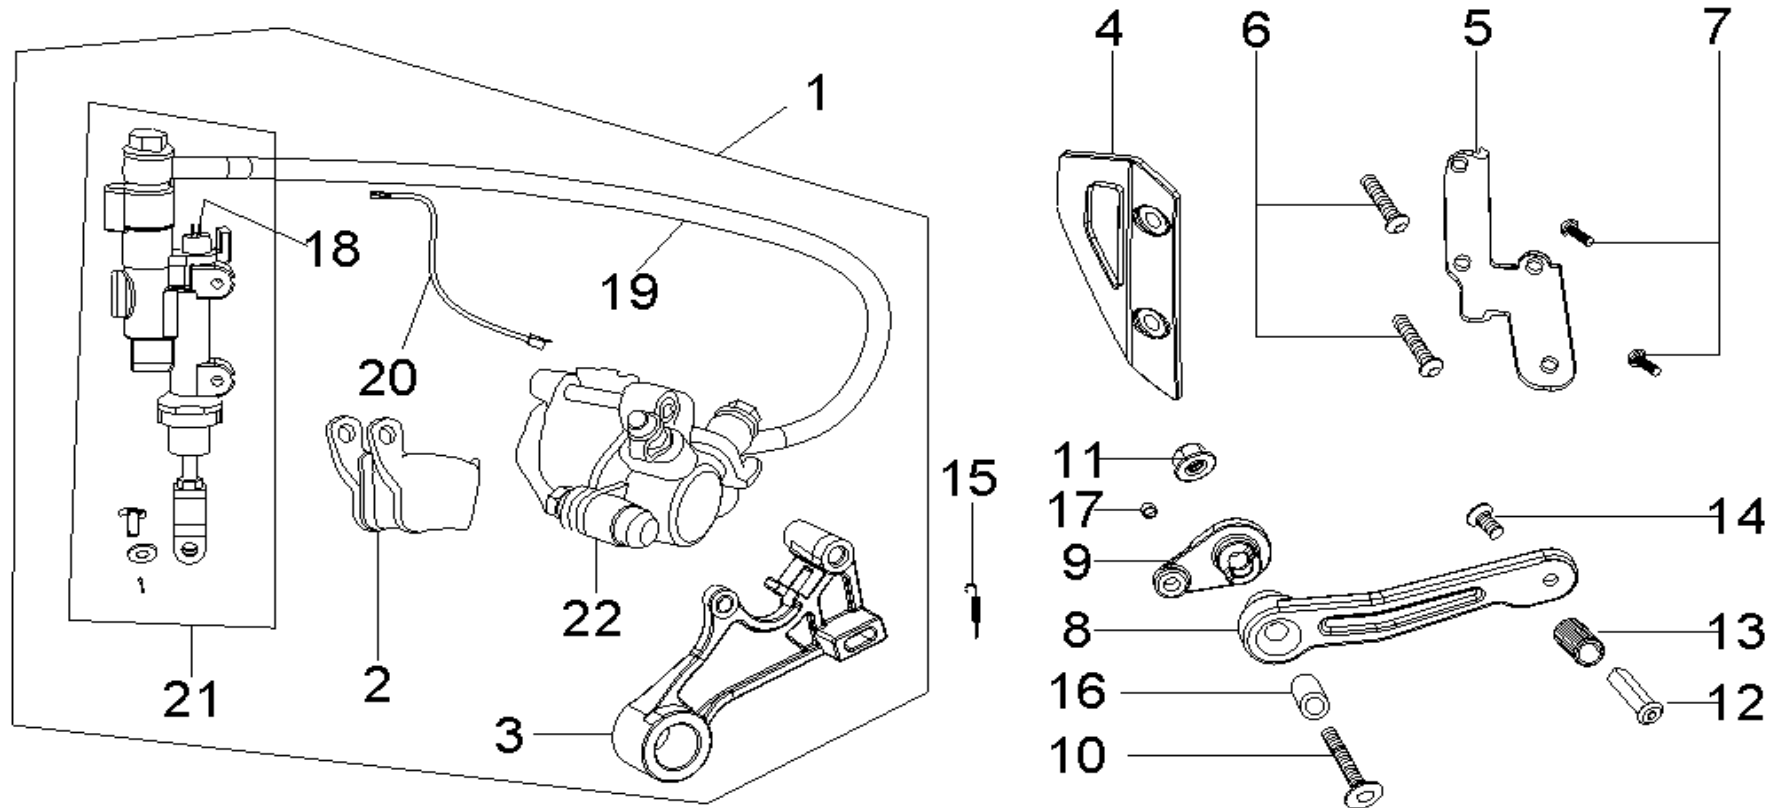

DIA.N	PART NO.	DESCRIPTION	QTY	DIA.N	PART NO.	DESCRIPTION
R05-01	44500-148-0000	Rear Disc Brake Comp	1	R05-12	23412-148-0000	Pivot, Gear Change Pedal
R05-02	44652-148-0000	Rear Brake Disc Pads	1	R05-13	23417-148-0000	Rubber, Gear Change Pedal
R05-03	44612-148-0000	Stay, R. Brake	1	R05-14	70.3-6-20	Bolt, Hex-Head M6x20
R05-04	44001-170-0000	Cover ,Rear M/C	1	R05-15	43004-170-0000	Return Spring, Rear Brake
R05-05	44002-170-0000	Bracket, Rear Brake Cylinder	1	R05-16	43556-170-0000	Bush, Brake Pedal Lever
R05-06	90538-148-0000	Bolt, Hex-Head M6x35	2	R05-17	43558-148-0000	Bush, Brake Pedal Connector Lever
R05-07	90537-148-0000	Bolt, Hex-Head M6x12	2	R05-18	44551-148-0000	Switch, R. Brake
R05-08	43552-170-0100	Rear Brake Pedal	1	R05-19	44505-148-0000	Rr. Brake Hose
R05-09	43557-170-0000	Linkage, R. Brake Pedal	1	R05-20	44552-148-0000	Cable, R. Brake Switch (Ordinary)
R05-10	70.3-8-48	Bolt, Hex-Head M8x48	1	R05-20	44552-148-0100	Cable, R. Brake Switch (WP)
R05-11	889.1-8-00	Nut, Hex Nylon M8	1	R05-21	44503-148-0000	Rr. Brake Master Cylinder Assy.
			8/27	R05-22	44601-148-0000	Rr. Brake Caliper w/o pads