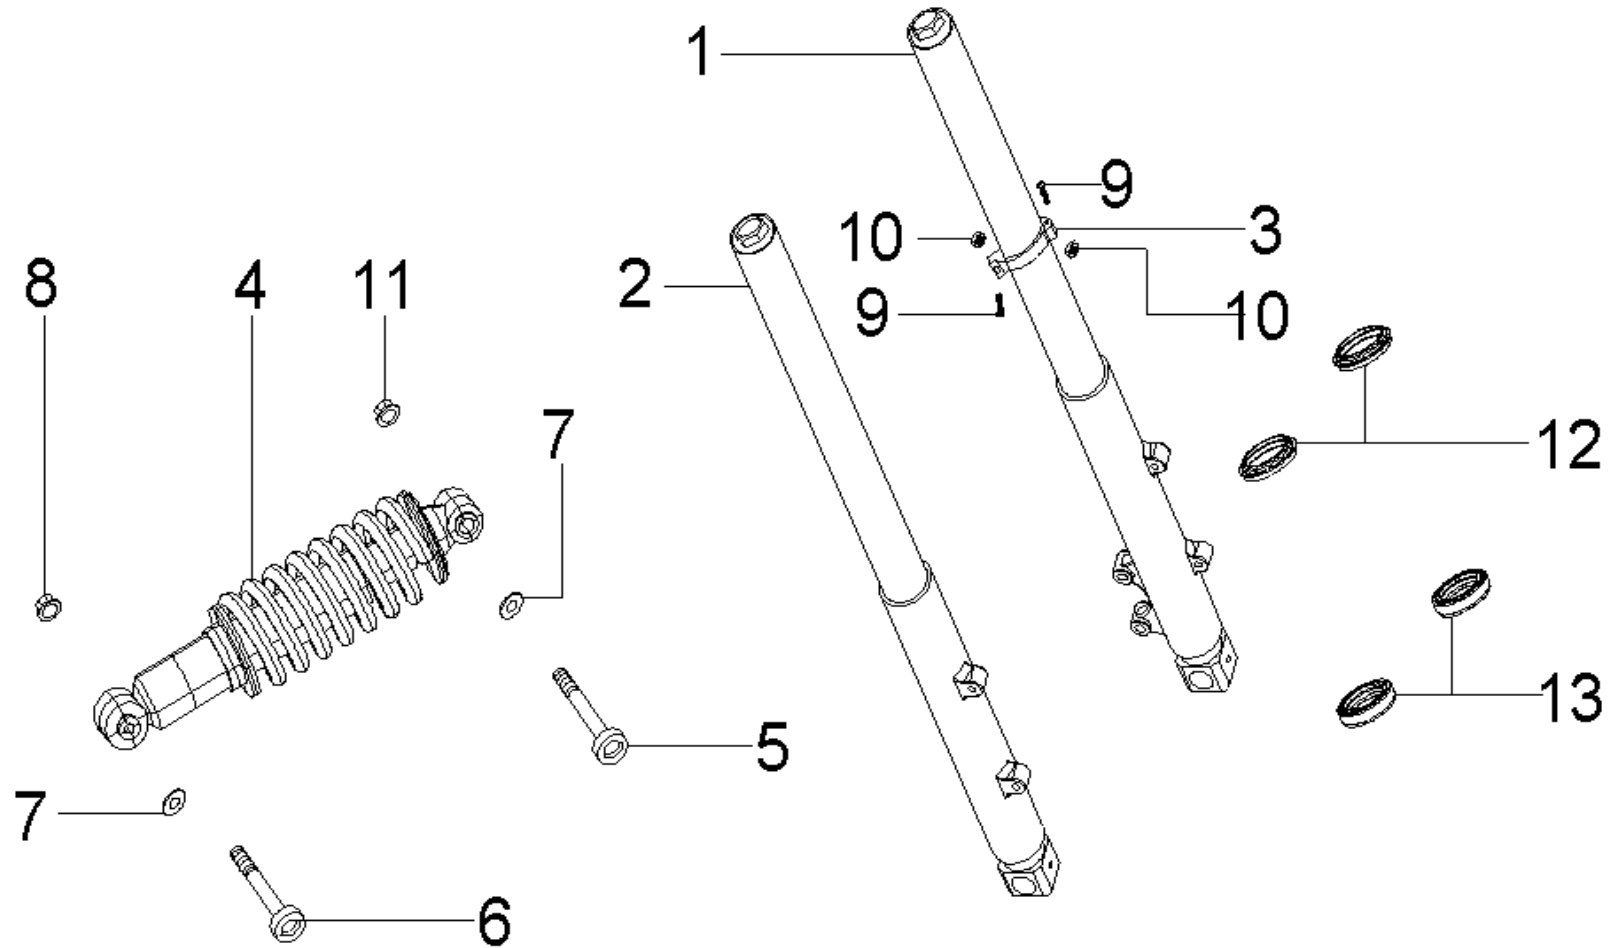

DIA.N	PART NO.	DESCRIPTION	Q'TY	DIA.N	PART NO.	DESCRIPTION
R08-01	52100-170-0000	Front Absorber, Left	1	R08-08	6187.1-10-1.25	Flange Nylex Nut M10x1.25
R08-02	52200-170-0000	Front Absorber, Right	1	R08-09	70.1-5-16	Bolt, Hex-Head M5x16
R08-03	44013-148-0000	Upper Clamp, Front Brake Hose Φ38	1	R08-10	6170-5-00	Nut, Hex M5
R08-04	55100-170-0000	Rear Absorber	1	R08-11	6170-10-1.25	Nut, Hex M10x1.25
R08-05	70.1-10-50-1.25	Bolt, Hex-Head M10x50x1.25	1	R08-12	52101-148-0000	Dust Seal, Front Suspension
R08-06	70.1-10-55-1.25	Bolt, Hex-Head M10x55x1.25	1	R08-13	52107-148-0000	Oil Seal, Front Suspension
R08-07	97.1-10-00	Washer Φ10	11/27