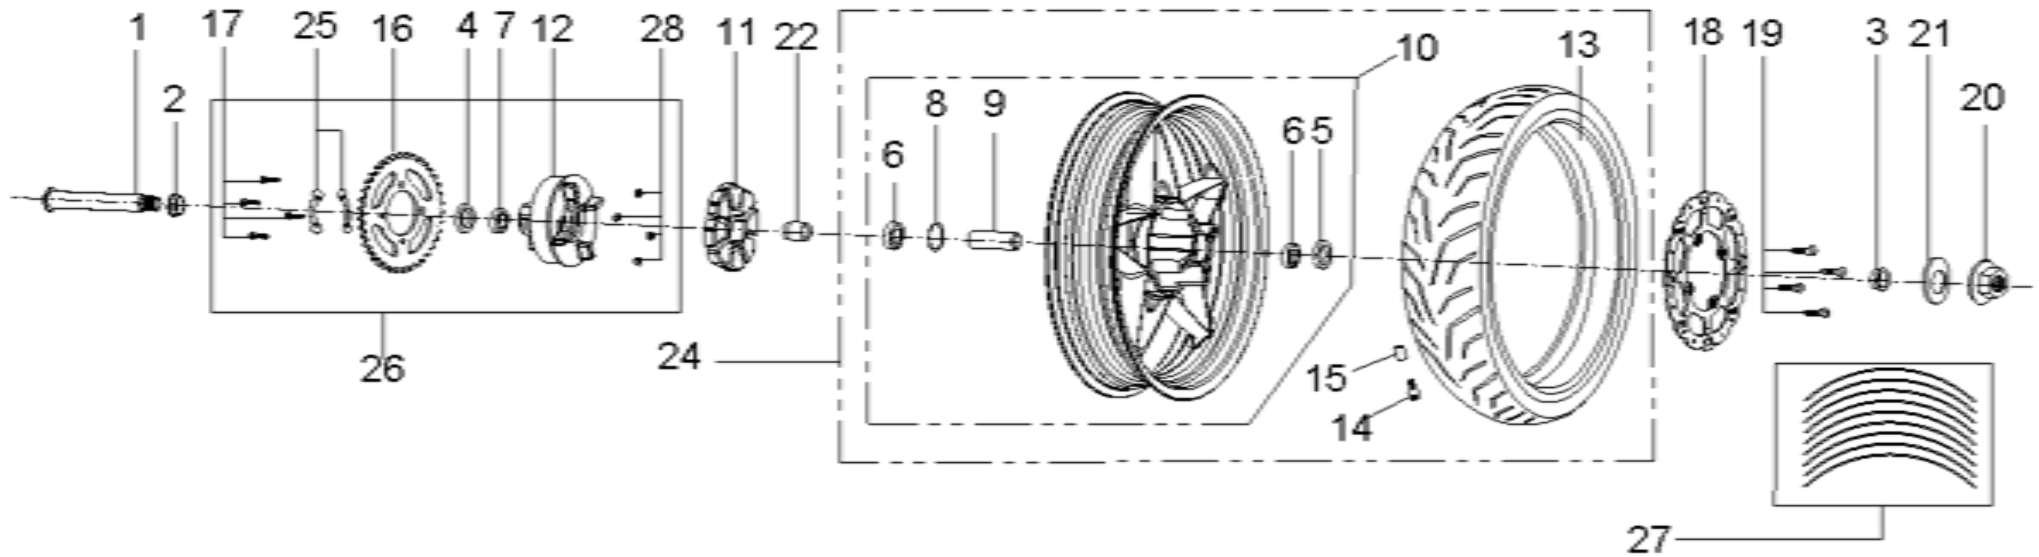

R7. Rear Wheel Comp

DIA.N	PART NO.	DESCRIPTION	Q'TY	DIA.N	PART NO.	DESCRIPTION
R07-01	41220-148-0000	Axle, Rear M22x266	1	R07-16	45104-170-0001	Sprocket, Driven H520-37T
R07-02	41212-170-0000	Left Spacer, Rear Axle	1	R07-17	5782-10-63-1.25	Bolt, Hex-Head M10×63×1.25
R07-03	41213-170-0000	Right Spacer, Rear Axle	1	R07-18	44012-170-0000	Disc, Rear Brake Φ238
R07-04	41216-148-0000	Oil Seal OS-1180 Φ35xΦ47x7	1	R07-19	70.3-8-25	Bolt, Hex-Head M8x25
R07-05	41217-148-0000	Oil Seal OS-3188 Φ30xΦ48x8	1	R07-20	41222-148-0000	Nut, Rear Axis M22x1.5
R07-06	276-61905	Bearing 61905	2	R07-21	41223-148-0000	Washer Φ35xΦ22x3
R07-07	276-61906	Bearing 61906	1	R07-22	41245-170-0000	Spacer, R. Sprocket Seat
R07-08	91208-170-0000	O-Ring Φ45*Φ3	1	R07-24	41200-170-0000	Rear Wheel Assy , With Tire - Red 130/70-17
R07-09	41214-170-0000	Inner Spacer, Rear Hub Φ25.5xΦ32x79.25	1	R07-24	41200-170-0100	Rear Wheel Assy , With Tire - Yellow 130/70-17
R07-10	41232-170-0000	Rear Rim - Red 3.5x17	1	R07-24	41200-170-0200	Rear Wheel Assy , With Tire -White 130/70-17
R07-10	41232-170-0100	Rear Rim -Yellow 3.5x17	1	R07-25	45105-148-0100	Lock Plate
R07-10	41232-170-0200	Rear Rim -White 3.5x17	1	R07-26	41140-170-0100	Sprocket Seat w/ Sprocket
R07-11	41252-170-0000	Damper, Rear Wheel	1	R07-27	92128-148-0000	Pin Stripe, wheel (16 pcs/sheet) - Red
R07-12	41235-170-0100	Seat, R. Sprocket	1	R07-27	92128-148-0100	Pin Stripe, wheel (16 pcs/sheet) -Yellow
R07-13	41262-148-0000	Front Tire 130/70-17	1	R07-27	92128-148-0200	Pin Stripe, wheel (16 pcs/sheet) - White
R07-14	41002-170-0000	Valve, Tire	1	R07-28	6170-10-1.25	Nut, Hex M10×1.25
R07-15	41001-148-0000	Cover, Tire Valve	1