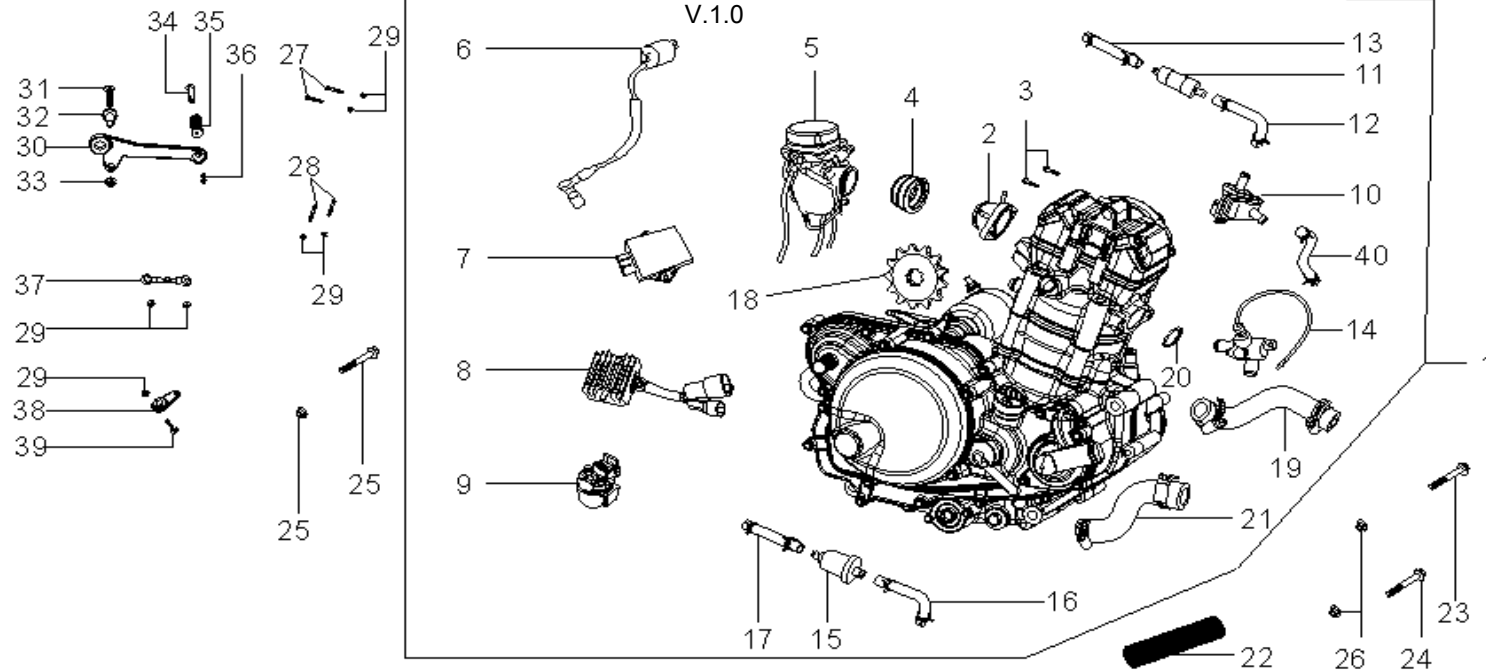

R9. Engine Assy

19/04/2010

DIA.N	PART NO.	DESCRIPTION	Q'TY	DIA.N	PART NO.	DESCRIPTION
R09-01	10000-173C-0000	Engine Comp. include carb and CDI, Rectifier, ignition coil (EU II)	1	R09-20	18001-173C-0000	Gasket, Head Pipe
R09-01	10000-173C-0001	Engine Comp. include carb and CDI, Rectifier, ignition coil (EPA)	1	R09-21	19812-173C-0000	Tube, Engine Outlet (with clamp)
R09-02	16140-173C-0000	Intake Pipe	1	R09-22	19814-173C-0000	Spring, Outlet Tube Protection
R09-03	14205-175B-0000	Flange bolt M6x16	1	R09-23	5789-10-105-1.25	Flange bolt M10×105×1.25
R09-04	16141-173C-0000	Rubber Socket, Intake Pipe	1	R09-24	16674-10-115-1.25	Flange bolt M10×115×1.25
R09-05	16100-173C-0000	Carburetor (EU II)	1	R09-25	16674-10-135-1.25	Flange bolt M10×135×1.25
R09-05	16100-173C-0010	Carburetor (EPA)	1	R09-26	6187.1-8-00	Flange Nylax Nut M8
R09-06	33110-173C-0000	Ignition Coil	1	R09-27	90533-148-0000	Bolt, Hex-Head M6x20
R09-07	33210-173C-0000	CDI	1	R09-28	90534-148-0000	Bolt, Hex-Head M6x16
R09-08	32110-175B-0100	Rectifier (Ordinary)	1	R09-29	889.1-6-00	Nut, Hex Nylon M6
R09-09	37710-175B-0000	Starter Relay	1	R09-30	23411-170-0000	Gear Change Pedal
R09-10	18720-173C-0000	SAI Valve	1	R09-31	70.3-8-48	Bolt, Hex-Head M8x48
R09-11	18812-173C-0000	Air Cleaner, SAI	1	R09-32	23418-170-0000	Bush
R09-12	18702-173C-0000	Rubber Hose 1, SAI Inlet	2	R09-33	889.1-8-00	Nut, Hex Nylon M8
R09-13	18703-173C-0000	Rubber Hose 2, SAI Inlet	1	R09-34	23412-148-0000	Pivot, Gear Change Pedal
R09-14	19210-173C-0000	Thermostat	1	R09-35	23417-148-0000	Rubber, Gear Change Pedal
R09-15	18811-173C-0000	Filter, Breather Tube	1	R09-36	70.3-6-20	Bolt, Hex-Head M6x20
R09-16	18813-173C-0000	Breather Tube 1	1	R09-37	23401-173C-0000	Fisheye Bearing
R09-17	18814-173C-0000	Breather Tube 2	1	R09-38	23404-170-0000	Linkage Rod, Gear Change Pedal
R09-18	45107-173C-0000	Driving Sprocket 520-13T	1	R09-39	90535-148-0000	Bolt, Hex-Head M6x22
R09-19	19813-173C-0000	Tube, Thermostat (with clamp)	12/27	R09-40	18740-173C-0000	Rubber Hose