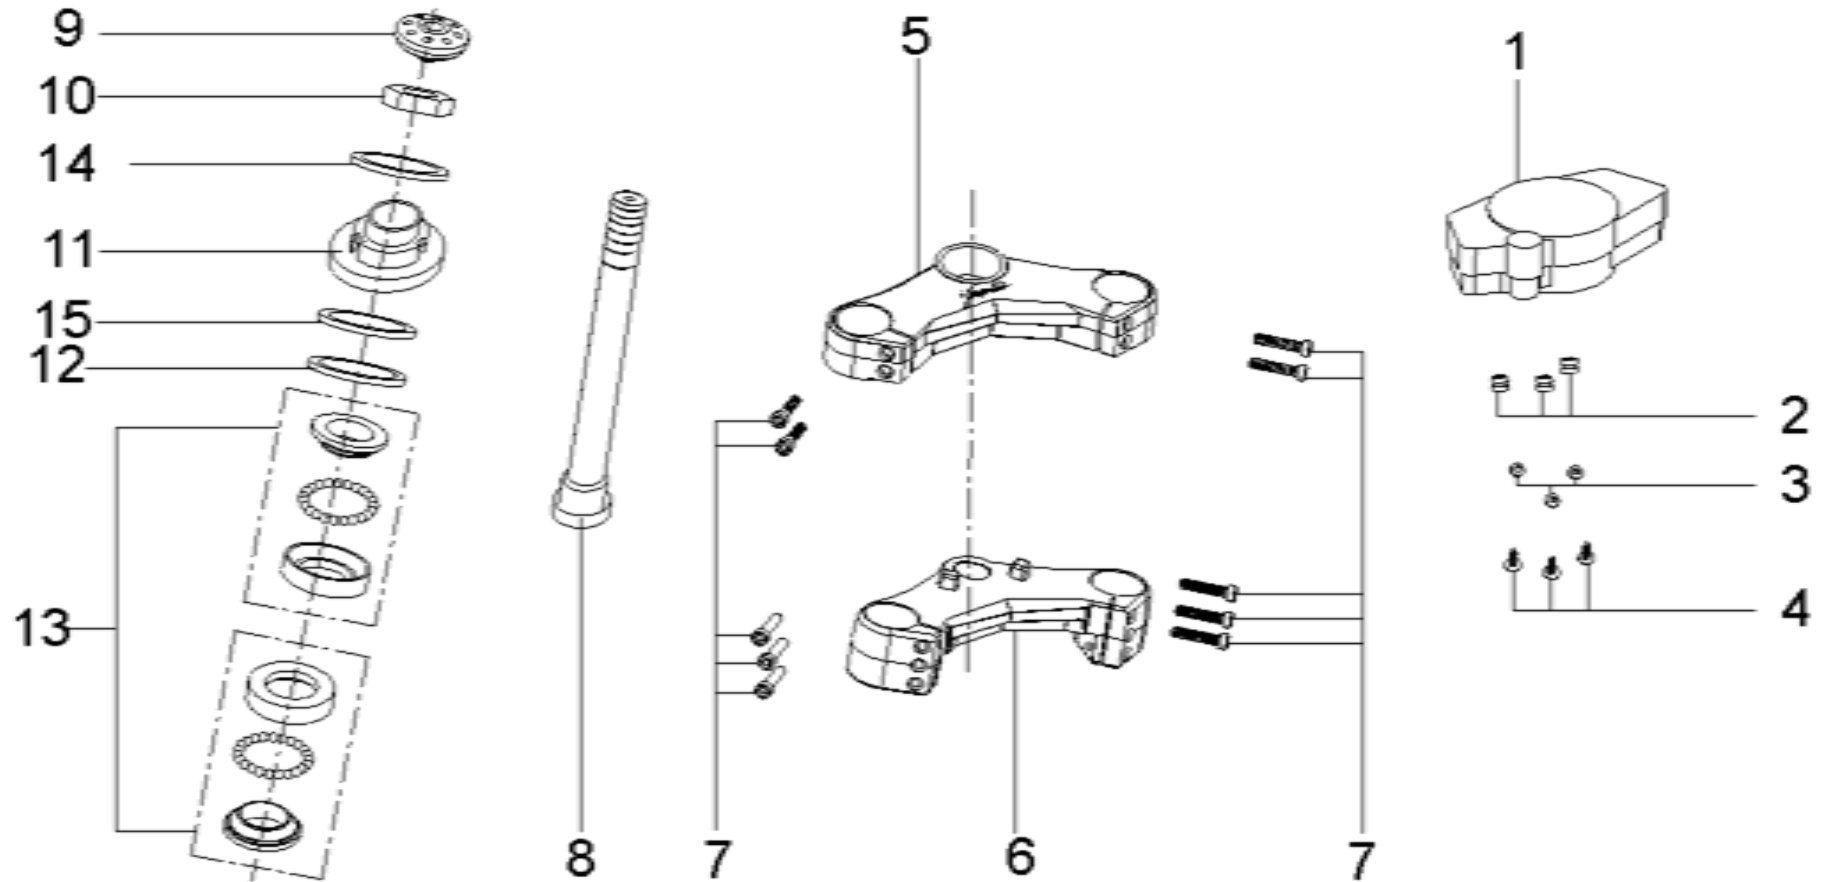

Megelli **Motorcycle 250RR**

Parts Catalog

V. 1.0

Megelli Motorcycle 250RR Parts Catalog

P2

R1. Lights	P4	R2. Steering Stem Comp	P5	R3. Handlebar Assy	P6
			R4. Front Disc Brake Assy	R5. Rear Disc Brake Assy	R6. Front Wheel Assy
			R7. Rear Wheel Assy	R8. Front and Rear Suspension	R9. Engine Assy
					

DIA.N	PART NO.	DESCRIPTION	QTY	DIA.N	PART NO.	DESCRIPTION
R02-01	36100-173C-0000	Speedo Meter Assy	1	R02-09	62128-148-0000	Cover, Steering Stem
R02-02	36103-148-0000	Rubber Grommet $\Phi 14 \times \Phi 7 \times 10$	3	R02-10	62123-148-0000	Nut Steering Stem M22x8x1.0
R02-03	97.1-5-00	Washer $\Phi 5$	3	R02-11	62124-148-0000	Adjusting Nut M22x1.0
R02-04	845-3.8-12	Screw ST3.8x12	3	R02-12	62121-148-0000	Washer $\Phi 35.8 \times \Phi 22.5 \times 2.0$
R02-05	62110-169-0000	Triple Clamp, Upper	1	R02-13	92210-148-0000	Steering Bearing Set 168905D
R02-06	62126-170-0000	Triple Clamp, Lower	1	R02-14	62122-148-0000	Washer $\Phi 37 \times \Phi 23.5 \times 1.5$
R02-07	70.1-6-25	Bolt, Hex-Head M6x25	10	R02-15	62111-170-0000	Washer $\Phi 38 \times \Phi 25 \times 3.0$
R02-08	62127-170-0000	Steering Stem	5/27			

DIA.N	PART NO.	DESCRIPTION	Q'TY	DIA.N	PART NO.	DESCRIPTION
R17-48	83206-170-0000	Panel, Seat	1	R17-61	845-3.8-10	Screw ST 3.8x10
R17-49	83207-170-0000	Bracket, License Plate, Left	1	R17-62	96.1-5-00	Washer Φ 5
R17-50	83208-170-0000	Bracket, License Plate, Right	1	R17-63	18011-148-0000	Rubber Spacer Φ 17x Φ 6x4
R17-51	889.1-5-00	Nut, Hex Nylon M5	9	R17-64	82341-169-0000	Rubber
R17-52	82201-148-0000	Rear Hugger	1	R17-65	70.1-5-10	Bolt, Hex-Head M5x10
R17-53	97.1-4-00	Washer Φ 4	6	R17-66	6170-5-00	Nut, Hex M5
R17-54	90553-169-0000	Bolt, Hex-Head M5x20	11	R17-67	96.1-5-00	Washer Φ 5
R17-55	97.1-5-00	Washer Φ 5	33	R17-68	83701-173B-0100	Bracket, Dash Panels
R17-56	845-3.8-12	Screw ST3.8x12	7	R17-69	82824-169-0000	Rubber 70x45x5
R17-57	71113-169-0000	Locker Nut Φ 3.5X Φ 10	3	R17-70	845-4.2-12	Screw ST4.2x12
R17-59	97.1-6-00	Washer Φ 6	20			
R17-60	97.1-4-00	Washer Φ 4	26/27			