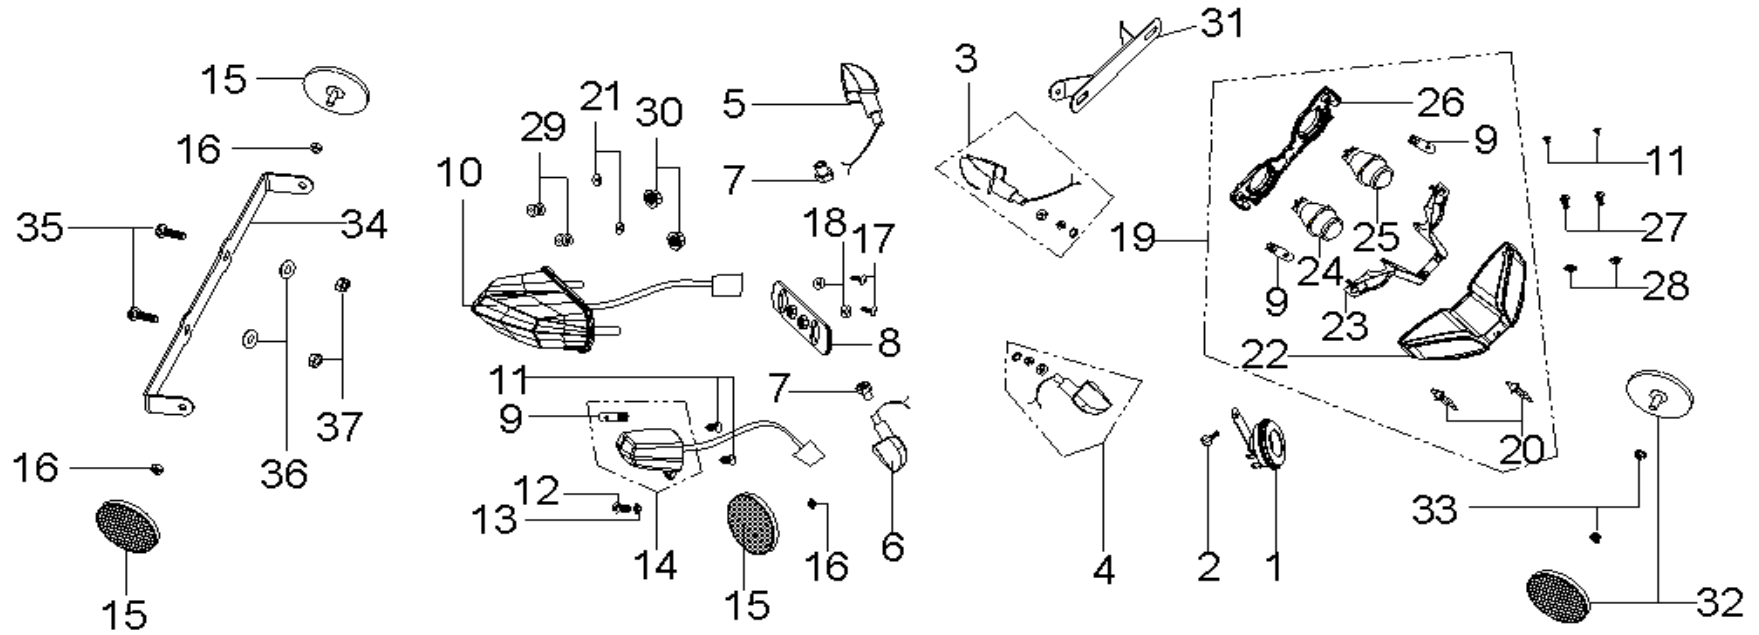

DIA.N	PART NO.	DESCRIPTION	Q'TY	DIA.N	PART NO.	DESCRIPTION
R01-01	34510-148-0000	Horn	1	R01-18	18011-148-0000	Rubber Spacer $\Phi 17 \times \Phi 6 \times 4$
R01-02	90536-148-0000	Bolt, Hex-Head M6x10	1	R01-19	35110-169-0100	Headlight Assy (WP)
R01-03	35320-148-0000	Front Indicator, Left (LED , WP)	1	R01-20	35121-169-0100	Bulb, H7 12V/55W
R01-03	35320-173C-0000	Front Indicator, Left (Bulb, WP, DOT)	1	R01-21	96.1-6-00	Washer $\Phi 6$
R01-04	35340-148-0000	Front Indicator, Right (LED, WP)	1	R01-22	35123-169-0000	Headlight Lens
R01-04	35340-173C-0000	Front Indicator, Left (Bulb, WP, DOT)	1	R01-23	35124-169-0000	Headlight Holder
R01-05	35360-148-0100	Rear Indicator, Left (LED, WP)	1	R01-24	35118-169-0000	Projector, Low Bea M
R01-05	35360-173C-0000	Rear Indicator, Left (Bulb, WP, DOT)	1	R01-25	35119-169-0000	Projector, High Bea M
R01-06	35380-148-0000	Rear Indicator, Right (LED)	1	R01-26	35115-169-0000	Headlight Case
R01-06	35380-173C-0000	Rear Indicator, Right (Bulb, DOT)	1	R01-27	90545-148-0000	Bolt, Hex-Head M5x12
R01-07	35386-148-0000	Nut M10x1.25	2	R01-28	90311-148-0000	Nut, Clamp M5
R01-08	35020-170-0000	Bracket, Trail Light	1	R01-29	36103-148-0000	Rubber Grommet $\Phi 14 \times \Phi 7 \times 10$
R01-09	35114-148-0000	Bulb 12V/5W	3	R01-30	889.1-6-00	Nut, Hex Nylon M6
R01-10	35210-170-0100	Tail Light (WP Socket)	1	R01-31	54216-173B-0000	Bracket, Front License Plate
R01-11	845-3.8-12	Screw ST3.8x12	4	R01-32	34820-171B -0000	Reflector, Front (Amber color)
R01-12	90540-148-0000	Bolt, Hex-Head M4x10	1	R01-33	6177.1-6-00	Nut, Hex Flanged Antislip M6
R01-13	889.1-4-00	Nut, Hex Nylon M4	1	R01-34	34831-175C-0000	Bracket, Rear Reflector
R01-14	35240-148-0100	Light, License Plate (WP Socket)	1	R01-35	90534-148-0000	Bolt, Hex-Head M6x16
R01-15	34840-148-0000	Reflector, Rear	3	R01-36	96.1-6-00	Washer $\Phi 6$
R01-16	6170-5-00	Nut, Hex M5	3	R01-37	889.1-6-00	Nut, Hex Nylon M6
R01-17	90537-148-0000	Bolt, Hex-Head M6x12	4/27