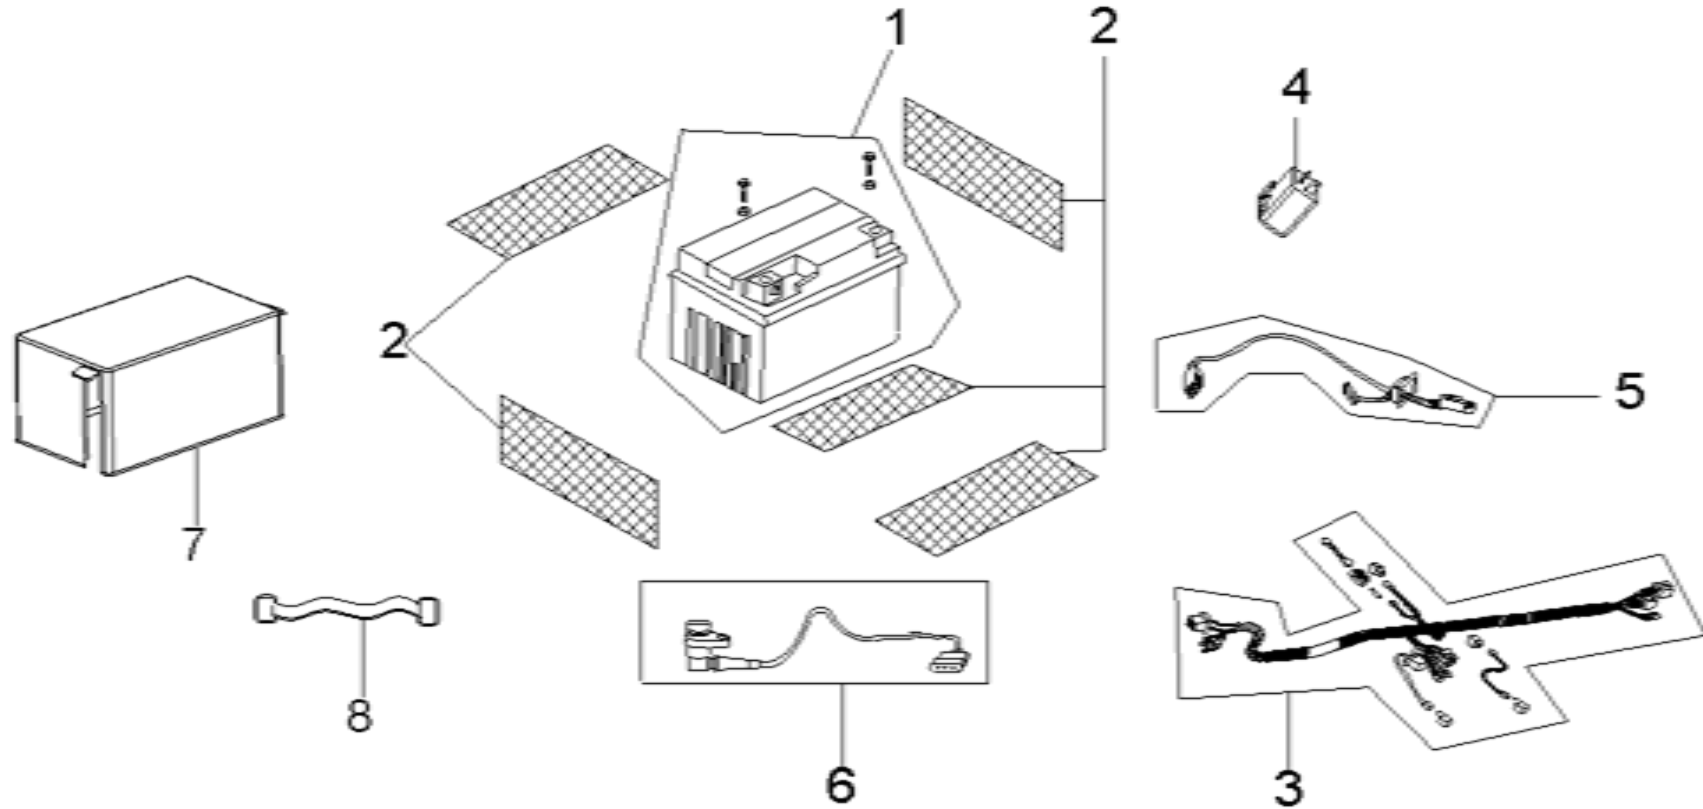

DIA.N	PART NO.	DESCRIPTION	QTY	DIA.N	PART NO.	DESCRIPTION
R12-01	32210-148-0000	Battery GTX9-BS, 12V9ah	1			
R12-02	32006-148-0000	Grommet 90x35x5	5			
R12-03	34120-173C-0000	Wire Harness (WP)	1			
R12-04	34610-148-0000	Flasher Relay	1			
R12-04	34610-173C-0000	Flasher Relay	1			
R12-05	34170-173C-0000	Cable, Speedo Meter	1			
R12-06	36160-148-0000	Inductor, Speedo Meter	1			
R12-07	32222-170-0000	Battery Cover	1			
R12-08	32002-170-0100	Band L240mm W25mm	1			
			15/27