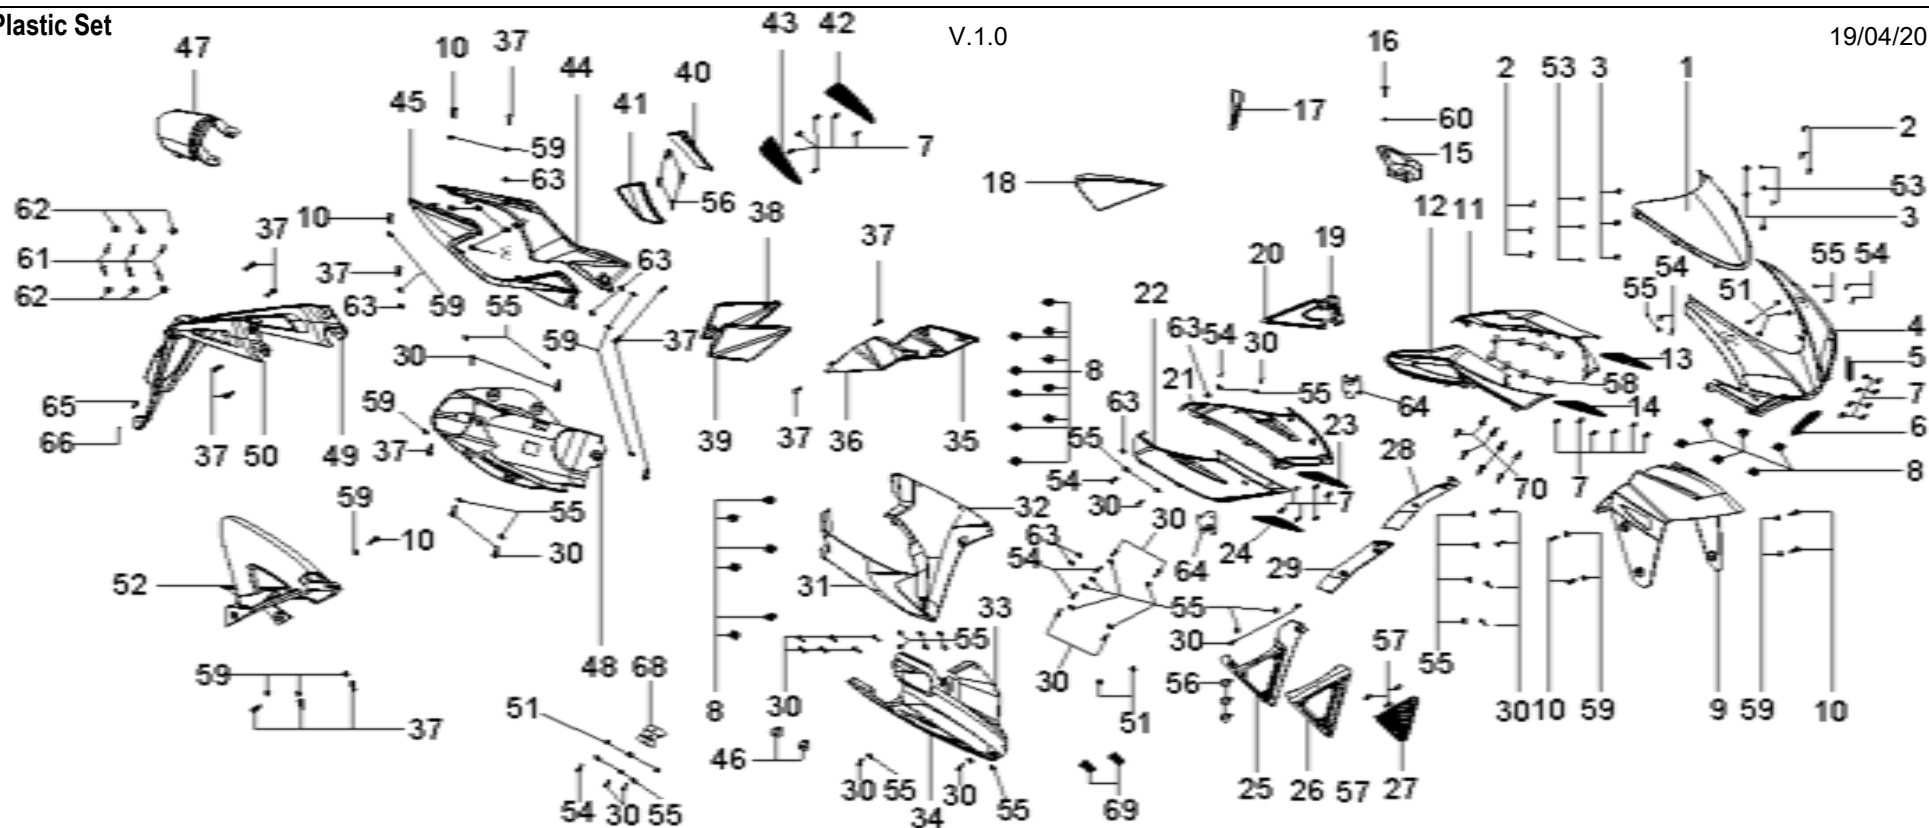

DIA.N	PART NO.	DESCRIPTION	Q'TY	DIA.N	PART NO.	DESCRIPTION
R17-48	83206-170-0000	Panel, Seat	1	R17-61	845-3.8-10	Screw ST 3.8x10
R17-49	83207-170-0000	Bracket, License Plate, Left	1	R17-62	96.1-5-00	Washer Φ 5
R17-50	83208-170-0000	Bracket, License Plate, Right	1	R17-63	18011-148-0000	Rubber Spacer Φ 17x Φ 6x4
R17-51	889.1-5-00	Nut, Hex Nylon M5	9	R17-64	82341-169-0000	Rubber
R17-52	82201-148-0000	Rear Hugger	1	R17-65	70.1-5-10	Bolt, Hex-Head M5x10
R17-53	97.1-4-00	Washer Φ 4	6	R17-66	6170-5-00	Nut, Hex M5
R17-54	90553-169-0000	Bolt, Hex-Head M5x20	11	R17-67	96.1-5-00	Washer Φ 5
R17-55	97.1-5-00	Washer Φ 5	33	R17-68	83701-173B-0100	Bracket, Dash Panels
R17-56	845-3.8-12	Screw ST3.8x12	7	R17-69	82824-169-0000	Rubber 70x45x5
R17-57	71113-169-0000	Locker Nut Φ 3.5X Φ 10	3	R17-70	845-4.2-12	Screw ST4.2x12
R17-59	97.1-6-00	Washer Φ 6	20			
R17-60	97.1-4-00	Washer Φ 4	26/27			