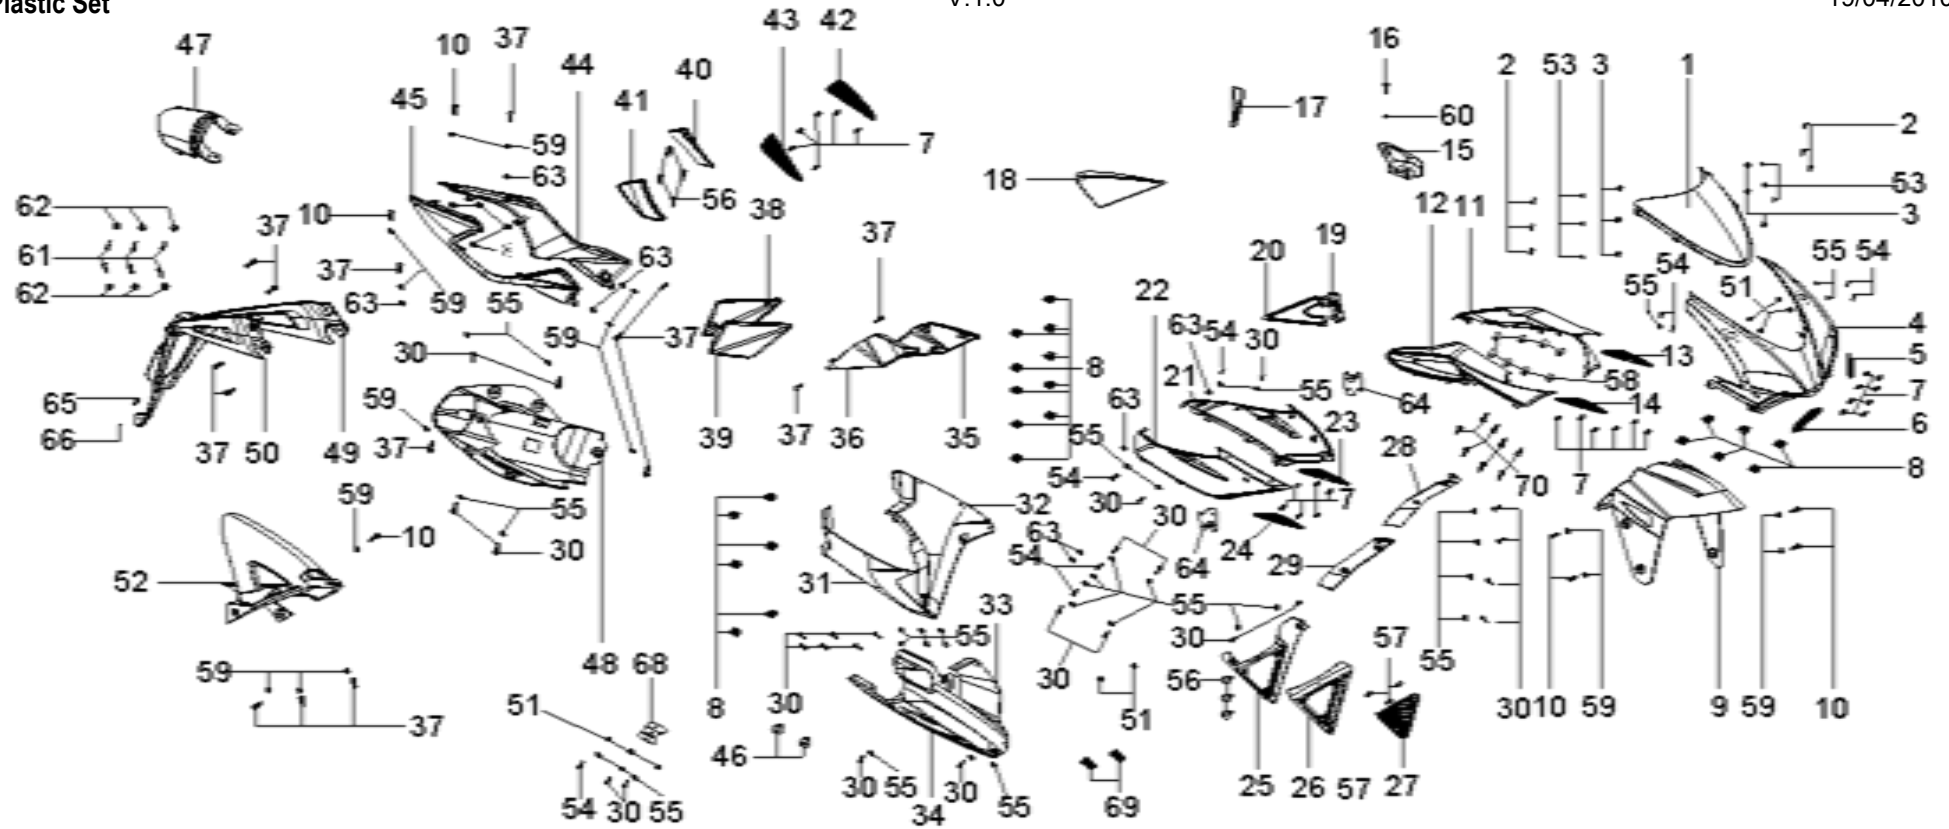

DIA.N	PART NO.	DESCRIPTION	Q'TY	DIA.N	PART NO.	DESCRIPTION
R17-01	83302-169-0000	Windshield	1	R17-09	82101-170-0000	F.Fender - Red
R17-02	90548-148-0000	Bolt, Hex-Head M4x15	6	R17-09	82101-170-0100	F.Fender - Black
R17-03	82711-148-0000	Rubber Nut M4	6	R17-09	82101-170-0200	F.Fender - Yellow
R17-04	82505-169-0000	Headlight Case - Red	1	R17-09	82101-170-0300	F.Fender - White
R17-04	82505-169-0100	Headlight Case - Black	1	R17-10	90534-148-0000	Bolt, Hex-Head M6x16
R17-04	82505-169-0200	Headlight Case - Yellow	1	R17-11	82315-169-0000	L. TRim, Fairing
R17-04	82505-169-0300	Headlight Case - White	1	R17-12	82316-169-0000	R. TRim, Fairing
R17-05	82506-169-0000	L. Mesh, Headlight Case - Red	1	R17-13	82317-169-0000	L. Mesh, Fairing Infill - Red
R17-05	82506-169-0100	L. Mesh, Headlight Case - Black	1	R17-13	82317-169-0100	L. Mesh, Fairing Infill - Black
R17-06	82507-169-0000	R. Mesh, Headlight Case - Red	1	R17-13	82317-169-0200	L. Mesh, Fairing Infill - Yellow
R17-06	82507-169-0100	R. Mesh, Headlight Case - Black	1	R17-14	82318-169-0000	R. Mesh, Fairing Infill - Red
R17-07	71111-148-0000	Clip $\phi 3 \times \phi 12$	26	R17-14	82318-169-0100	R. Mesh, Fairing Infill - Black
R17-08	90311-148-0000	Nut, Clamp M5	22	R17-14	82318-169-0200	R. Mesh, Fairing Infill - Yellow