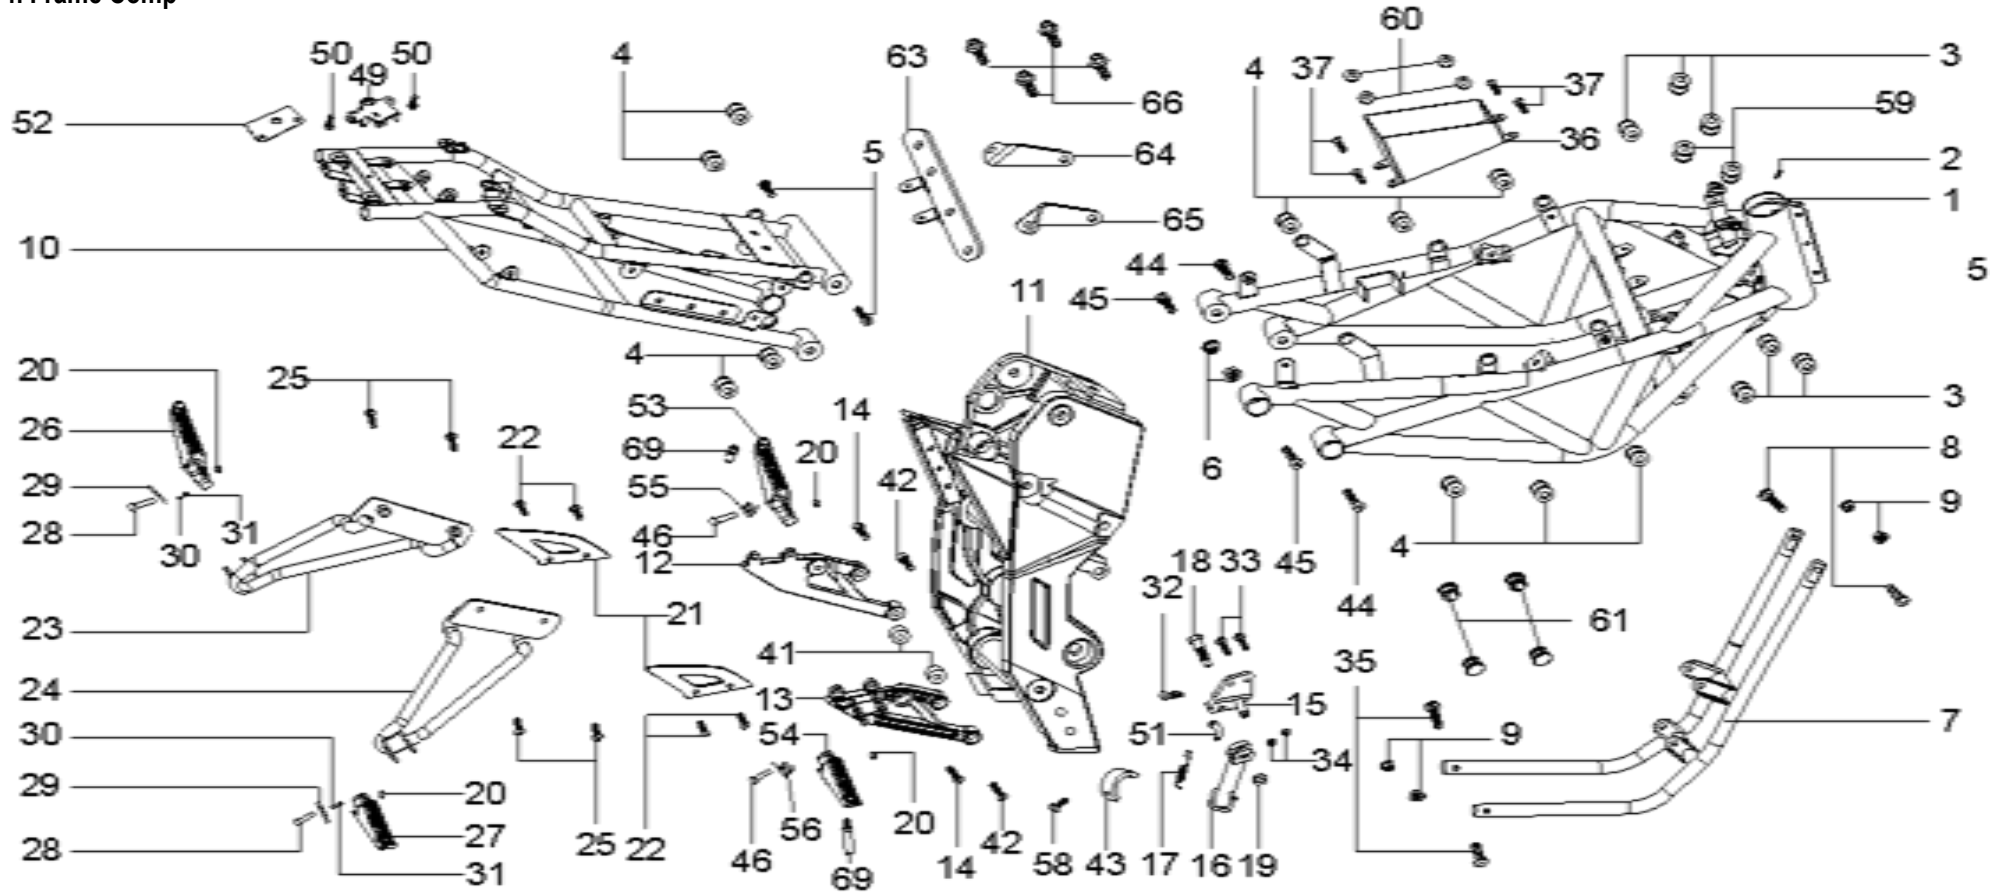

DIA.N	PART NO.	DESCRIPTION	Q'TY	DIA.N	PART NO.	DESCRIPTION
R14-01	51100-173C-0000	Frame, Main, Grey	1	R14-11	51300-173C-0000	Outrigger Assy
R14-01	51100-173C-0010	Frame, Main, Red	1	R14-12	54130-170-0000	Front Footpeg Bracket, Left
R14-02	92045-148-0000	Grease Nipple	1	R14-13	54140-170-0000	Front Footpeg Bracket, Right
R14-03	36103-170-0000	Rubber Grommet $\Phi 14 \times \Phi 7 \times 10$	6	R14-14	70.3-8-35	Bolt, Hex-Head M8x35
R14-04	18004-148-0000	Rubber Grommet $\Phi 20 \times \Phi 9 \times 9$	10	R14-15	54001-171B-0000	Bracket, Side Stand
R14-05	70.1-10-28-1.25	Bolt, Hex-Head M10x28x1.25	2	R14-16	54520-170-0000	Side Stand
R14-06	6187.1-10-1.25	Flange Nylex Nut M10x1.25	2	R14-17	54504-169-0000	Spring, Side Stand 135x$\Phi 2.2$
R14-07	51500-173C-0000	Engine Cradle	1	R14-17	54504-169-0100	Spring, Side Stand 160x$\Phi 2.2$
R14-08	90549-169-0000	Bolt, Hex-Head M8x45	2	R14-18	54505-148-0000	Shoulder Bolt M10x42.5x1.5
R14-09	6187.1-8-00	Flange Nylex Nut M8	4	R14-18	54505-148-0001	Shoulder Bolt M10x33.5x1.5
R14-10	51400-170-0000	Sub Frame (Former)	1	R14-19	889.1-10-1.5	Nut, Hex Nylon M10x1.5
R14-10	51400-170-0100	Sub Frame (New)	17/27	R14-20	896-6-00	Circlip, $\Phi 6$