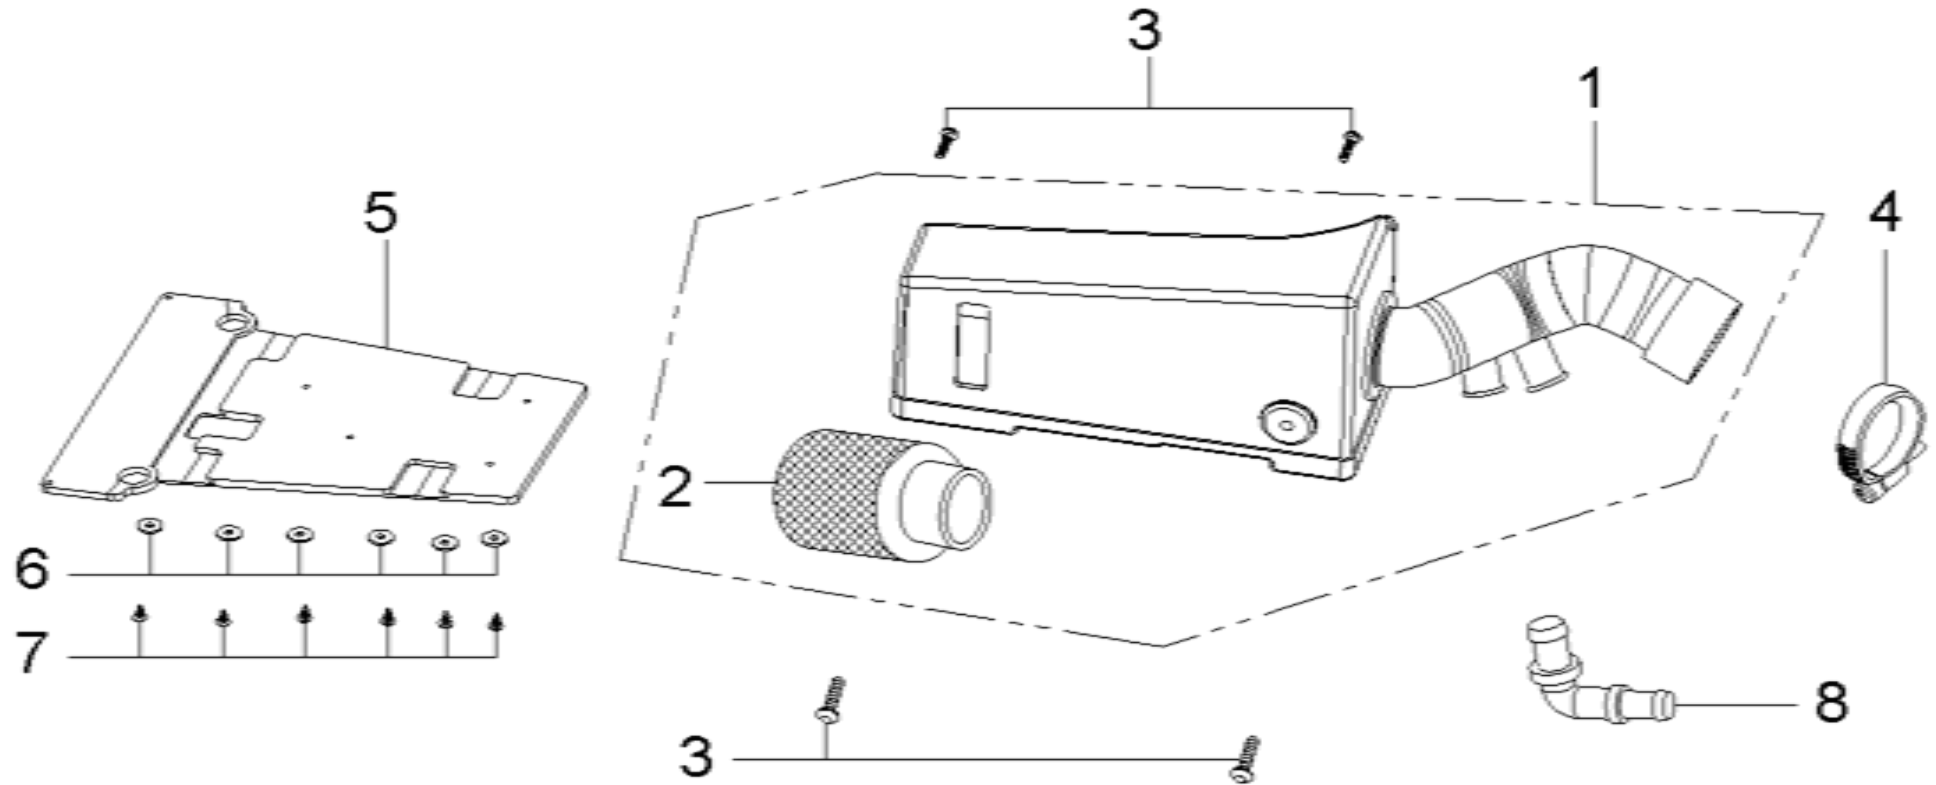

DIA.N	PART NO.	DESCRIPTION	Q'TY	DIA.N	PART NO.	DESCRIPTION
R11-01	17100-173C-0000	Air Cleaner Assy	1	R11-07	845-3.8-12	Screw ST3.8x12
R11-02	17160-173C-0000	Filter, Air	1	R11-08	17121-148-0000	Connector Pipe
R11-03	90536-148-0000	Bolt, Hex-Head M6x10	4			
R11-04	17150-173C-0000	Clamp, Air Intake	1			
R11-05	17183-170-0000	Waterproof Rubber Plate, Air filter	1			
R11-06	96.1-4-00	Washer Φ4	14&27