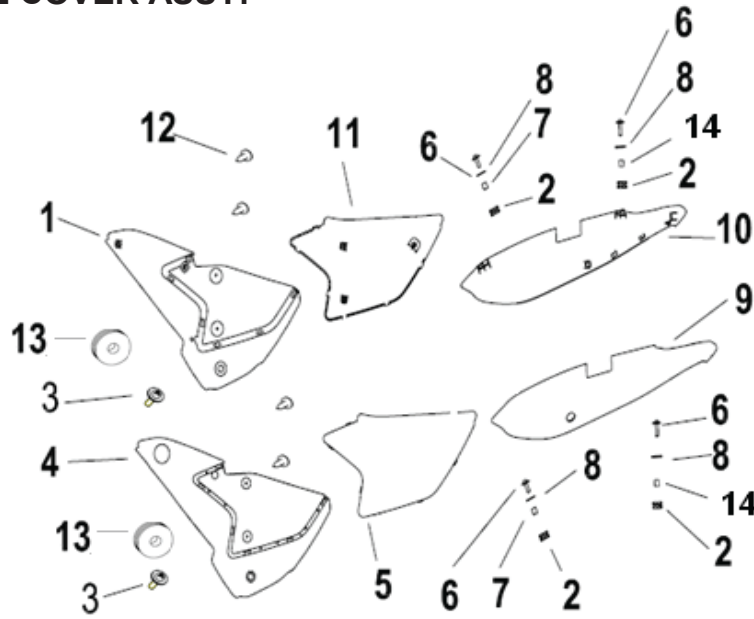

F17 护板 SIDE COVER ASSY.

Model	Pic No.	CODE	DESCRIPTION	Qty/Unit
RKS 125-150	1	65622J820000	SIDECOVER,R	1
RKS 125-150	2	65618J820000	RUBBER SLEEVE	6
RKS 125-150	3	08001J800000	SCREW	2
RKS 125-150	4	65621J820000	SIDECOVER,L	1
RKS 125-150	5	65601J82BC00	REAR TAIL COVER,L BLACK BC	1
RKS 125-150	5	65601J82EX00	REAR TAIL COVER,L BLUE EX	1
RKS 125-150	5	65601J82H200	REAR TAIL COVER,L BLACK H2	1
RKS 125-150	5	65601J82TY00	REAR TAIL COVER,L RED TY	1
RKS 125-150	5	65601J82WF00	REAR TAIL COVER,L WHITE WF	1
RKS 125-150	5	65601J82021Z	REAR TAIL COVER,L BLACK BC,WITH STICKER	1
RKS 125-150	5	65601J82022Z	REAR TAIL COVER,L BLUE EX,WITH STICKER	1
RKS 125-150	5	65601J82023Z	REAR TAIL COVER,L BLACK H2,WITH STICKER	1
RKS 125-150	5	65601J82024Z	REAR TAIL COVER,L RED TY,WITH STICKER	1
RKS 125-150	5	65601J82020Z	REAR TAIL COVER,L WHITE WF,WITH STICKER	1
RKS 125-150	6	B01030602265	BOLT M6×22	2
RKS 125-150	7	65913J820000	GUARD BOARD BUSH	4
RKS 125-150	8	B07020000605	WASHER 6	2
RKS 125-150	9	65901J82EX00	COVER,PROTECTIVE,L BLUE EX	1
RKS 125-150	9	65901J82H200	COVER,PROTECTIVE,L BLACK H2	1
RKS 125-150	9	65901J82TY00	COVER,PROTECTIVE,L RED TY	1
RKS 125-150	9	65901J82WF00	COVER,PROTECTIVE,L WHITE WF	1
RKS 125	9	65901J82055Z	COVER,PROTECTIVE,L WHITE WF with 125 classic sticker	1
RKS 125	9	65901J82056Z	COVER,PROTECTIVE,L BLACK BC with 125 classic sticker	1
RKS 125	9	65901J82057Z	COVER,PROTECTIVE,L BLUE EX with 125 classic sticker	1
RKS 125	9	65901J82058Z	COVER,PROTECTIVE,L BLACK H2 with 125 classic sticker	1
RKS 125	9	65901J82059Z	COVER,PROTECTIVE,L RED TY with 125 classic sticker	1