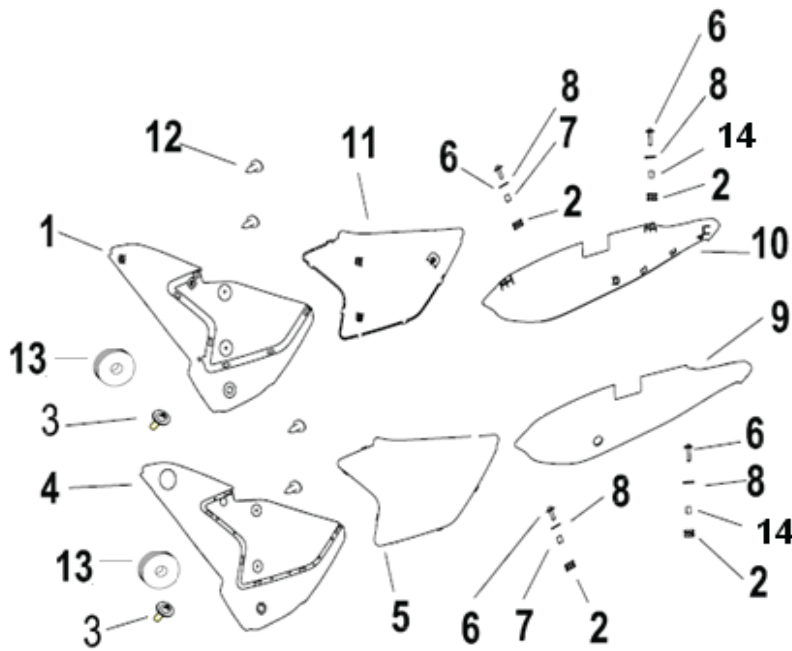

F17 护板 SIDE COVER ASSY.

Model	Pic No.	CODE	DESCRIPTION	Qty/Unit
RKS 125-150	10	65902J82BC00	COVER,PROTECTIVE,R BLACK BC	1
RKS 125-150	10	65902J82EX00	COVER,PROTECTIVE,R BLUE EX	1
RKS 125-150	10	65902J82H200	COVER,PROTECTIVE,R BLACK H2	1
RKS 125-150	10	65902J82TY00	COVER,PROTECTIVE,R RED TY	1
RKS 125-150	10	65902J82WF00	COVER,PROTECTIVE,R WHITE WF	1
RKS 125	10	65902J82058Z	COVER,PROTECTIVE,R WHITE WF,with 125 classic sticker	1
RKS 125	10	65902J82059Z	COVER,PROTECTIVE,R BLACK BC,with 125 classic sticker	1
RKS 125	10	65902J82060Z	COVER,PROTECTIVE,R BLUE EX,with 125 classic sticker	1
RKS 125	10	65902J82061Z	COVER,PROTECTIVE,R BLACK H2,with 125 classic sticker	1
RKS 125	10	65902J82062Z	COVER,PROTECTIVE,R RED TY,with 125 classic sticker	1
RKS 125-150	11	65602J82BC00	SIDE COVER, R BLACK BC	1
RKS 125-150	11	65602J82EX00	SIDE COVER, R BLUE EX	1
RKS 125-150	11	65602J82H200	SIDE COVER, R BLACK H2	1
RKS 125-150	11	65602J82TY00	SIDE COVER, R RED TY	1
RKS 125-150	11	65602J82WF00	REAR TAIL COVER RH. WHITE WF	1
RKS 125-150	11	65602J82021Z	REAR TAIL COVER RH. BLACK BC,WITH STICKER	1
RKS 125-150	11	65602J82022Z	REAR TAIL COVER RH. BLUE EX,WITH STICKER	1
RKS 125-150	11	65602J82023Z	REAR TAIL COVER RH. BLACK H2,WITH STICKER	1
RKS 125-150	11	65602J82024Z	REAR TAIL COVER RH. RED TY,WITH STICKER	1
RKS 125-150	11	65602J82020Z	REAR TAIL COVER RH. WHITE WF,WITH STICKER	1
RKS 125-150	12	B05004201305	SCREW ST4.2×13	4
RKS 125-150	13	47028G220000	RUBBER CUSHION	2
RKS 125-150	14	65627J820000	BUSH Φ7×Φ10×13.5	2