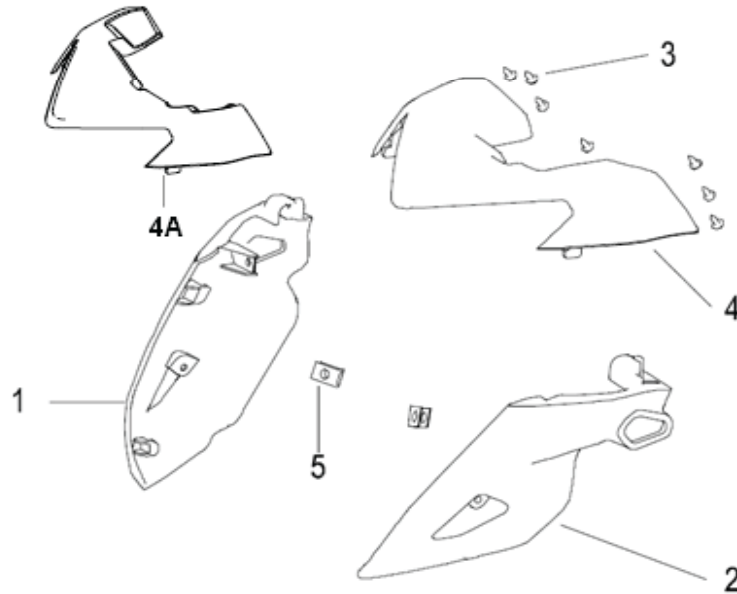

F19 导流罩总成 FRONT COVER ASSY.

Model	Pic No.	CODE	DESCRIPTION	Qty/Unit
RKS 125-150	1	65531J82H800	BRACKET ASSY., COWLING,R GRAY H8	1
RKS 125-150	2	65521J82H800	BRACKET ASSY., COWLING,L GRAY H8	1
RKS 125-150	3	B05004201305	SCREW ST4.2×13	7
RKS 125-150	4	65542J820000	BRACKER ASSY.,COWLING	1
RKS 125-150	4A	65542J820001	BRACKER ASSY.,COWLING,for analog speedometer	1
RKS 125-150	5	65801T020020	INSERT ST4.2	2