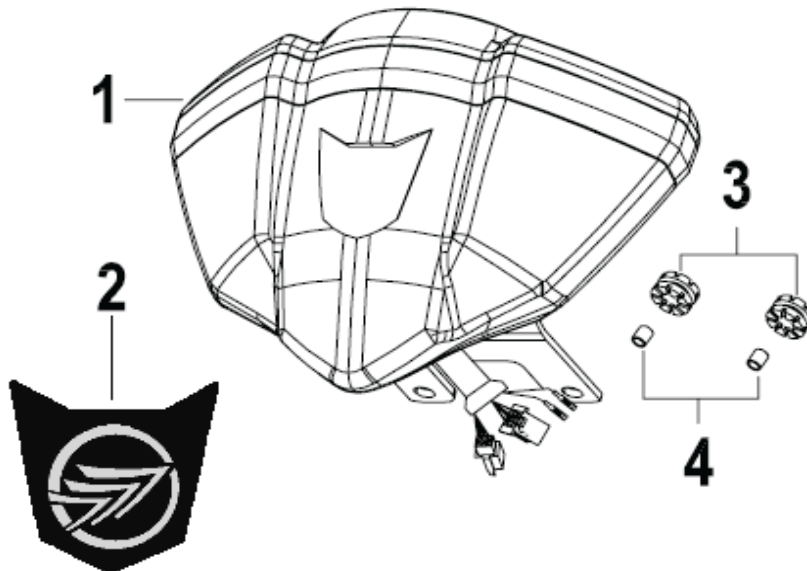

F20 仪表 SPEEDOMETER ASSY

Model	Pic No.	CODE	DESCRIPTION	Qty/Unit
RKS 125-150	1	70000J820002	SPEEDOMETER ASSY,mark:keeway	1
RKS 125-150	2	70062K660000	LOGO	1
RKS 125-150	3	65618J820000	RUBBER CUSHION,GUARD BOARD	2
RKS 125-150	4	65913J820000	GUARD BOARD BUSH	2