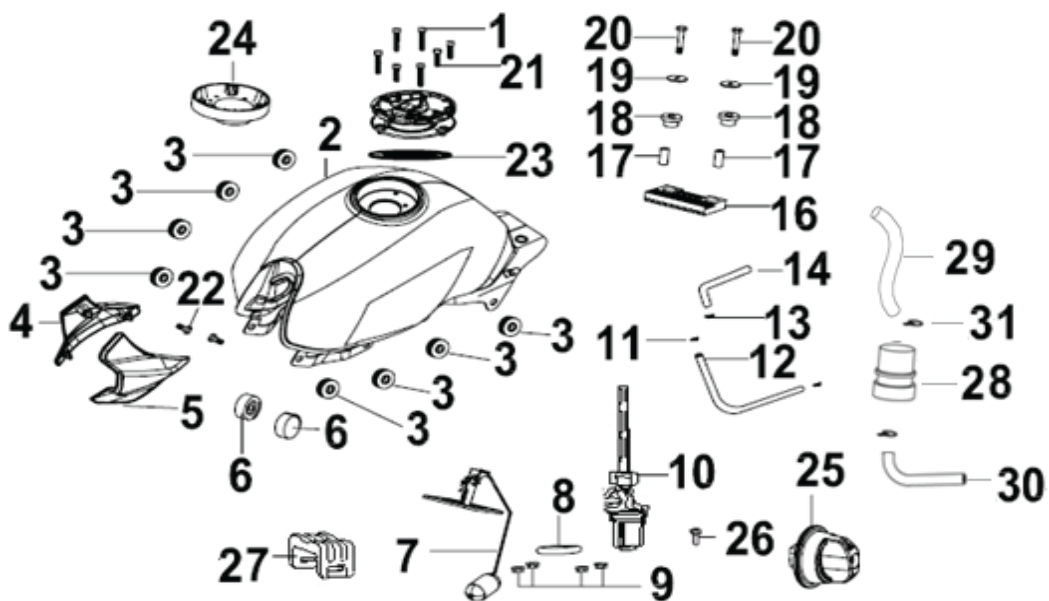

F07 油箱总成 FUEL TANK

Model	Pic No.	CODE	DESCRIPTION	Qty/Unit
RKS 125-150	1	B0280050140A	SCREW M5×14	4
RKS 125-150	2	50100J82052Z	FUEL TANK COMP.BLACK BC,with RKS KEEWAY Borealis	1
RKS 125-150	2	50100J82053Z	FUEL TANK COMP.BLUE EX,with RKS KEEWAY Borealis	1
RKS 125-150	2	50100J82054Z	FUEL TANK COMP.BLACK H2,with RKS KEEWAY Borealis	1
RKS 125-150	2	50100J82055Z	FUEL TANK COMP.RED TY,with RKS KEEWAY Borealis	1
RKS 125-150	2	50100J82051Z	FUEL TANK COMP.WHITE WF,with RKS KEEWAY Borealis	1
RKS 125-150	3	65618J800000	RUBBER CUSHION, GUARD BOARD	8
RKS 125-150	4	50016J820001	GUARD BOARD, FUEL TANK,R.	1
RKS 125-150	5	50015J820001	GUARD BOARD, FUEL TANK,L	1
RKS 125-150	6	50005J820000	MOUNTING PAD,FUEL TANK	2
RKS 125-150	7	50800J820000	GAUGE, FUEL LEVEL	1
RKS 125-150	8	50002K020000	CUSHION	1
RKS 125-150	9	B04070600055	CUSHION M6	4
RKS 125-150	10	50310J800000	SHUTOFF ASSY., FUEL	1
RKS 125-150	11	B17010080003	CLIP 8MM	2
RKS 125-150	12	B16010C21401	OIL TUBE	1