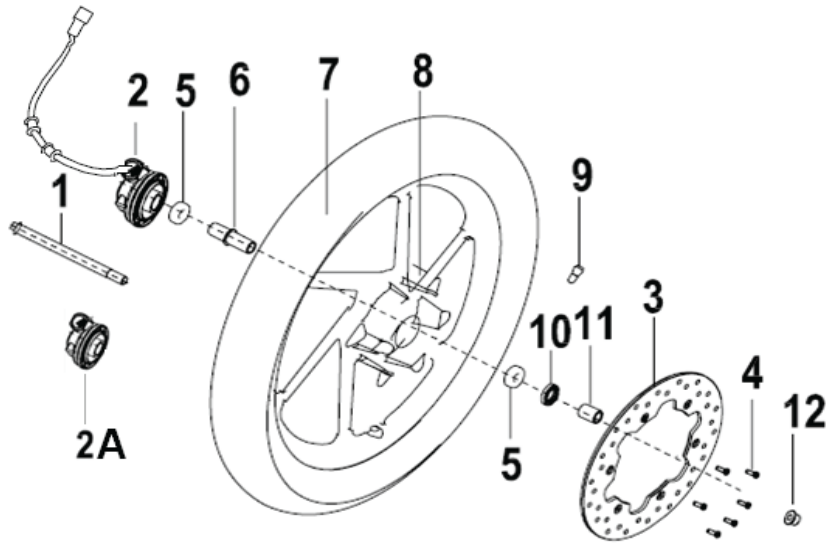

F04 前轮 FRONT WHEEL ASSY.

Model	Pic No.	CODE	DESCRIPTION	Qty/Unit
RKS 125-150	1	44004T090011	AXIL,FRONT WHEEL	1
RKS 125-150	3	45033J820000	FRONT BRAKE DISCF	1
RKS 125-150	4	45036D010000	MOUNTING SEAT,FLUID BRAKE	6
RKS 125-150	5	B12016030100	BEARING	2
RKS 125-150	6	44006J820000	THE MIDDLE OF BUSHINGS FRONT	1
RKS 125-150	7	B141104F171Z	INNER TUBE&TYRE 90/90-17	1
RKS 125-150	8	44101J820000	FRONT WHEEL DISK .	1
RKS 125-150	9	B1403Z201100	VALVE	1
RKS 125-150	10	44300J000000	OIL SEAL ASSY,FRONT WHEEL	1
RKS 125-150	11	44016J820000	RIGHT SHAFT SLEEVE,FRONT WHEEL	1
RKS 125-150	12	B04171212555	NUT M12×1.25	1