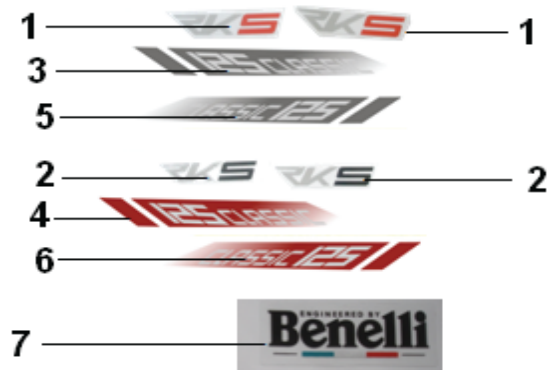

F28 贴花总成Applique assembly

Model	Pic No.	CODE	DESCRIPTION	Qty/Unit
RKS125	1	05511K66BC01	STICKER,SIDE COVER	2
RKS125	2	05511K66TY01	STICKER,SIDE COVER	2
RKS125	3	05571J82WF02	STICKER,REAR COVER, L	1
RKS125	4	05571J82TY02	STICKER,REAR COVER, L	1
RKS125	5	05572J82WF02	STICKER,REAR COVER, R	1
RKS125	6	05572J82TY02	STICKER,REAR COVER, R	1
RKS125	7	05531K790002	STICKER,FUEL TANK	1