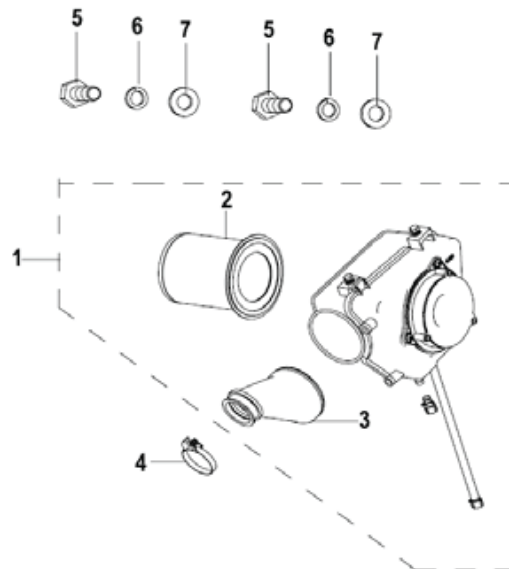

F06 空濾器 AIR CLEANER ASSY.

Model	Pic No.	CODE	DESCRIPTION	Qty/Unit
RKS 125-150	1	49100J000006	AIR CLEANER	1
RKS 125-150	2	49200J000000	FILTER	1
RKS 125-150	3	49005J000000	PIPE.AIR OUTLET	1
RKS 125-150	4	49350J000010	CLAMP ASSY.	1
RKS 125-150	5	B01010601625	BOLT M6×16	2
RKS 125-150	6	B07000000605	WASHER 6MM	2
RKS 125-150	7	B07030000605	WASHER 6MM	2