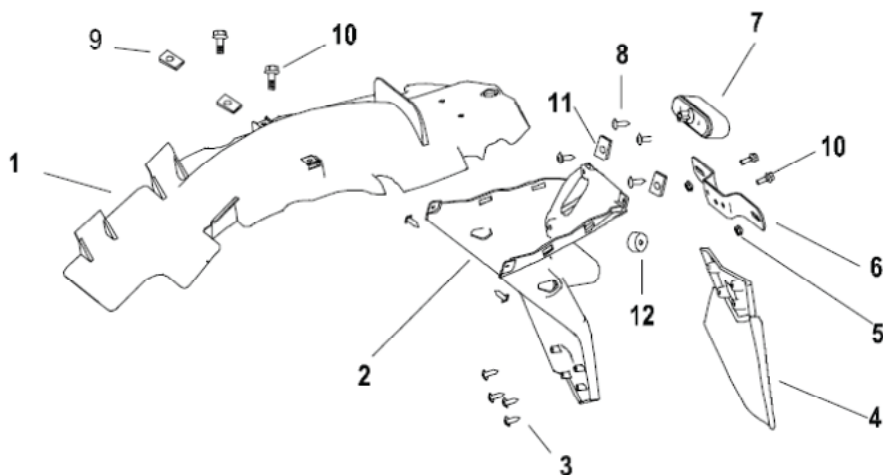

F18 后挡泥板 REAR FENDER

Model	Pic No.	CODE	DESCRIPTION	Qty/Unit
RKS 125-150	1	65731J820000	FORESIDE, RR. FENDER	1
RKS 125-150	2	65701J820000	FORESIDE, RR. FENDER	1
RKS 125-150	3	B05004201305	SCREW ST4.2×13	8
RKS 125-150	4	65709J800000	REAR FENDER	1
RKS 125-150	5	B04070600055	NUT M6	2
RKS 125-150	6	08252J820000	BRACKET FOR LICENSE PLATE	1
RKS 125-150	7	82900G220000	CABLE	1
RKS 125-150	8	B05074201305	SCREW ST4.2×13	2
RKS 125-150	9	65625J560000	NUT	2
RKS 125-150	10	B01090601665	BOLT M6X16	4
RKS 125-150	11	65801T020020	INSERT ST4.2	2
RKS 125-150	12	58507H170000	BUFFER BLOCK, MAIN STAND	1