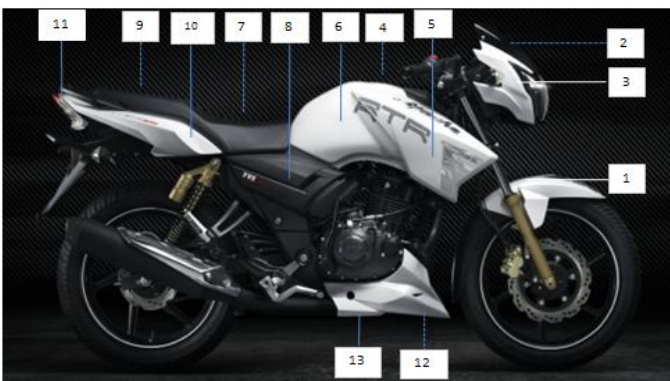

**REFRESH APACHE ABS 180 BLACK**

S No	Part No	Part Desc
1	N92201600DE	FENDER FRONT BLACK
2	N92228390D	Housing Headlamp Front LH BLACK
3	N92228090D	Housing Headlamp Front RH BLACK
4	N92228800D	Cover Fuel Tank LH BLACK
5	N92229000D	Cover Fuel Tank RH BLACK
6	N91411900D	Fuel Tank COMP BLACK
7	N9222860	Cover Frame LH BLACK
8	N9222870	Cover Frame RH BLACK
9	N92222700D	Tail Cover LH BLACK
10	N92222800D	Tail Cover RH BLACK
11	N92222900D	Tail Cover Center BLACK
12	N92227590D	Engine Guard L
13	N92227690D	Engine Guard R
14	N9224780	TAPESET BLACK

**REFRESH APACHE ABS 180 PEARL WHITE**

S No	Part No	Part Desc
1	N92201602FB	FENDER FRONT P.WHITE
2	N92228392F	Housing Headlamp Front LH P.WHITE
3	N92228092F	Housing Headlamp Front RH P.WHITE
4	N92228802F	Cover Fuel Tank LH P.WHITE
5	N92229002F	Cover Fuel Tank RH P.WHITE
6	N91411902F	Fuel Tank COMP P.WHITE
7	N9222860	Cover Frame LH P.WHITE
8	N9222870	Cover Frame RH P.WHITE
9	N92222702F	Tail Cover LH P.WHITE
10	N92222802F	Tail Cover RH P.WHITE
11	N92222902F	Tail Cover Center P.WHITE
12	N92227592F	Engine Guard L
13	N92227602F	Engine Guard R
14	N9223870	TAPESET P.WHITE