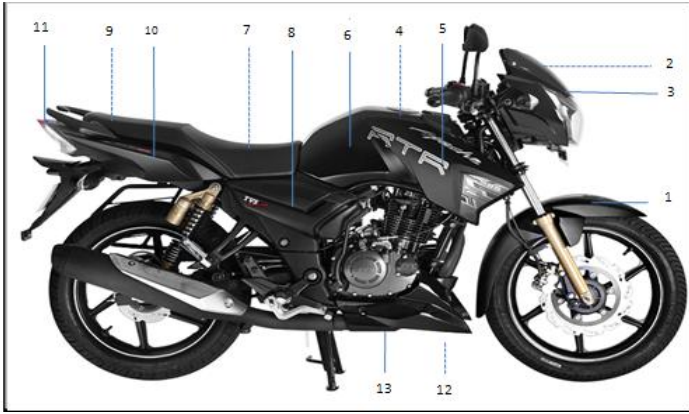

**REFRESH APACHE ABS 180 BLACK**

S No	Part No	Part Desc
1	N92201600DE	FENDER FRONT BLACK
2	N92228390D	Housing Headlamp Front LH BLACK
3	N92228090D	Housing Headlamp Front RH BLACK
4	N92228800D	Cover Fuel Tank LH BLACK
5	N92229000D	Cover Fuel Tank RH BLACK
6	N91411900D	Fuel Tank COMP BLACK
7	N9222860	Cover Frame LH BLACK
8	N9222870	Cover Frame RH BLACK
9	N92222700D	Tail Cover LH BLACK
10	N92222800D	Tail Cover RH BLACK
11	N92222900D	Tail Cover Center BLACK
12	N92227590D	Engine Guard L
13	N92227690D	Engine Guard R
14	N9224780	TAPESET BLACK

**REFRESH APACHE ABS 180 PEARL WHITE**

S No	Part No	Part Desc
1	N92201602FB	FENDER FRONT P.WHITE
2	N92228392F	Housing Headlamp Front LH P.WHITE
3	N92228092F	Housing Headlamp Front RH P.WHITE
4	N92228802F	Cover Fuel Tank LH P.WHITE
5	N92229002F	Cover Fuel Tank RH P.WHITE
6	N91411902F	Fuel Tank COMP P.WHITE
7	N9222860	Cover Frame LH P.WHITE
8	N9222870	Cover Frame RH P.WHITE
9	N92222702F	Tail Cover LH P.WHITE
10	N92222802F	Tail Cover RH P.WHITE
11	N92222902F	Tail Cover Center P.WHITE
12	N92227592F	Engine Guard L
13	N92227602F	Engine Guard R
14	N9223870	TAPESET P.WHITE