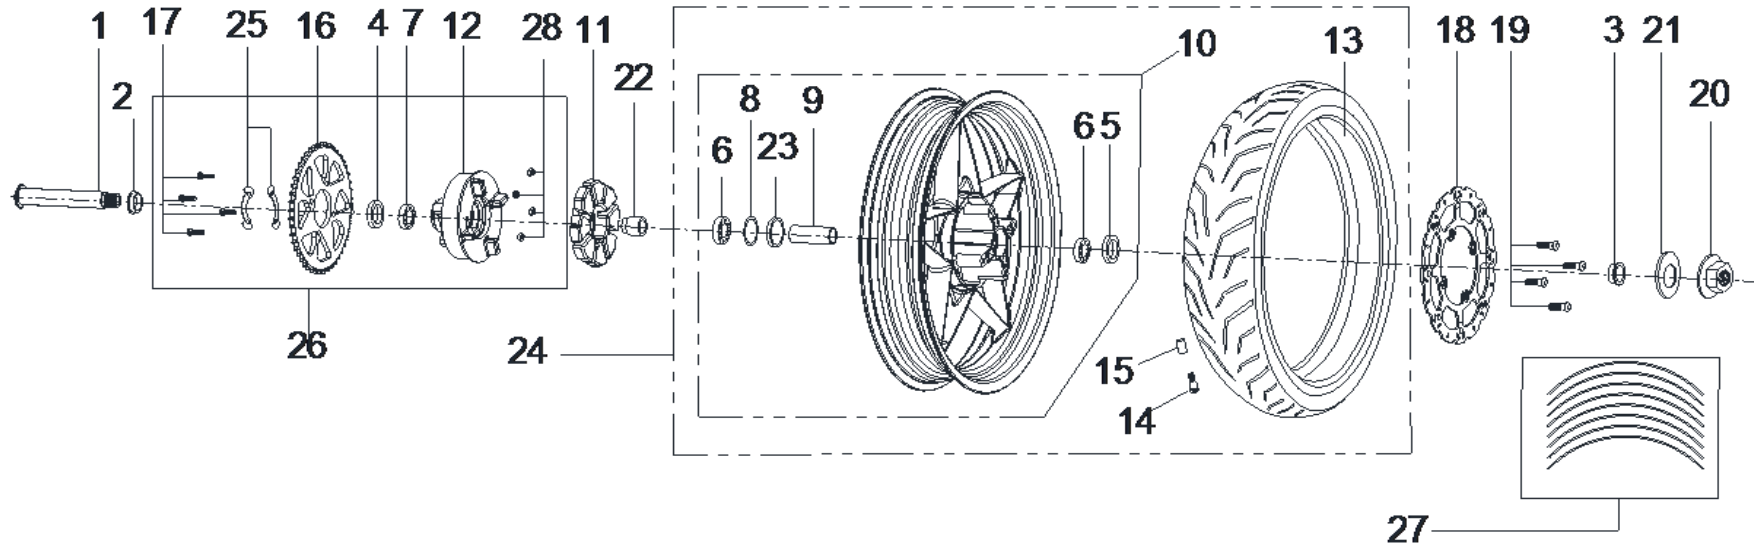

07 REAR WHEEL

DIA.N	PART NO.	DESCRIPTION	Q'TY	DIA.N	PART NO.	DESCRIPTION	Q'TY
MR07-01	41220-148-0000	Axle-M22x266-Rear	1	MR07-16	45104-170-0001	Sprocket-H520-37T-Rear	1
MR07-02	41212-170-0000	Spacer-Axle-Rear-Left	1	MR07-17	5782-10-63-1.25	Bolt-Hex Head-M10x63x1.25	4
MR07-03	41213-170-0000	Spacer-Axle-Rear-Right	1	MR07-18	44012-170-0100	Disc-Brake-Rear-Φ258	1
MR07-04	41216-148-0000	Oil Seal-OS-1180-Φ35xΦ47x7	1	MR07-19	70.3-8-25	Bolt-Hex Head-M8x25	4
MR07-05	41217-148-0000	Oil Seal-OS-3188-Φ30xΦ48x8	1	MR07-20	41222-148-0000	Nut-Axle-Rear-M22x1.5	1
MR07-06	276-61905	Bearing 61905	2	MR07-21	41223-148-0000	Washer-Φ35xΦ22x3	1
MR07-07	276-61906	Bearing 61906	1	MR07-22	41245-170-0000	Spacer-Sprocket Seat-Rear	1
MR07-08	91208-170-0000	O-Rin-Φ45*Φ3	1	MR07-23	41219-170-0000	Collar-Inner-Rear Hub-Φ49xΦ56x10	1
MR07-09	41214-170-0000	Spacer-Hub-Inner-Rear-Φ25.5xΦ32x79.25	1	MR07-24	41200-170-0000	Wheel Assy-With Tyre-130/70-17-Rear-Red	1
MR07-10	41232-170-0000	Rim-3.5x17-Rear-Red	1	MR07-24	41200-170-0100	Wheel Assy-With Tyre-130/70-17-Rear-Yellow	1
MR07-10	41232-170-0100	Rim-3.5x17-Rear-Yellow	1	MR07-24	41200-170-0200	Wheel Assy-With Tyre-130/70-17-Rear-White	1
MR07-10	41232-170-0200	Rim-3.5x17-Rear-White	1	MR07-25	45105-148-0100	Lock Plate	2
MR07-11	41252-170-0000	Damper-Rear Wheel	1	MR07-26	41140-170-0100	Sprocket Seat with Sprocket-37T	1
MR07-12	41235-170-0100	Seat-Sprocket-Rear	1	MR07-27	92128-148-0000	Pin Stripe-Wheel-(8 pcs/wheel)-Red	8
MR07-13	41262-148-0000	Tyre-130/70-17-Rear	1	MR07-27	92128-148-0100	Pin Stripe-Wheel-(8 pcs/wheel)-Yellow	8
MR07-14	41002-170-0000	Valve-Tyre	1	MR07-27	92128-148-0200	Pin Stripe-Wheel-(8 pcs/wheel)-White	8
MR07-15	41001-148-0000	Dust Cap-Tyre Valve	1	MR07-28	6170-10-1.25-Zn	Nut-Hex-M10x1.25-Zn	4