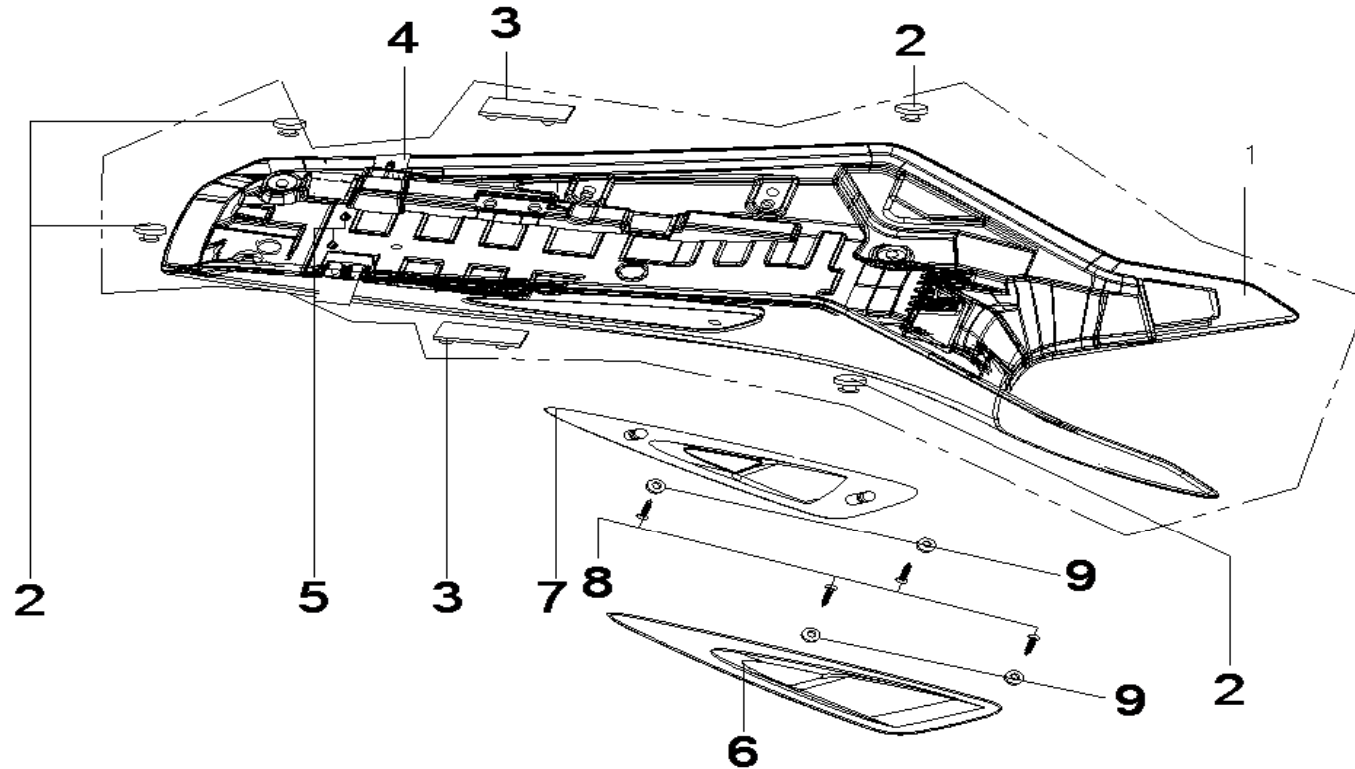

16 SEAT

DIA.N	PART NO.	DESCRIPTION	Q'TY	DIA.N	PART NO.	DESCRIPTION	Q'TY
MR16-01	71100-148-0000	Seat Comp	1	MR16-07	71109-148-0200	Seat Trim-Right-Yellow	1
MR16-02	71101-148-0000	Ring-Rubber-$\phi 25 \times \phi 8.3$	4	MR16-07	71109-148-0300	Seat Trim-Right-White	1
MR16-03	71102-148-0000	Rubber Strip-58x20x7.3	2	MR16-08	845-4.2-12	Screw-ST 4.2x12	4
MR16-04	71370-148-0000	Band-Seat	1	MR16-09	96.1-5-00	Washer-$\phi 5$-Larger	4
MR16-05	6187.1-5-00	Nut-Flanged-Nylex-M5	2				
MR16-06	71108-148-0000	Seat Trim-Left-Black	1				
MR16-06	71108-148-0100	Seat Trim-Left-Red	1				
MR16-06	71108-148-0200	Seat Trim-Left-Yellow	1				
MR16-06	71108-148-0300	Seat Trim-Left-White	1				
MR16-07	71109-148-0000	Seat Trim-Right-Black	1				
MR16-07	71109-148-0100	Seat Trim-Right-Red	1