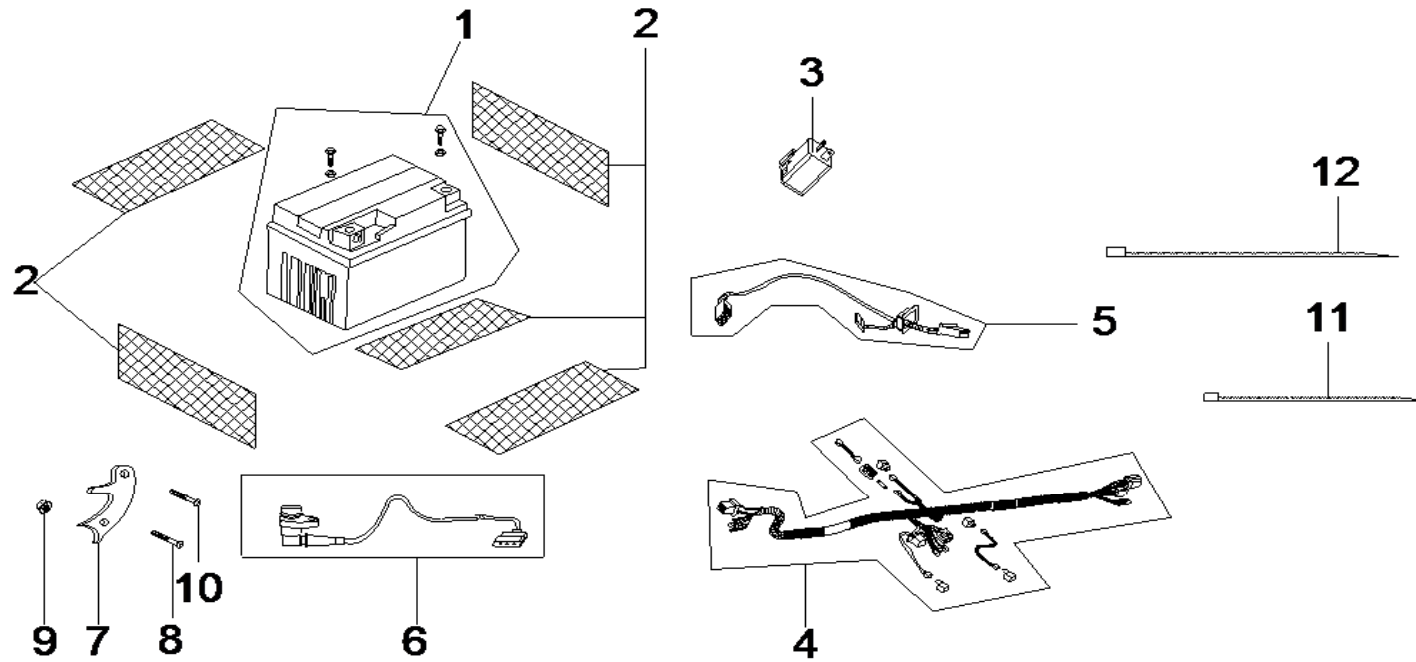

12 ELECTRICAL PARTS

DIA.N	PART NO.	DESCRIPTION	Q'TY	DIA.N	PART NO.	DESCRIPTION	Q'TY
MR12-01	32210-148-0000	Battery GTX9-BS-12V8AH	1	MR12-11	91523-148-0001	Band-2.5x160-Red	2
MR12-02	32006-148-0000	Grommet-90x35x5	5	MR12-12	91526-148-0000	Band-4.8x300-Black	10
MR12-03	34610-148-0100	Flasher Relay-9160	1	MR12-12	91526-148-0001	Band-4.8x300-Red	6
MR12-03	34610-173C-0000	Flasher Relay-9148	1				
MR12-04	34120-175C-0000	Wire Harness	1				
MR12-05	34170-173C-0000	Cable-Speedometer	1				
MR12-06	36160-148-0000	Inductor-Speedometer	1				
MR12-07	36104-148-0000	Bracket-Speed Inductor	1				
MR12-08	90534-148-0000	Bolt-Hex Head-M6X16	1				
MR12-09	889.1-6-00	Nut-Hex Nylon-M6	1				
MR12-10	90537-148-0000	Bolt-Hex Head-M6x12	1				
MR12-11	91523-148-0000	Band-2.5x160-Black	25