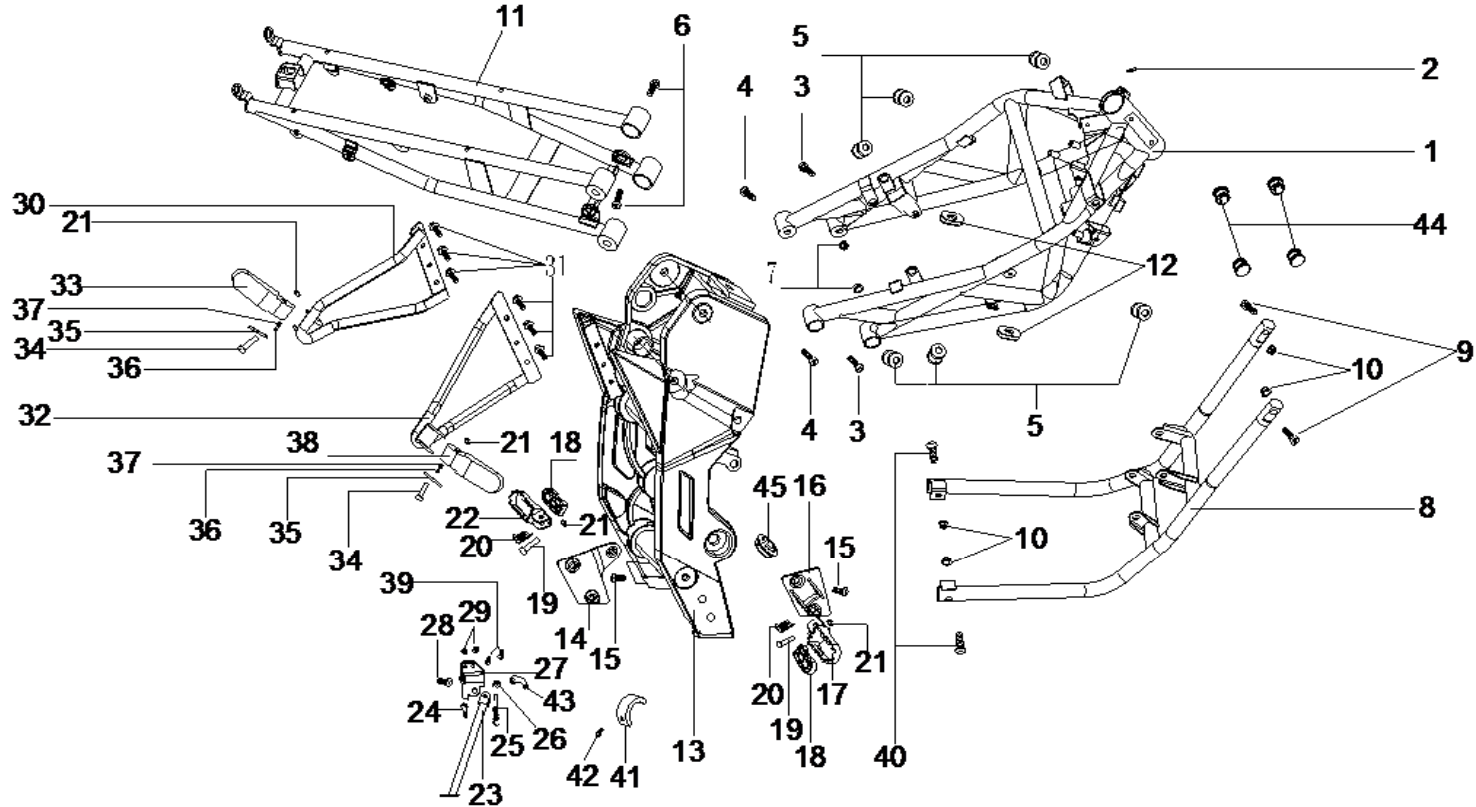

12 ELECTRICAL PARTS

DIA.N	PART NO.	DESCRIPTION	Q'TY	DIA.N	PART NO.	DESCRIPTION	Q'TY
MR12-01	32210-148-0000	Battery GTX9-BS-12V8AH	1	MR12-11	91523-148-0001	Band-2.5x160-Red	2
MR12-02	32006-148-0000	Grommet-90x35x5	5	MR12-12	91526-148-0000	Band-4.8x300-Black	10
MR12-03	34610-148-0100	Flasher Relay-9160	1	MR12-12	91526-148-0001	Band-4.8x300-Red	6
MR12-03	34610-173C-0000	Flasher Relay-9148	1				
MR12-04	34120-175C-0000	Wire Harness	1				
MR12-05	34170-173C-0000	Cable-Speedometer	1				
MR12-06	36160-148-0000	Inductor-Speedometer	1				
MR12-07	36104-148-0000	Bracket-Speed Inductor	1				
MR12-08	90534-148-0000	Bolt-Hex Head-M6X16	1				
MR12-09	889.1-6-00	Nut-Hex Nylon-M6	1				
MR12-10	90537-148-0000	Bolt-Hex Head-M6x12	1				
MR12-11	91523-148-0000	Band-2.5x160-Black	25				

14 FRAMES
[1/2]

DIA.N	PART NO.	DESCRIPTION	Q'TY	DIA.N	PART NO.	DESCRIPTION	Q'TY
MR14-01	51100-175C-0000	Frame-Main-Grey	1	MR14-11	51400-175C-0000	Sub Frame	1
MR14-01	51100-175C-0100	Frame-Main-Red	1	MR14-12	90605-148-0000	Plug-φ4xφ10xφ16x23x7.5	2
MR14-02	92045-148-0000	Grease Nipple	1	MR14-13	51300-175C-0000	Outrigger Assy	1
MR14-03	70.1-10-32-1.25	Bolt-Hex Head-M10x32x1.25	2	MR14-14	54130-175B-0000	Bracket-Footpeg-Front-Left	1
MR14-04	70.1-10-36-1.25	Bolt-Hex Head-M10x36x1.25	2	MR14-15	90547-148-0000	Bolt-Hex Head-M8x20	2
MR14-05	18004-148-0000	Grommet-Rubber-φ20xφ9x9	6	MR14-16	54140-148-0000	Bracket-Footpeg-Front-Right	1
MR14-06	70.1-10-28-1.25	Bolt-Hex Head-M10x28x1.25	2	MR14-17	54121-148-0000	Footpeg-Front-Right	1
MR14-07	6187.1-10-1.25	Nut-Flanged-Nylex-M10x1.25	2	MR14-18	54112-148-0000	Rubbe- Footpeg	2
MR14-08	51500-175C-0000	Cradle-Engine	1	MR14-19	54101-148-0000	Pin-Footpeg-φ8.8x34.5	2
MR14-09	90541-148-0000	Bolt-Hex Head-M8x30	2	MR14-20	54103-148-0000	Spring-Footpeg-Front-Left	2
MR14-10	6187.1-8-00	Nut-Flanged-Nylex-M8	4	MR14-21	896-6-00	Circlip-φ6	4