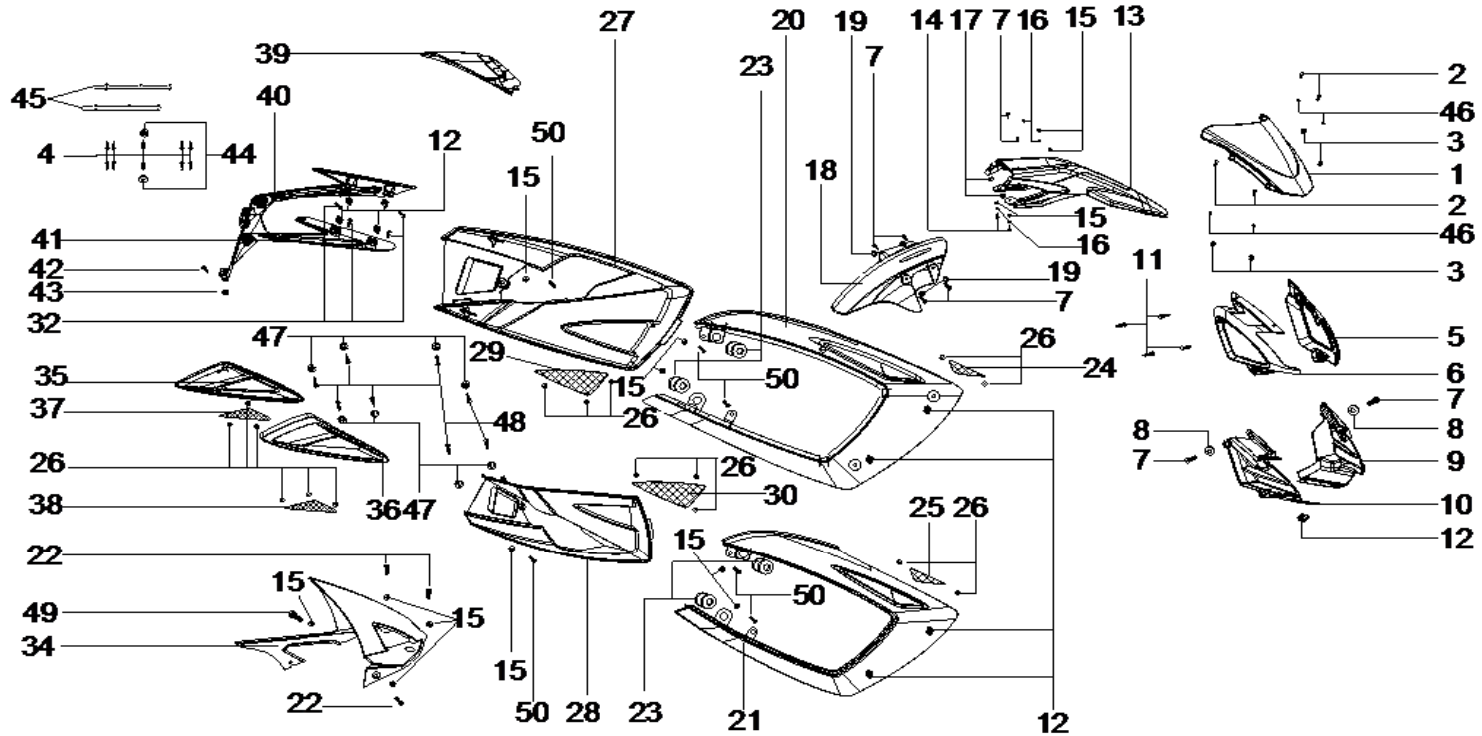

17 PLASTIC PARTS

[2/3]

DIA.N	PART NO.	DESCRIPTION	Q'TY	DIA.N	PART NO.	DESCRIPTION	Q'TY
MR17-20	83121-175B-0100	Cover-Fuel Tank-Outer-Left-Red	1	MR17-26	71111-148-0000	Clip-Φ3xΦ12	18
MR17-20	83121-175B-0200	Cover-Fuel Tank-Outer-Left-Yellow	1	MR17-27	83122-148-0000	Inner Panel-Fuel Tank Side-Left	1
MR17-20	83121-175B-0300	Cover-Fuel Tank-Outer-Left-White	1	MR17-28	83142-148-0000	Inner Panel-Fuel tank Side-Right	1
MR17-21	83141-175B-0000	Cover-Fuel Tank-Outer-Right-Black	1	MR17-29	83124-148-0000	Screen-Fuel Tank Side-Inner Panel-Left-Red	1
MR17-21	83141-175B-0100	Cover-Fuel Tank-Outer-Right-Red	1	MR17-29	83124-148-0100	Screen-Fuel Tank Side-Inner Panel-Left-Yellow	1
MR17-21	83141-175B-0200	Cover-Fuel Tank-Outer-Right-Yellow	1	MR17-29	83124-148-0200	Screen-Fuel Tank Side-Inner Panel-Left-White	1
MR17-21	83141-175B-0300	Cover-Fuel Tank-Outer-Right-White	1	MR17-30	83144-148-0000	Screen-Fuel Tank Side-Inner Panel-Right-Red	1
MR17-22	90537-148-0000	Bolt-Hex Head-M6x12	3	MR17-30	83144-148-0100	Screen-Fuel Tank Side-Inner Panel-Right-Yellow	1
MR17-23	18004-148-0000	Grommet-Rubber-Φ20xΦ9x9	4	MR17-30	83144-148-0200	Screen-Fuel Tank Side-Inner Panel-Right-White	1
MR17-24	83123-148-0000	Screen-Fuel Tank Cover-Left-Black	1	MR17-31			
MR17-24	83123-148-0100	Screen-Fuel Tank Cover-Left-Red	1	MR17-32	90545-148-0000	Bolt-Hex Head-M5x12	5
MR17-25	83143-148-0000	Screen-Fuel Tank Cover-Left-Black	1	MR17-33			
MR17-25	83143-148-0100	Screen-Fuel Tank Cover-Right-Red	1	MR17-34	82201-148-0000	Hugger-Rear	1