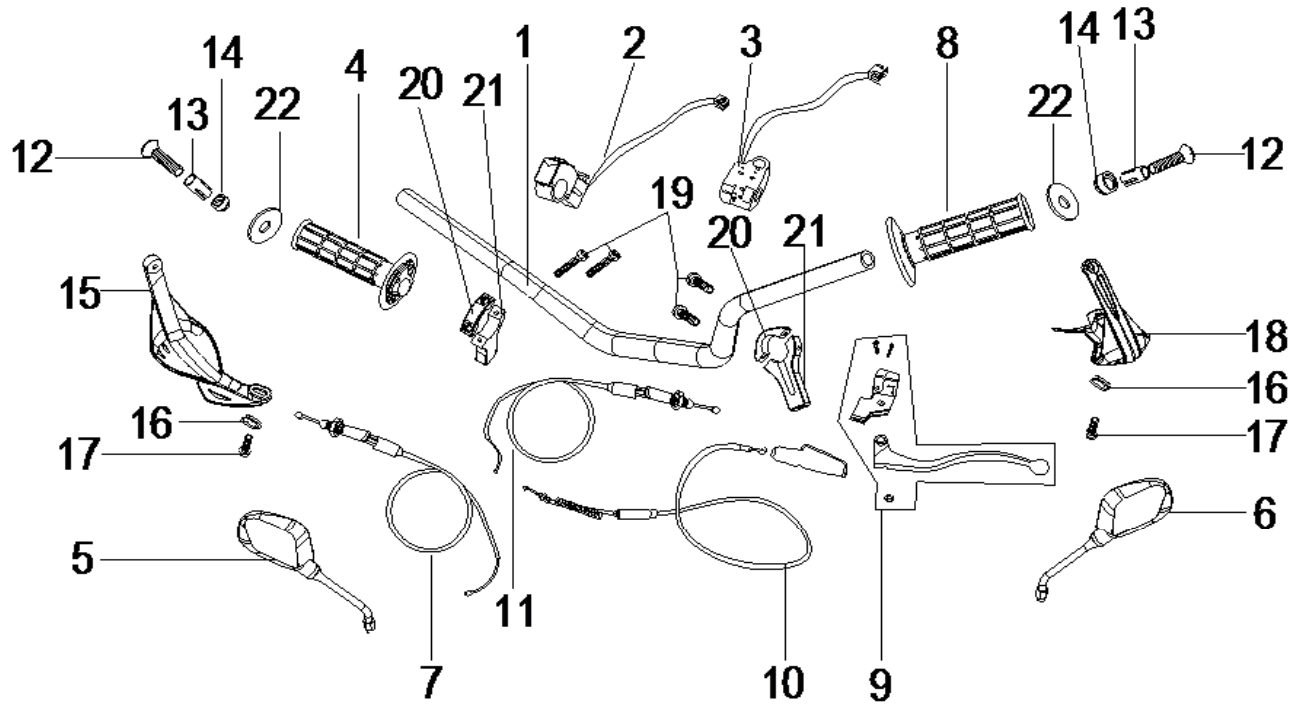

03 HANDLEBAR

DIA.N	PART NO.	DESCRIPTION	Q'TY	DIA.N	PART NO.	DESCRIPTION	Q'TY
MR03-01	61101-170-0100	Handlebar	1	MR03-12	70.3-8-40	Bolt-Hex Head-M8x40	2
MR03-02	37340-173C-0000	Switch-Handlebar-Right	1	MR03-13	61205-148-0100	Bush-Hand Guard	2
MR03-02	37340-173C-0100	Switch-Handlebar-Right-ADR (US)	1	MR03-14	90318-148-0000	Nut-M8	2
MR03-03	37330-173C-0000	Switch-Handlebar-Left	1	MR03-15	61220-148-0000	Hand Guard-Right	1
MR03-04	61160-148-0100	Throttle Assy	1	MR03-16	61204-148-0000	Collar Bush	2
MR03-05	85220-148-0000	Mirror-Right	1	MR03-17	90534-148-0000	Bolt-Hex Head-M6X16	2
MR03-06	85210-148-0000	Mirror-Left	1	MR03-18	61230-148-0000	Hand Guard-Left	1
MR03-07	61500-173C-0100	Cable-Throttle	1	MR03-19	70.1-5-16	Bolt-Hex Head-M5x16	4
MR03-08	61104-148-0100	Grip-Left	1	MR03-20	61202-148-0000	Clamp-Hand Guard	2
MR03-09	43710-148-0000	Lever-Lever	1	MR03-21	61203-148-0000	Mount-Hand Guard	2
MR03-10	61400-173C-0000	Cable-Clutch	1	MR03-22	96.1-8-00	Washer-Φ8-Larger	2
MR03-11	61600-175B-0100	Cable-Choke	1				

17 PLASTIC PARTS
[3/3]

DIA.N	PART NO.	DESCRIPTION	Q'TY	DIA.N	PART NO.	DESCRIPTION	Q'TY
MR17-35	82311-148-0000	Side Cover-Left	1	MR17-42	70.1-5-12	Bolt-Hex Head-M5x12	1
MR17-36	82301-148-0000	Side Cover-Right	1	MR17-43	6170-5-00	Nut-Hex M5	1
MR17-37	82319-148-0000	Screen-Side Cover-Left-Red	1	MR17-44	54211-148-0000	Rubber-φ20xφ4x5	2
MR17-37	82319-148-0100	Screen-Side Cover-Left-Yellow	1	MR17-45	18331-148-0000	Wire Cover	2
MR17-37	82319-148-0200	Screen-Side Cover-Left-White	1	MR17-46	97.1-4-00	Washer-φ4	4
MR17-38	82329-148-0000	Screen-Side Cover-Right-Red	1	MR17-47	54214-148-0000	Circlip	8
MR17-38	82329-148-0100	Screen-Side Cover-Right-Yellow	1	MR17-48	845-3.8-16	Screw-ST 3.8x12	8
MR17-38	82329-148-0200	Screen-Side Cover-Right-White	1	MR17-49	90534-148-0000	Bolt-Hex Head-M6X16	1
MR17-39	82601-148-0000	Fender-Rear	1	MR17-50	90536-148-0000	Bolt-Hex Head-M6x10	6
MR17-40	54213-148-0000	Bracket-Licence Plate-Left	1				
MR17-41	54212-148-0000	Bracket-Licence Plate-Right	1				