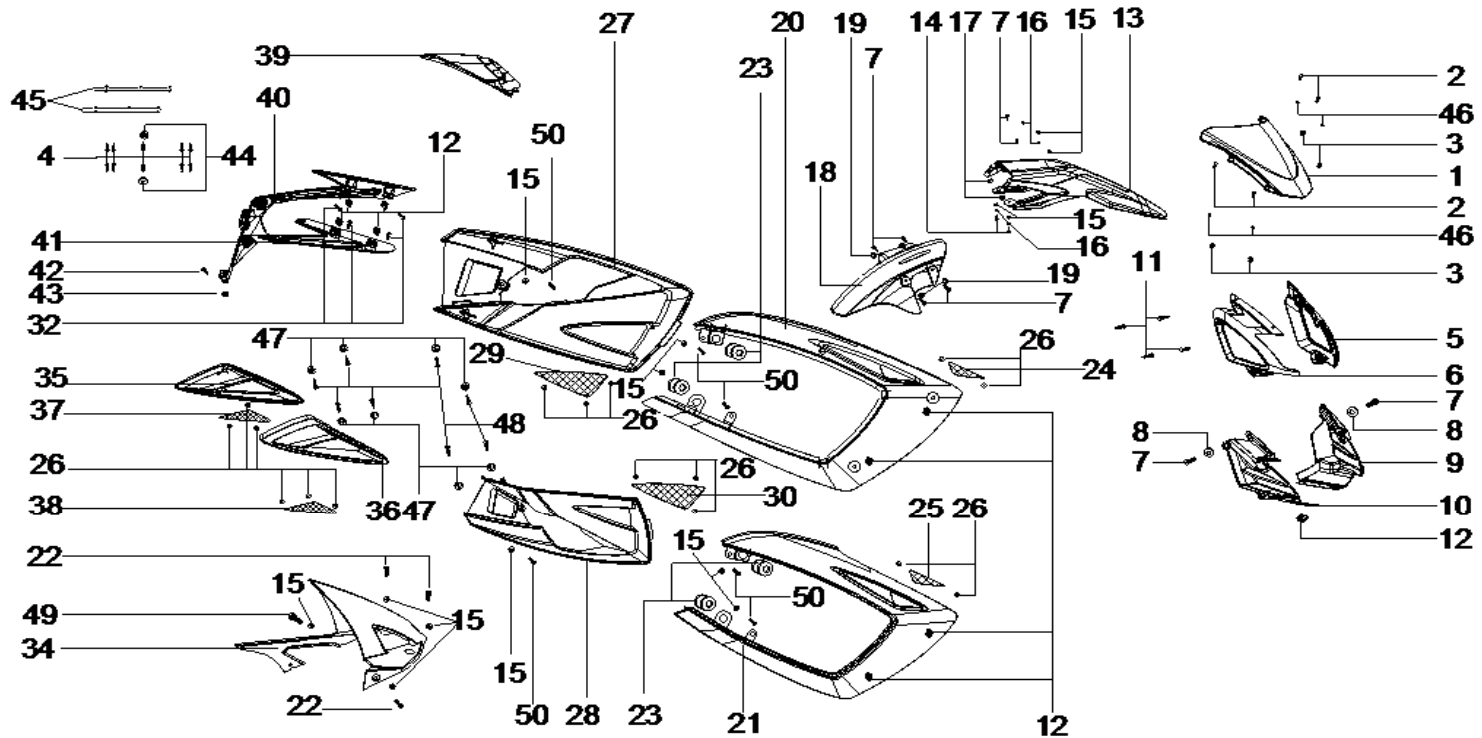

17 PLASTIC PARTS
[3/3]

DIA.N	PART NO.	DESCRIPTION	Q'TY	DIA.N	PART NO.	DESCRIPTION	Q'TY
MR17-35	82311-148-0000	Side Cover-Left	1	MR17-42	70.1-5-12	Bolt-Hex Head-M5x12	1
MR17-36	82301-148-0000	Side Cover-Right	1	MR17-43	6170-5-00	Nut-Hex M5	1
MR17-37	82319-148-0000	Screen-Side Cover-Left-Red	1	MR17-44	54211-148-0000	Rubber-φ20xφ4x5	2
MR17-37	82319-148-0100	Screen-Side Cover-Left-Yellow	1	MR17-45	18331-148-0000	Wire Cover	2
MR17-37	82319-148-0200	Screen-Side Cover-Left-White	1	MR17-46	97.1-4-00	Washer-φ4	4
MR17-38	82329-148-0000	Screen-Side Cover-Right-Red	1	MR17-47	54214-148-0000	Circlip	8
MR17-38	82329-148-0100	Screen-Side Cover-Right-Yellow	1	MR17-48	845-3.8-16	Screw-ST 3.8x12	8
MR17-38	82329-148-0200	Screen-Side Cover-Right-White	1	MR17-49	90534-148-0000	Bolt-Hex Head-M6X16	1
MR17-39	82601-148-0000	Fender-Rear	1	MR17-50	90536-148-0000	Bolt-Hex Head-M6x10	6
MR17-40	54213-148-0000	Bracket-Licence Plate-Left	1				
MR17-41	54212-148-0000	Bracket-Licence Plate-Right	1