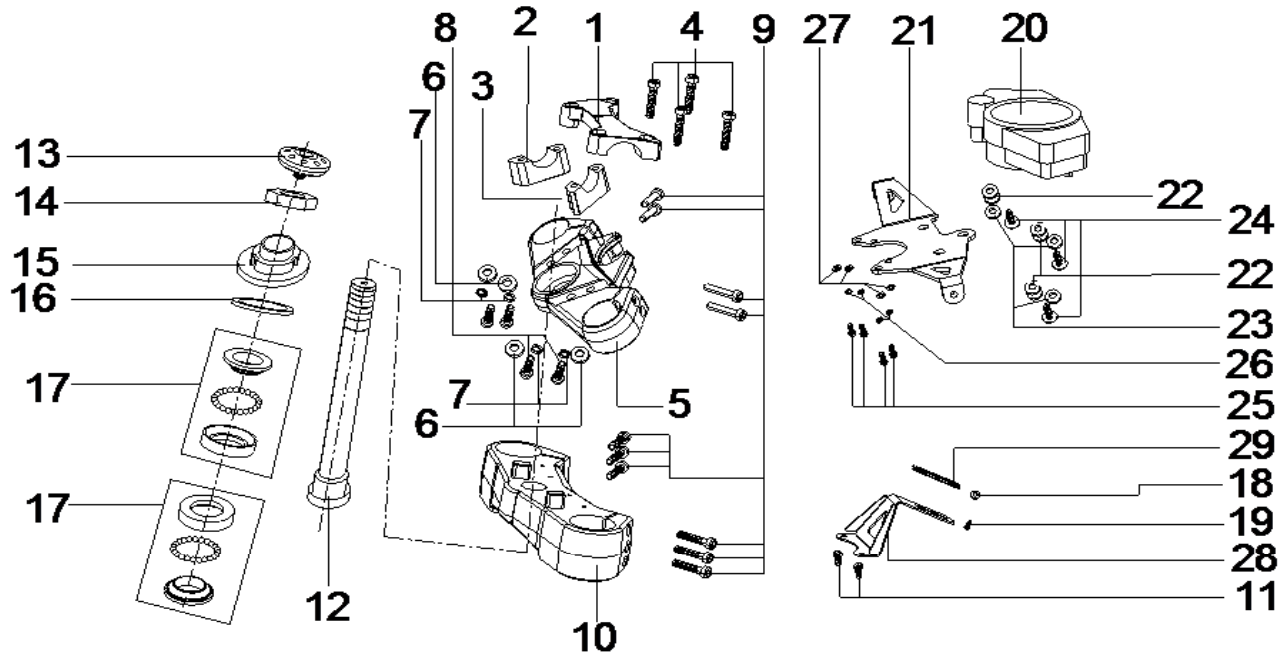

02 STEERING STEM

DIA.N	PART NO.	DESCRIPTION	Q'TY	DIA.N	PART NO.	DESCRIPTION	Q'TY
MR02-01	61102-148-0000	Clamp-Top Yoke-Upper	1	MR02-16	62121-148-0000	Washer-Φ35.8xΦ22.5x2.0	1
MR02-02	61103-148-0000	Top Clamp-Yoke-Lower-Left	1	MR02-17	92210-148-0000	Bearing Set-Steering-168905D	2
MR02-03	61105-148-0000	Top Clamp-Yoke-Lower-Right	1	MR02-18	96.1-5-00	Washer-Φ5-Larger	1
MR02-04	70.1-6-25	Bolt-Hex Head-M6x25	4	MR02-19	5789-5-20	Bolt-Flanged-M5x20	1
MR02-05	62110-148-0000	Triple Clamp-Upper	1	MR02-20	36100-173C-0000	Speedometer Assy	1
MR02-06	97.1-8-00	Washer-Φ8	4	MR02-21	36010-148-0000	Bracket-Speedo Meter	1
MR02-07	93-8-00	Washer-Spring-Φ8	4	MR02-22	36103-148-0000	Grommet-Rubber-Φ14xΦ7x10	3
MR02-08	70.1-8-20	Bolt-Hex Head-M8x20	4	MR02-23	97.1-5-00	Washer-Φ5	3
MR02-09	70.1-6-25	Bolt-Hex Head-M6x25	10	MR02-24	845-3.8-12	Screw-ST 3.8x12	3
MR02-10	62126-148-0000	Triple Clamp-Lower	1	MR02-25	70.1-5-12	Bolt-Hex Head-M5x12	4
MR02-11	90536-148-0000	Bolt-Hex Head-M6x10	2	MR02-26	93-5-00	Washer-Spring-Φ5	4
MR02-12	62127-148-0000	Steering Stem	1	MR02-27	97.1-5-00	Washer-Φ5	4
MR02-13	62128-148-0000	Cap-Steering Stem	1	MR02-28	35011-148-0000	Bracket-Headlight-Lower	1
MR02-14	62123-148-0000	Nut-Steering Stem-M22x8x1.0	1	MR02-29	35001-148-0000	Grommet-Rubber-36x20x6	1
MR02-15	62124-148-0000	Nut-Adjusting-M22x1.0	1	MR02-30	62122-148-0000	Washer-Φ37xΦ23.5x1.5	1