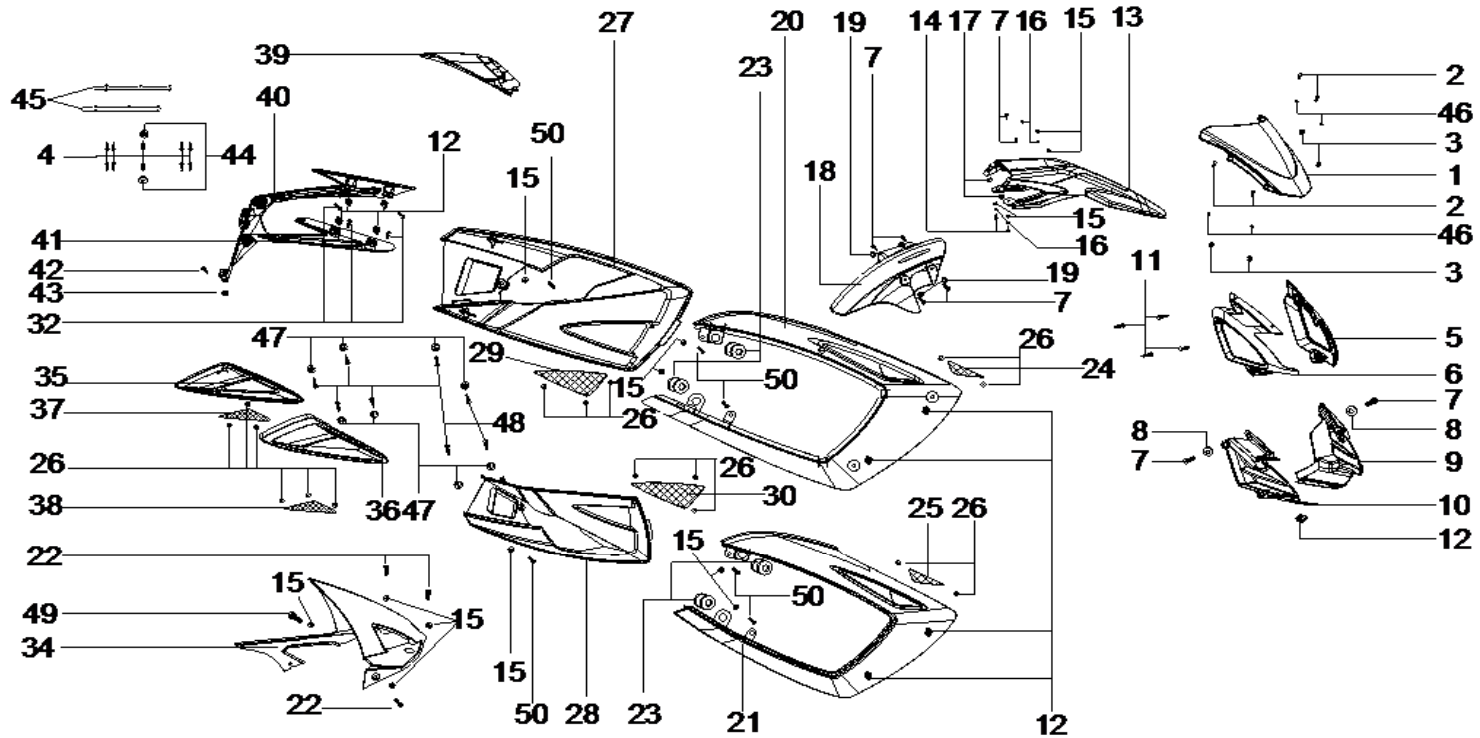

17 PLASTIC PARTS

[1/3]

DIA.N	PART NO.	DESCRIPTION	Q'TY	DIA.N	PART NO.	DESCRIPTION	Q'TY
MR17-01	83302-148-0000	Windshield	1	MR17-12	90311-148-0000	Nut Clamp-M5	9
MR17-02	90548-148-0000	Bolt-Hex Head-M4x15	4	MR17-13	82101-148-0000	Fender-Front-Black	1
MR17-03	82711-148-0000	Nut-Rubber-M4	4	MR17-13	82101-148-0100	Fender-Front-Red	1
MR17-04	845-3.8-10	Screw-ST 3.8x10	8	MR17-13	82101-148-0200	Fender-Front-Yellow	1
MR17-05	82501-148-0000	Headlight Cover-Outer-Left-Silver	1	MR17-13	82101-148-0300	Fender-Front-White	1
MR17-05	82501-148-0100	Headlight Cover-Outer-Left-White	1	MR17-14	70.1-6-20	Bolt-Hex Head-M6x20	2
MR17-06	82502-148-0000	Headlight Cover-Outer-Right-Silver	1	MR17-15	97.1-6-00	Washer-Φ6	14
MR17-06	82502-148-0100	Headlight Cover-Outer-Right-White	1	MR17-16	93-6-00	Washer-Spring-Φ6	4
MR17-07	70.1-6-16	Bolt-Hex Head-M6X16	8	MR17-17	96.1-6-24-4	Washer-Spring-Φ6xΦ24x4	2
MR17-08	18011-148-0000	Spacer-Rubber-Φ17xΦ6x2	2	MR17-18	82105-148-0000	Front Hugger	1
MR17-09	82503-148-0000	Headlight Cover Trim-Inner-Left	1	MR17-19	6170-6-00	Nut-Hex M6	4
MR17-10	82504-148-0000	Headlight Cover Trim-Inner-Right	1	MR17-20	83121-175B-0000	Cover-Fuel Tank-Outer-Left-Black	1
MR17-11	845-3.8-10	Screw-ST 3.8x10	4