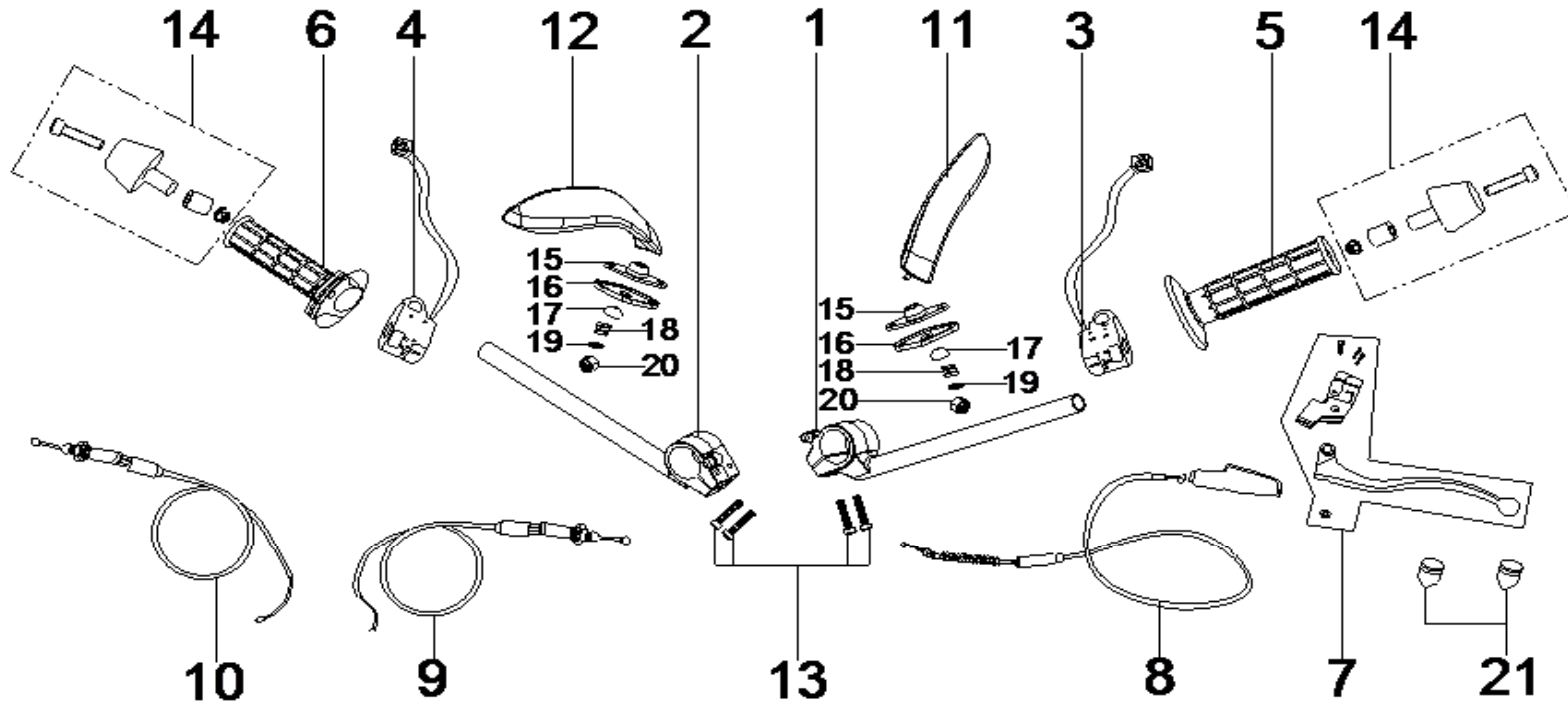

03 HANDLEBAR
[2/2]

DIA.N	PART NO.	DESCRIPTION	Q'TY	DIA.N	PART NO.	DESCRIPTION	Q'TY
R03-13	70.1-6-25	Bolt-Hex Head-M6x25	4				
R03-14	61106-170-0000	Bar End Assy	2				
R03-14	61106-170-0100	Bar End Assy-weighted (MA)	2				
R03-15	85201-169-0000	Stay-Mirror	2				
R03-16	85202-169-0000	Rubber-Mirror Stay	2				
R03-17	85203-169-0000	Collar-Mirror Stay	2				
R03-18	85204-169-0000	Spring-Mirror Stay	2				
R03-19	96.1-6-00	Washer-Φ6-Larger	2				
R03-20	6187.1-6-00	Nut-Flanged-Nylex-M6	2				
R03-21	85205-169-0000	Plug-Mirror Stay	2