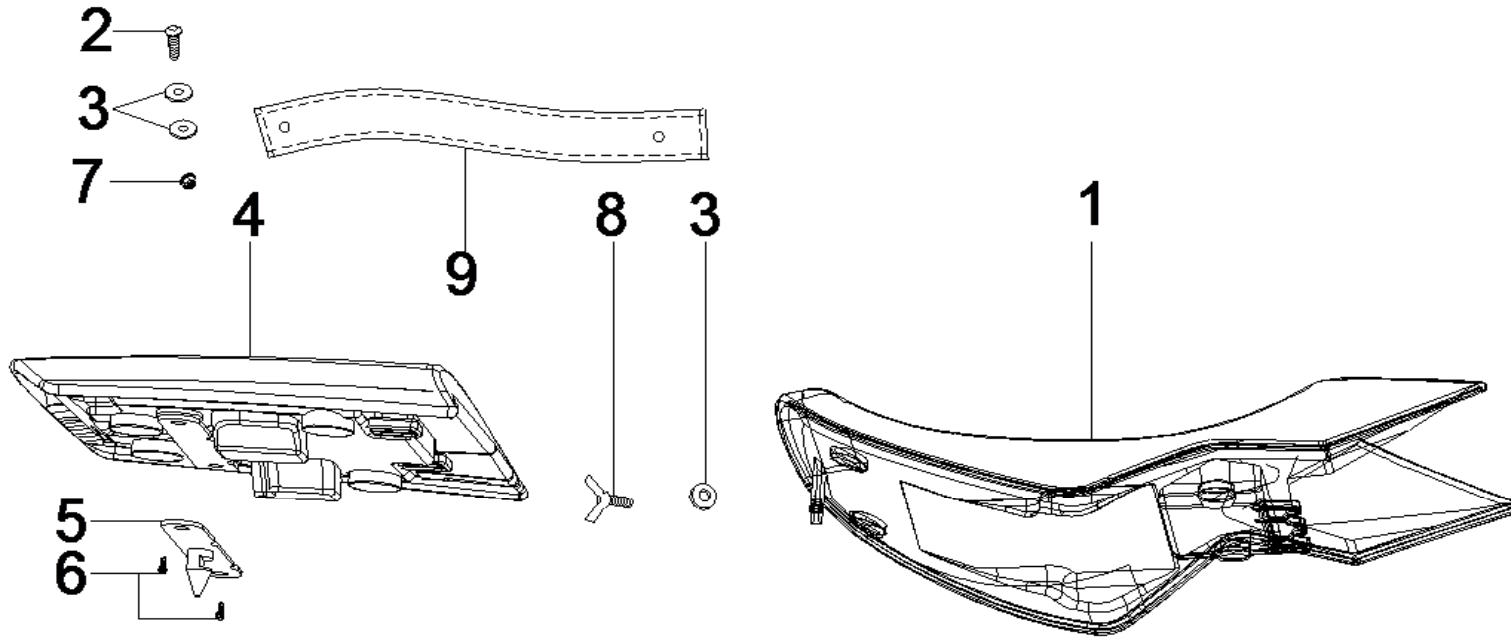

16 SEAT

DIA.N	PART NO.	DESCRIPTION	Q'TY	DIA.N	PART NO.	DESCRIPTION	Q'TY
R16-01	71200-170-0000	Seat-Front	1				
R16-02	90534-148-0000	Bolt-Hex Head-M6x16	1				
R16-03	96.1-6-00	Washer-Φ6-Larger	3				
R16-04	71300-170-0000	Seat-Rear	1				
R16-05	71320-170-0000	Seat Lock Peg	1				
R16-06	90537-148-0000	Bolt-Hex Head-M6x12	2				
R16-07	889.1-6-00	Nut-Hex Nylon-M6	1				
R16-08	90541-170-0000	Bolt-Butterfly-M6x20	1				
R16-09	71370-170-0000	Band-Seat	1