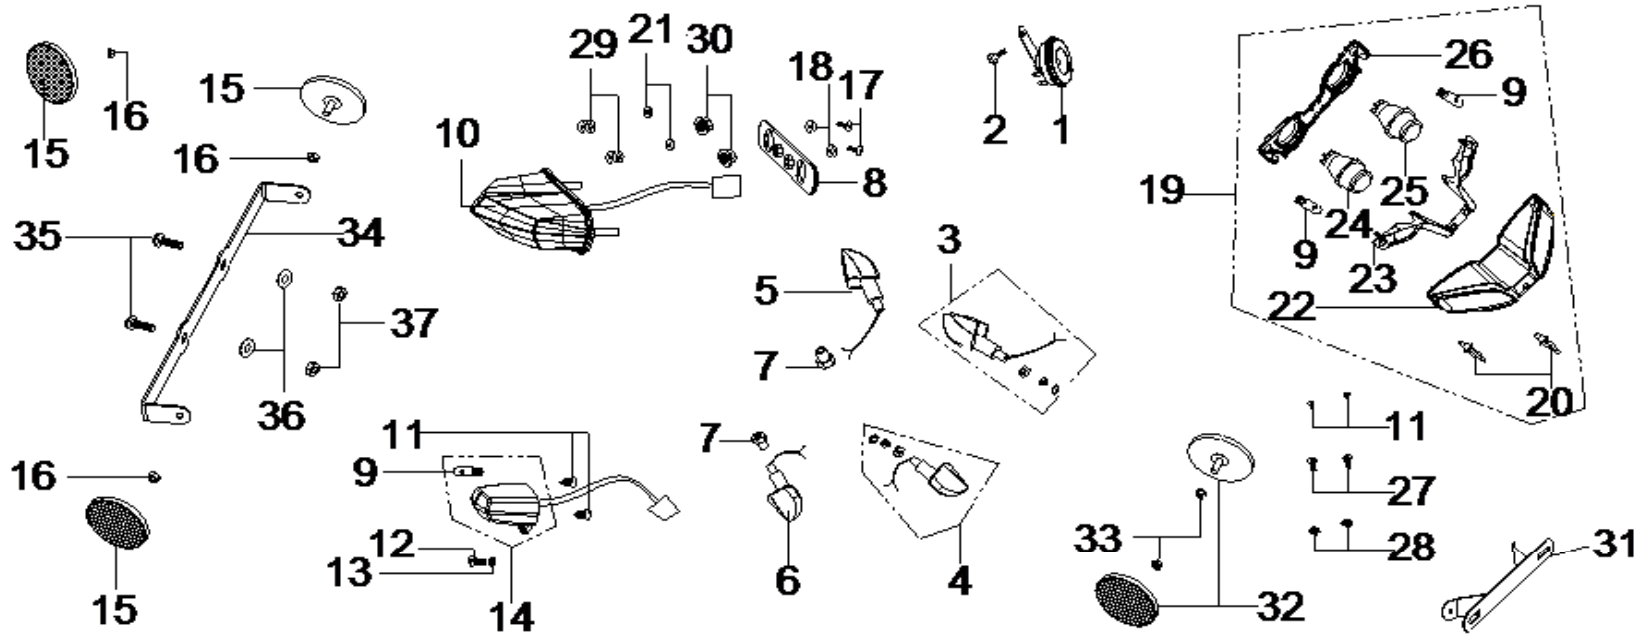

01 LIGHTS

DIA.N	PART NO.	DESCRIPTION	Q'TY	DIA.N	PART NO.	DESCRIPTION	Q'TY
R01-22	35123-169-0000	Headlight Lens	1	R01-37	889.1-6-00	Nut-Hex Nylon-M6	2
R01-23	35124-169-0000	Headlight Holder	1				
R01-24	35118-169-0000	Projector-Low Beam	1				
R01-25	35119-169-0000	Projector-High Beam	1				
R01-26	35115-169-0000	Headlight Case	1				
R01-27	90545-148-0000	Bolt-Hex Head-M5x12	2				
R01-28	90311-148-0000	Nut Clamp-M5	2				
R01-29	36103-148-0000	Grommet-Rubber-φ14xφ7x10	2				
R01-30	6187.1-6-00	Nut-Flanged-Nylex-M6	2				
R01-31	54216-173B-0000	Bracket-Front License (Indonesia)	1				
R01-32	34820-171B-0000	Front Reflector (US & AU)	2				
R01-33	6177.1-6-00	Nut-Hex Flanged Antislip-M6	2				
R01-34	34831-175C-0000	Bracket-Rear Reflector (US)	1				
R01-35	90534-148-0000	Bolt-Hex Head-M6x16	2				
R01-36	96.1-6-00	Washer-φ6-Larger	2