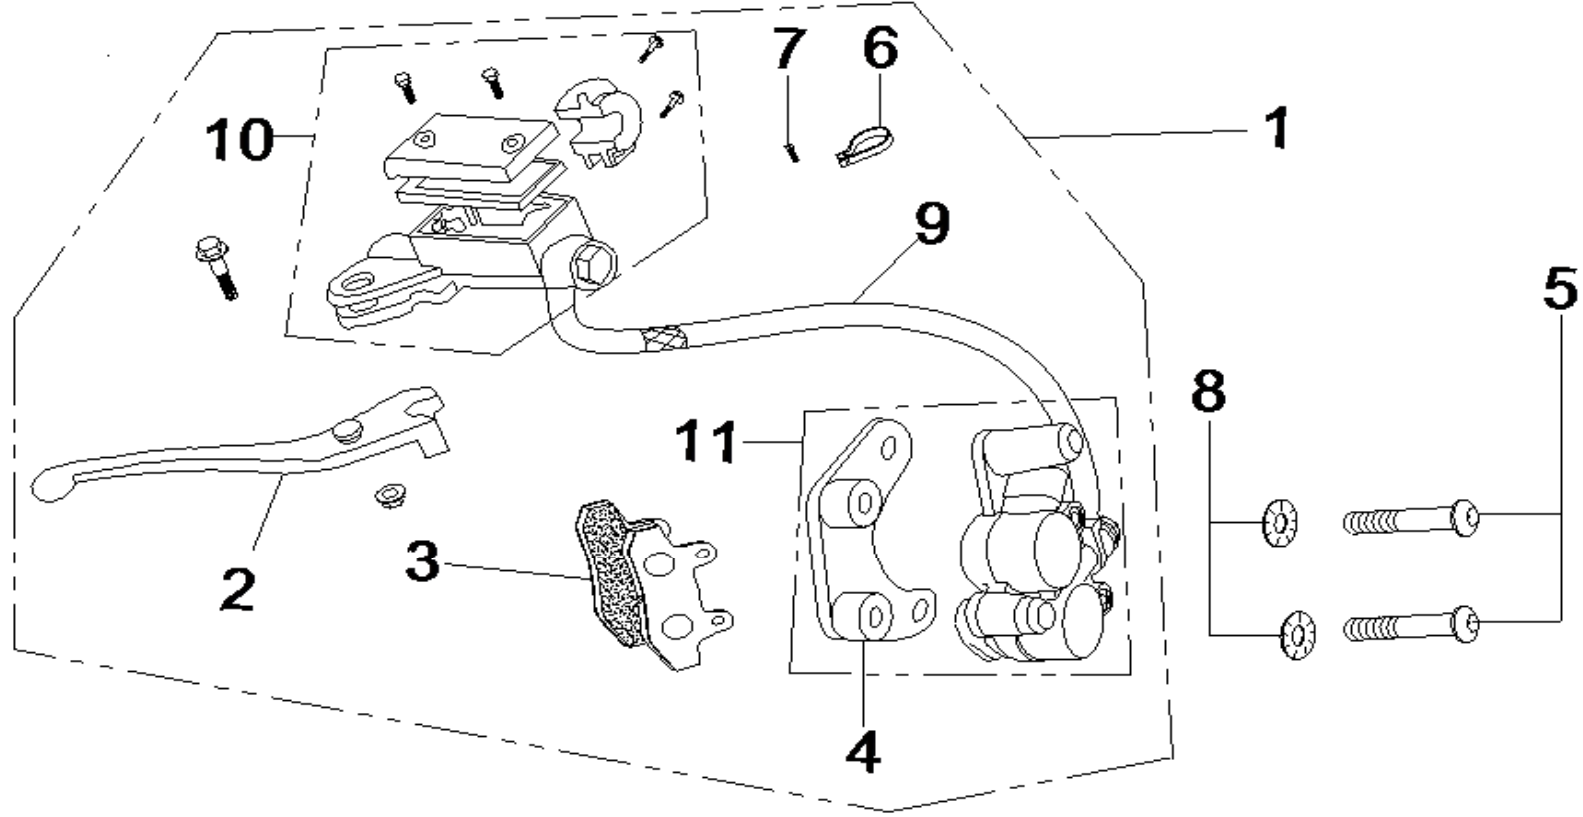

04 FRONT BRAKE

DIA.N	PART NO.	DESCRIPTION	Q'TY	DIA.N	PART NO.	DESCRIPTION	Q'TY
R04-01	44100-170-0100	Disc Brake Comp-Front	1				
R04-02	44131-148-0100	Lever-Brake-Front	1				
R04-03	44252-148-0100	Brake Disc Pads-Front	1				
R04-04	44251-170-0100	Bracket-Caliper-Front	1				
R04-05	90549-169-0000	Bolt-Hex Head-M8x45	2				
R04-06	44014-170-0000	Clamp-Brake Hose-Front	1				
R04-07	90536-170-0000	Bolt-Hex Head-M6x10	1				
R04-08	862.1-8-00	Washer-Spina-Φ8	2				
R04-09	44105-170-0100	Brake Hose-Front	1				
R04-10	44103-148-0100	Brake Master Cylinder Assy.-Front	1				
R04-11	44201-170-0100	Brake Caliper-No Pads-Front	1