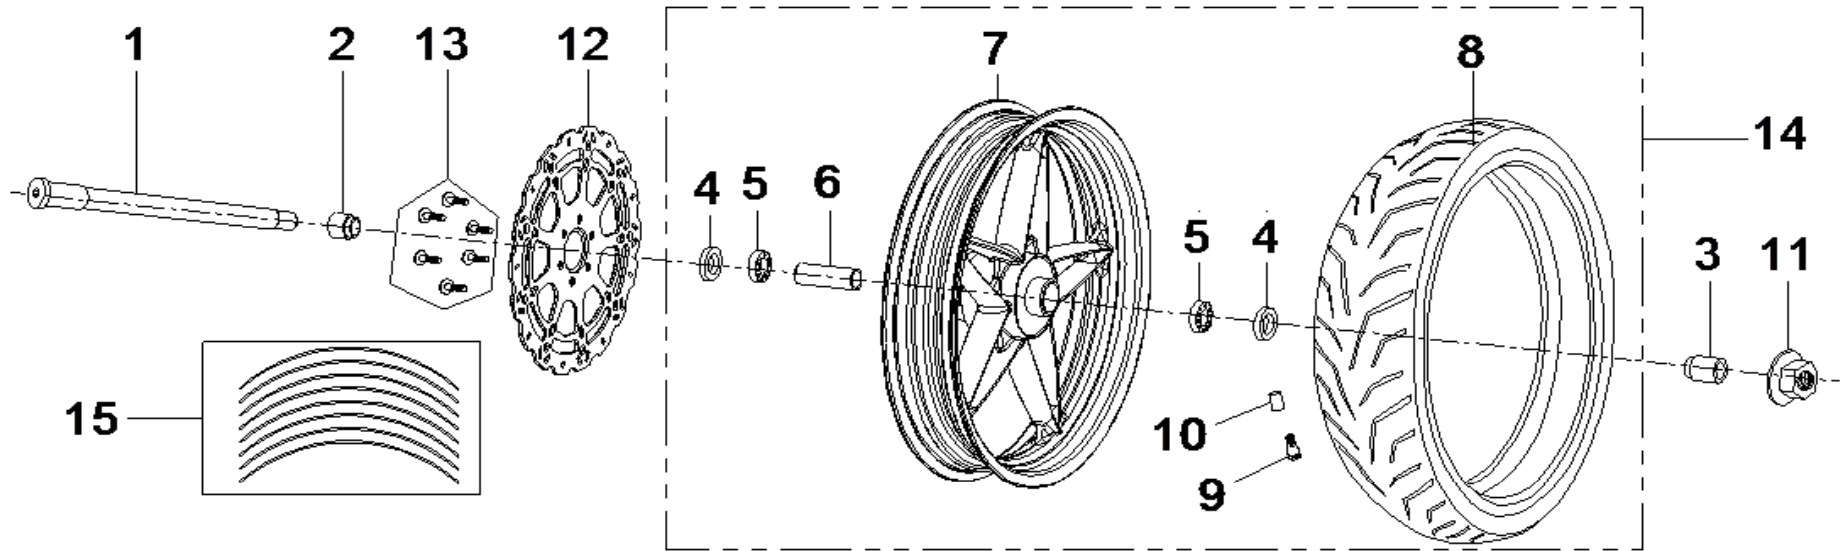

06 FRONT WHEEL

DIA.N	PART NO.	DESCRIPTION	Q'TY	DIA.N	PART NO.	DESCRIPTION	Q'TY
R06-01	41010-170-0000	Axle-Front-Φ20x M18x249	1	R06-11	41137-170-0000	Nut-Flanged-M18X1.5	1
R06-02	41112-170-0000	Spacer-Axle-Front-Left	1	R06-12	44011-170-0100	Disc-Brake-Front-Φ300	1
R06-03	41113-170-0000	Spacer-Axle-Front-Right	1	R06-13	70.3-8-25	Bolt-Hex Head-M8x25	6
R06-04	41116-148-0000	Oil Seal-OS-1384K-Φ25xΦ40x7	2	R06-14	41100-170-0000	Wheel Assy With Tyre-100/70-17-Front-Red	1
R06-05	276-61904	Bearing 61904	2	R06-14	41100-170-0100	Wheel Assy With Tyre-100/70-17-Front-Yellow	1
R06-06	41115-170-0000	Spacer-Hub-Inner-Front	1	R06-14	41100-170-0200	Wheel Assy With Tyre-100/70-17-Front-Blue	1
R06-07	41132-170-0000	Rim-2.75x17-Front-Red	1	R06-14	41100-170-0300	Wheel Assy With Tyre-100/70-17-Front-Green	1
R06-07	41132-170-0100	Rim-2.75x17-Front-Yellow	1	R06-14	41100-170-0400	Wheel Assy With Tyre-100/70-17-Front-White	1
R06-07	41132-170-0200	Rim-2.75x17-Front-White	1	R06-15	92128-148-0000	Pin Stripe-Wheel-(8 pcs/wheel)-Red	8
R06-07	41132-170-0300	Rim-2.75x17-Front-Blue	1	R06-15	92128-148-0100	Pin Stripe-Wheel-(8 pcs/wheel)-Yellow	8
R06-07	41132-170-0400	Rim-2.75x17-Front-Green	1	R06-15	92128-148-0200	Pin Stripe-Wheel-(8 pcs/wheel)-White	8
R06-08	41162-148-0000	Tyre-100/70-17-Front	1	R06-15	92128-148-0300	Pin Stripe-Wheel-(8 pcs/wheel)-Blue	8
R06-09	41002-170-0000	Valve-Tyre	1	R06-15	92128-148-0400	Pin Stripe-Wheel-(8 pcs/wheel)-Green	8
R06-10	41001-148-0000	Dust Cap-Tyre Valve	1