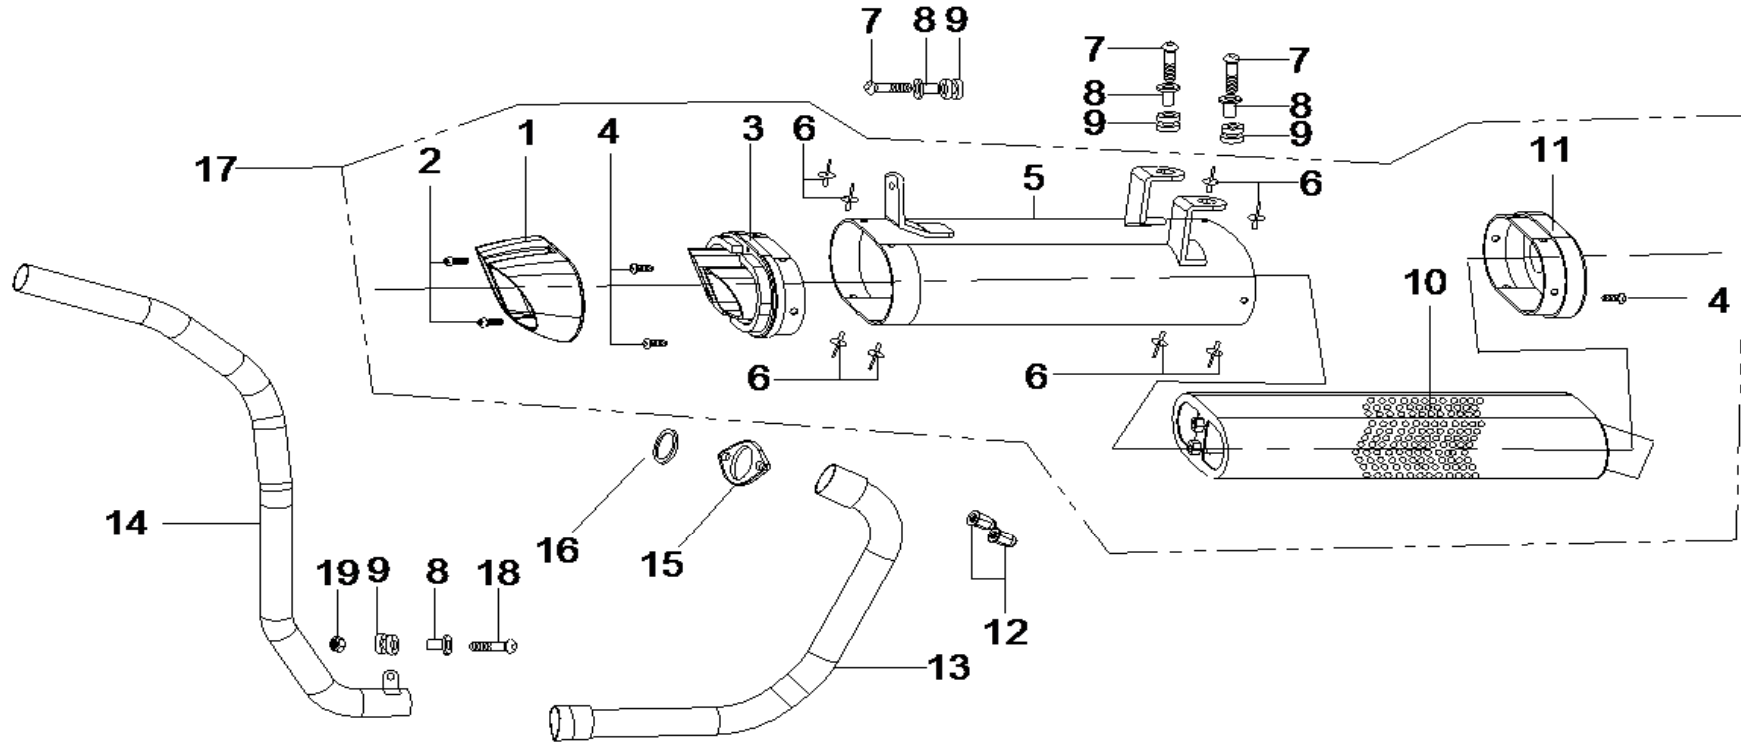

10 EXHAUST

DIA.N	PART NO.	DESCRIPTION	Q'TY	DIA.N	PART NO.	DESCRIPTION	Q'TY
R10-01	18305-148-0000	End Cap-Muffler	1	R10-13	18110-170-0000	Head Pipe 125RS	1
R10-02	70.1-4-10	Bolt-Hex Head-M4x10	2	R10-14	18150-170-0000	Exhaust Pipe-Rear	1
R10-03	18330-148-0000	End Cap 2-Muffler	1	R10-15	18118-148-0000	Flange Plate-Head Pipe	1
R10-04	90534-148-0000	Bolt-Hex Head-M6x16	3	R10-16	18001-148-0000	Gasket-Head Pipe	1
R10-05	18350-170-0100	Muffler Body-(E-mark)	1	R10-17	18300-170-0100	Muffler Assy -with converter	1
R10-06	12618-5-6	Rivet-Φ5x6	8	R10-18	90543-148-0000	Bolt-Hex Head-M6x25	1
R10-07	90533-148-0000	Bolt-Hex Head-M6x20	3	R10-19	6187.1-6-00	Nut-Flanged-Nylex-M6	1
R10-08	90225-148-0000	Collar Bush -Φ22xΦ7x10	4				
R10-09	18004-148-1000	Grommet-Rubber-Φ20xΦ9x9	4				
R10-10	18354-170-0000	Screen-Muffler-with Catalytic Converter	1				
R10-11	18320-170-0000	Cap-Muffler-Front	1				
R10-12	923-6-17	Nut-M6x17	2