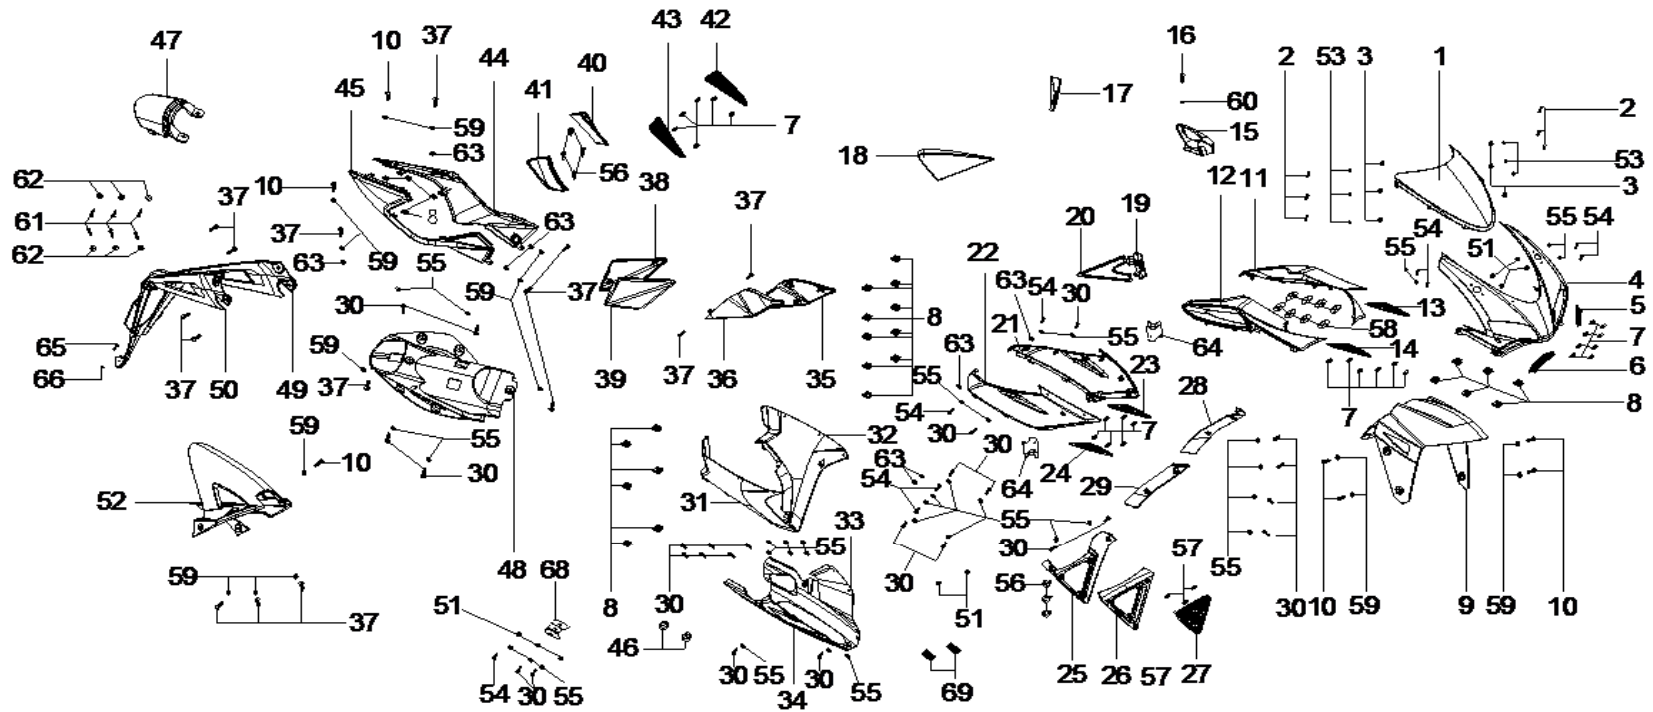

17 PLASTIC PARTS

[2/6]

DIA.N	PART NO.	DESCRIPTION	Q'TY	DIA.N	PART NO.	DESCRIPTION	Q'TY
R17-13	82317-169-0200	Mesh-Fairing Infill-Left-Yellow	1	R17-20	82806-170-0000	Frame Infill-Front-Right	1
R17-13	82317-169-0300	Mesh-Fairing Infill-Left-Blue	1	R17-21	82310-169-0000	Fairing-Upper-Left-Red	1
R17-13	82317-169-0400	Mesh-Fairing Infill-Left-Green	1	R17-21	82310-169-0100	Fairing-Upper-Left-Black	1
R17-14	82318-169-0000	Mesh-Fairing Infill-Right-Red	1	R17-21	82310-169-0200	Fairing-Upper-Left-Yellow	1
R17-14	82318-169-0100	Mesh-Fairing Infill-Right-Black	1	R17-21	82310-169-0300	Fairing-Upper-Left-White	1
R17-14	82318-169-0200	Mesh-Fairing Infill-Right-Yellow	1	R17-21	82310-169-0400	Fairing-Upper-Left-Blue	1
R17-14	82318-169-0300	Mesh-Fairing Infill-Right-Blue	1	R17-21	82310-169-0500	Fairing-Upper-Left-Green	1
R17-14	82318-169-0400	Mesh-Fairing Infill-Right-Green	1	R17-22	82312-169-0000	Fairing-Upper-Right-Red	1
R17-15	83101-170-0000	Cover-Main Switch	1	R17-22	82312-169-0100	Fairing-Upper-Right-Black	1
R17-16	90552-169-0000	Bolt-Hex Head-M4x8	1	R17-22	82312-169-0200	Fairing-Upper-Right-Yellow	1
R17-17	83107-169-0000	Cover-Fuel Tank-Front-Left	1	R17-22	82312-169-0300	Fairing-Upper-Right-White	1
R17-18	83108-169-0000	Cover-Fuel Tank-Front-Right	1	R17-22	82312-169-0400	Fairing-Upper-Right-Blue	1
R17-19	82805-170-0000	Frame Infill-Front-Left	1	R17-22	82312-169-0500	Fairing-Upper-Right-Green	1