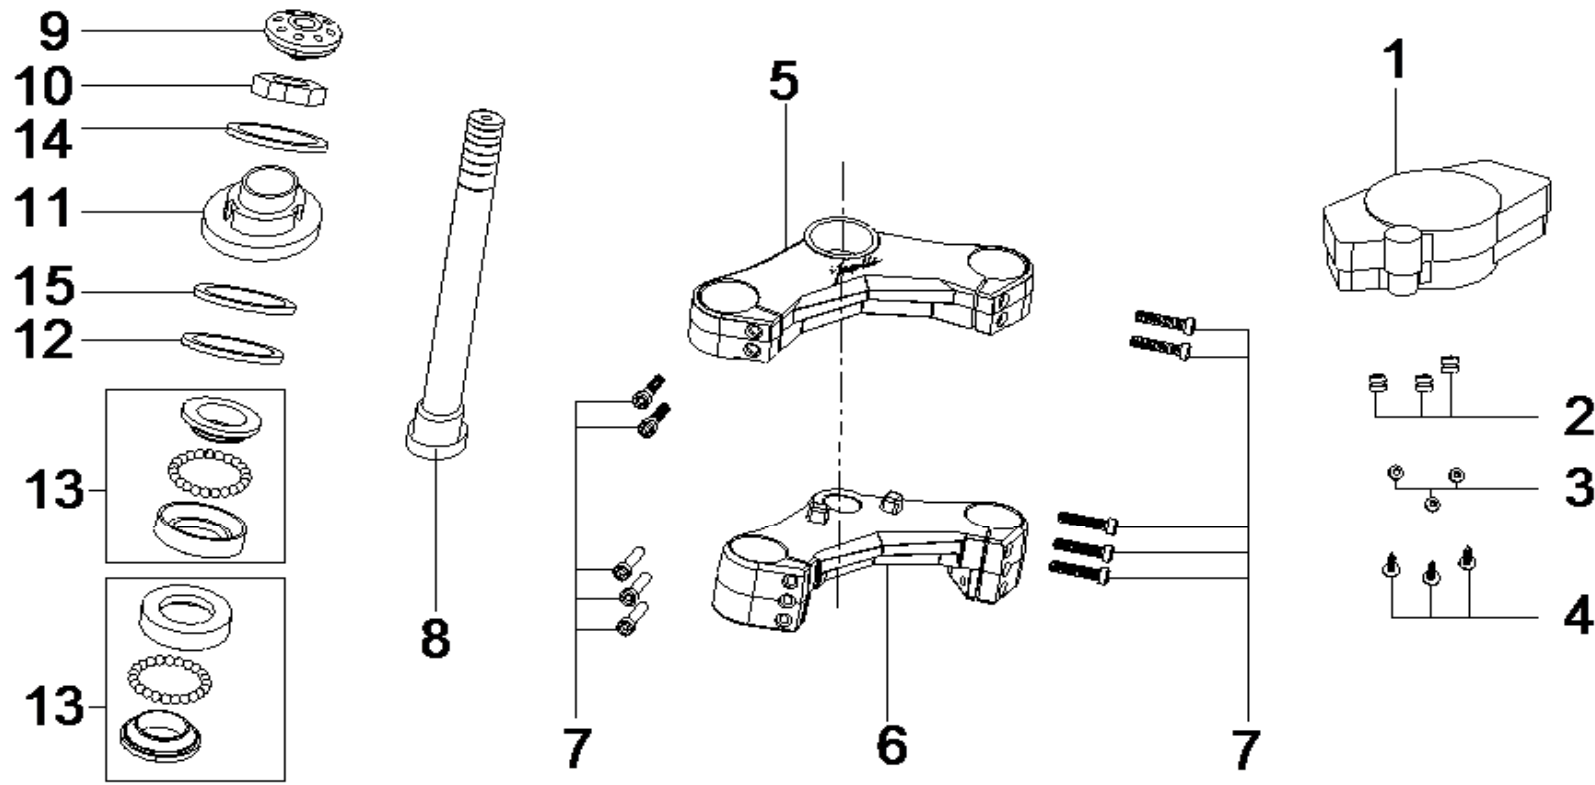

02 STEERING STEM

DIA.N	PART NO.	DESCRIPTION	Q'TY	DIA.N	PART NO.	DESCRIPTION	Q'TY
R02-01	36100-173C-0000	Speedometer Assy	1	R02-11	62124-148-0000	Nut-Adjusting-M22x1.0	1
R02-02	36103-148-0000	Grommet-Rubber-Φ14xΦ7x10	3	R02-12	62121-148-0000	Washer-Φ35.8xΦ22.5x2.0	1
R02-03	97.1-5-00	Washer-Φ5	3	R02-13	92210-148-0000	Bearing Set-Steering-168905D	2
R02-04	845-3.8-12	Screw-ST 3.8x12	3	R02-14	62122-148-0000	Washer-Φ37xΦ23.5x1.5	1
R02-05	62110-169-0000	Triple Clamp-Upper	1	R02-15	62111-170-0000	Washer-Φ38xΦ25x3.0	1
R02-06	62126-170-0000	Triple Clamp-Lower	1				
R02-07	70.1-6-25	Bolt-Hex Head-M6x25	10				
R02-08	62127-170-0000	Steering Stem	1				
R02-09	62128-148-0000	Cap-Steering Stem	1				
R02-10	62123-148-0000	Nut-Steering Stem-M22x8x1.0	1				

17 PLASTIC PARTS

[6/6]

DIA.N	PART NO.	DESCRIPTION	Q'TY	DIA.N	PART NO.	DESCRIPTION	Q'TY
R17-52	82201-148-0000	Hugger-Rear	1	R17-65	70.1-5-10	Bolt-Hex Head-M5x10	1
R17-53	97.1-4-00	Washer-Φ4	6	R17-66	6170-5-00	Nut-Hex M5	1
R17-54	90553-169-0000	Bolt-Hex Head-M5x20	11	R17-67	96.1-5-00	Washer-Φ5-Larger	4
R17-55	97.1-5-00	Washer-Φ5	33	R17-68	83701-173B-0100	Bracket-Dash Panels	0
R17-56	845-3.8-16	Screw-ST 3.8x12	7	R17-69	82824-169-0000	Rubber-70x45x5	0
R17-57	71113-169-0000	Nut-Lock-Φ3.5XΦ10	3	R17-70	96.1-6-00	Washer-Φ6-Larger	1
R17-58	71112-148-0000	Clip-Φ7.5xΦ18	10	R17-71	82319-169-0000	Socket-Rubber	1
R17-59	97.1-6-00	Washer-Φ6	16				
R17-60	97.1-4-00	Washer-Φ4	1				
R17-61	845-3.8-10	Screw-ST 3.8x10	6				
R17-62	96.1-5-00	Washer-Φ5-Larger	6				
R17-63	18011-148-0000	Spacer-Rubber-Φ17xΦ6x2	8				
R17-64	82341-169-0000	Cushion-Fairing inside	2				