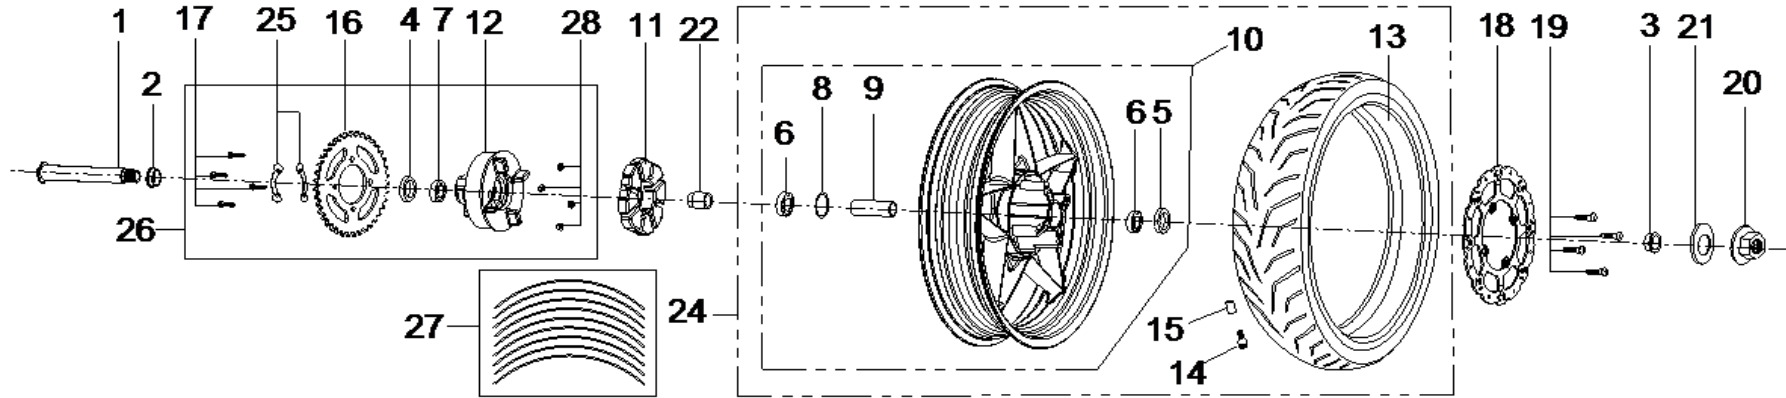

07 REAR WHEEL

DIA.N	PART NO.	DESCRIPTION	Q'TY	DIA.N	PART NO.	DESCRIPTION	QTY
R07-01	41220-148-0000	Axle-M22x266-Rear	1	R07-17	5782-10-63-1.25	Bolt-Hex Head-M10x63x1.25	4
R07-02	41212-170-0000	Spacer-Axle-Rear-Left	1	R07-18	44012-170-0100	Disc-Brake-Rear-Φ258	1
R07-03	41213-170-0000	Spacer-Axle-Rear-Right	1	R07-19	70.3-8-25	Bolt-Hex Head-M8x25	4
R07-04	41216-148-0000	Oil Seal-OS-1180-Φ35xΦ47x7	1	R07-20	41222-148-0000	Nut-Axle-Rear-M22x1.5	1
R07-05	41217-148-0000	Oil Seal-OS-3188-Φ30xΦ48x8	1	R07-21	41223-148-0000	Washer-Φ35xΦ22x3	1
R07-06	276-61905	Bearing 61905	2	R07-22	41245-170-0000	Spacer-Sprocket Seat-Rear	1
R07-07	276-61906	Bearing 61906	1	R07-23	41219-170-0000	Collar-Inner-Rear Hub-Φ49xΦ56x10	1
R07-08	91208-170-0000	O-Rin-Φ45*Φ3	1	R07-24	41200-170-0000	Wheel Assy-With Tyre-130/70-17-Rear-Red	1
R07-09	41214-170-0000	Spacer-Hub-Inner-Rear-Φ25.5xΦ32x79.25	1	R07-24	41200-170-0100	Wheel Assy-With Tyre-130/70-17-Rear-Yellow	1
R07-10	41232-170-0000	Rim-3.5x17-Rear-Red	1	R07-24	41200-170-0200	Wheel Assy-With Tyre-130/70-17-Rear-White	1
R07-10	41232-170-0100	Rim-3.5x17-Rear-Yellow	1	R07-24	41200-170-0300	Wheel Assy-With Tyre-130/70-17-Rear-Blue	1
R07-10	41232-170-0200	Rim-3.5x17-Rear-White	1	R07-24	41200-170-0400	Wheel Assy-With Tyre-130/70-17-Rear-Green	1
R07-10	41232-170-0300	Rim-3.5x17-Rear-Blue	1	R07-25	45105-148-0100	Lock Plate	2
R07-10	41232-170-0400	Rim-3.5x17-Rear-Green	1	R07-26	41140-170-0100	Sprocket Seat with Sprocket-37T	1
R07-11	41252-170-0000	Damper-Rear Wheel	1	R07-26	41140-175B-0100	Sprocket Seat with Sprocket-40T	1
R07-12	41235-170-0100	Seat-Sprocket-Rear	1	R07-27	92128-148-0000	Pin Stripe-Wheel-(8 pcs/wheel)-Red	8
R07-13	41262-148-0000	Tyre-130/70-17-Rear	1	R07-27	92128-148-0100	Pin Stripe-Wheel-(8 pcs/wheel)-Yellow	8
R07-14	41002-170-0000	Valve-Tyre	1	R07-27	92128-148-0200	Pin Stripe-Wheel-(8 pcs/wheel)-White	8
R07-15	41001-148-0000	Dust Cap-Tyre Valve	1	R07-27	92128-148-0300	Pin Stripe-Wheel-(8 pcs/wheel)-Blue	8
R07-16	45104-170-0001	Sprocket-H520-37T-Rear	1	R07-27	92128-148-0400	Pin Stripe-Wheel-(8 pcs/wheel)-Green	8
R07-16	45104-175B-0001	Sprocket-H520-40T-Rear	1