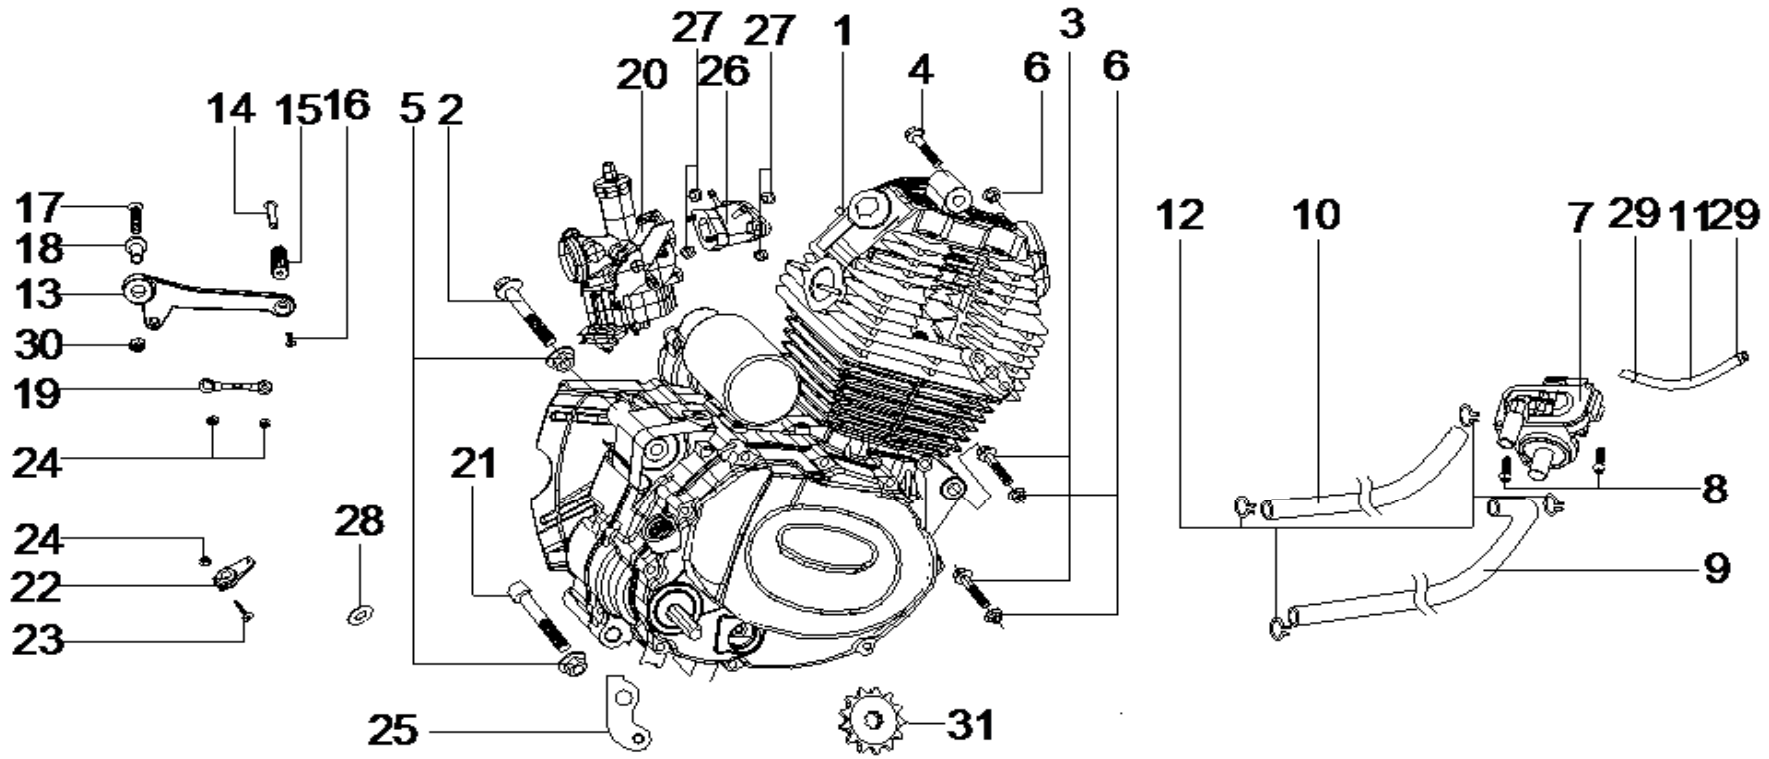

09 ENGINE

[1/2]

DIA.N	PART NO.	DESCRIPTION	Q'TY	DIA.N	PART NO.	DESCRIPTION	Q'TY
R09-01	10000-148-0100	Engine Comp-125	1	R09-11	18701-148-0000	Hose-Rubber-Φ4.5xΦ8.5x420	1
R09-02	5789-10-115-1.25	Bolt-Flanged-M10x115x1.25	1	R09-12	90414-148-0000	Clamp-Φ14x10x1	4
R09-03	5789-8-90	Bolt-Flanged-M8x90	2	R09-13	23411-170-0000	Gear Change Pedal	1
R09-04	5789-8-70	Bolt-Flanged-M8x70	1	R09-14	23412-148-0000	Pivot-Gear Change Pedal	1
R09-05	6187.1-10-1.25	Nut-Flanged-Nylex-M10x1.25	2	R09-15	23417-148-0000	Rubber-Gear Change Pedal	1
R09-06	6187.1-8-00	Nut-Flanged-Nylex-M8	3	R09-16	70.3-6-20	Bolt-Hex Head-M6x20	1
R09-07	18720-148-0000	SAI Valve	1	R09-17	70.3-8-48	Bolt-Hex Head-M8x48	1
R09-08	90534-148-0000	Bolt-Hex Head-M6x16	2	R09-18	23418-170-0000	Bush-Gear Change Pedal	1
R09-09	18702-148-0000	Hose-Rubber-Φ16xΦ11x560	1	R09-19	23401-170-0000	Fisheye Bearing	1
R09-10	18740-148-0000	Hose-Rubber-Φ15xΦ9x210	1	R09-20	16100-148-0000	Carburetor	1