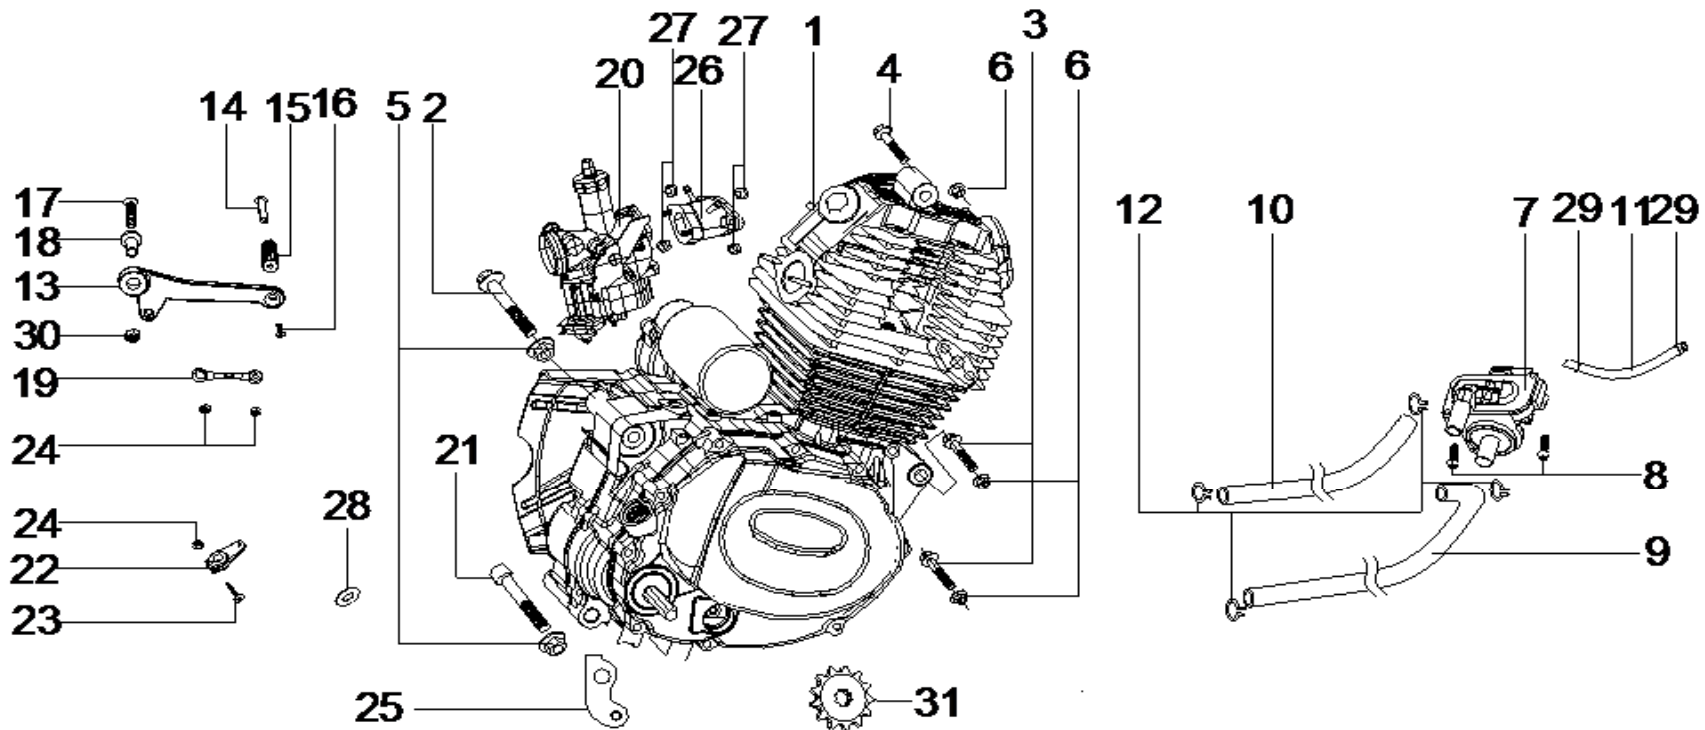

09 ENGINE

[1/2]

DIA.N	PART NO.	DESCRIPTION	Q'TY	DIA.N	PART NO.	DESCRIPTION	Q'TY
R09-01	10000-148-0100	Engine Comp-125	1	R09-11	18701-148-0000	Hose-Rubber-Φ4.5xΦ8.5x420	1
R09-02	5789-10-115-1.25	Bolt-Flanged-M10x115x1.25	1	R09-12	90414-148-0000	Clamp-Φ14x10x1	4
R09-03	5789-8-90	Bolt-Flanged-M8x90	2	R09-13	23411-170-0000	Gear Change Pedal	1
R09-04	5789-8-70	Bolt-Flanged-M8x70	1	R09-14	23412-148-0000	Pivot-Gear Change Pedal	1
R09-05	6187.1-10-1.25	Nut-Flanged-Nylex-M10x1.25	2	R09-15	23417-148-0000	Rubber-Gear Change Pedal	1
R09-06	6187.1-8-00	Nut-Flanged-Nylex-M8	3	R09-16	70.3-6-20	Bolt-Hex Head-M6x20	1
R09-07	18720-148-0000	SAI Valve	1	R09-17	70.3-8-48	Bolt-Hex Head-M8x48	1
R09-08	90534-148-0000	Bolt-Hex Head-M6x16	2	R09-18	23418-170-0000	Bush-Gear Change Pedal	1
R09-09	18702-148-0000	Hose-Rubber-Φ16xΦ11x560	1	R09-19	23401-170-0000	Fisheye Bearing	1
R09-10	18740-148-0000	Hose-Rubber-Φ15xΦ9x210	1	R09-20	16100-148-0000	Carburetor	1

09 ENGINE
[2/2]

DIA.N	PART NO.	DESCRIPTION	Q'TY	DIA.N	PART NO.	DESCRIPTION	Q'TY
R09-21	70.1-10-120-1.25	Bolt-Hex Head-M10x120	1	R09-31	45107-170-0000	Sprocket-520-13T-Front-125	1
R09-22	23404-170-0200	Linkage Rod-Gear Change Pedal	1				
R09-23	90535-148-0000	Bolt-Hex Head-M6x22	1				
R09-24	889.1-6-00	Nut-Hex Nylon-M6	3				
R09-25	18160-170-0000	Bracket-Exhaust Pipe-Rear	1				
R09-26	16140-148-0000	Intake Pipe-125	1				
R09-27	889.1-6-00	Nut-Hex Nylon-M6	4				
R09-28	97.1-10-00	Washer-Φ10	1				
R09-29	90402-148-0000	Clamp-Φ8x8x0.7	2				
R09-30	889.1-8-00	Nut-Hex Nylon-M8	1				