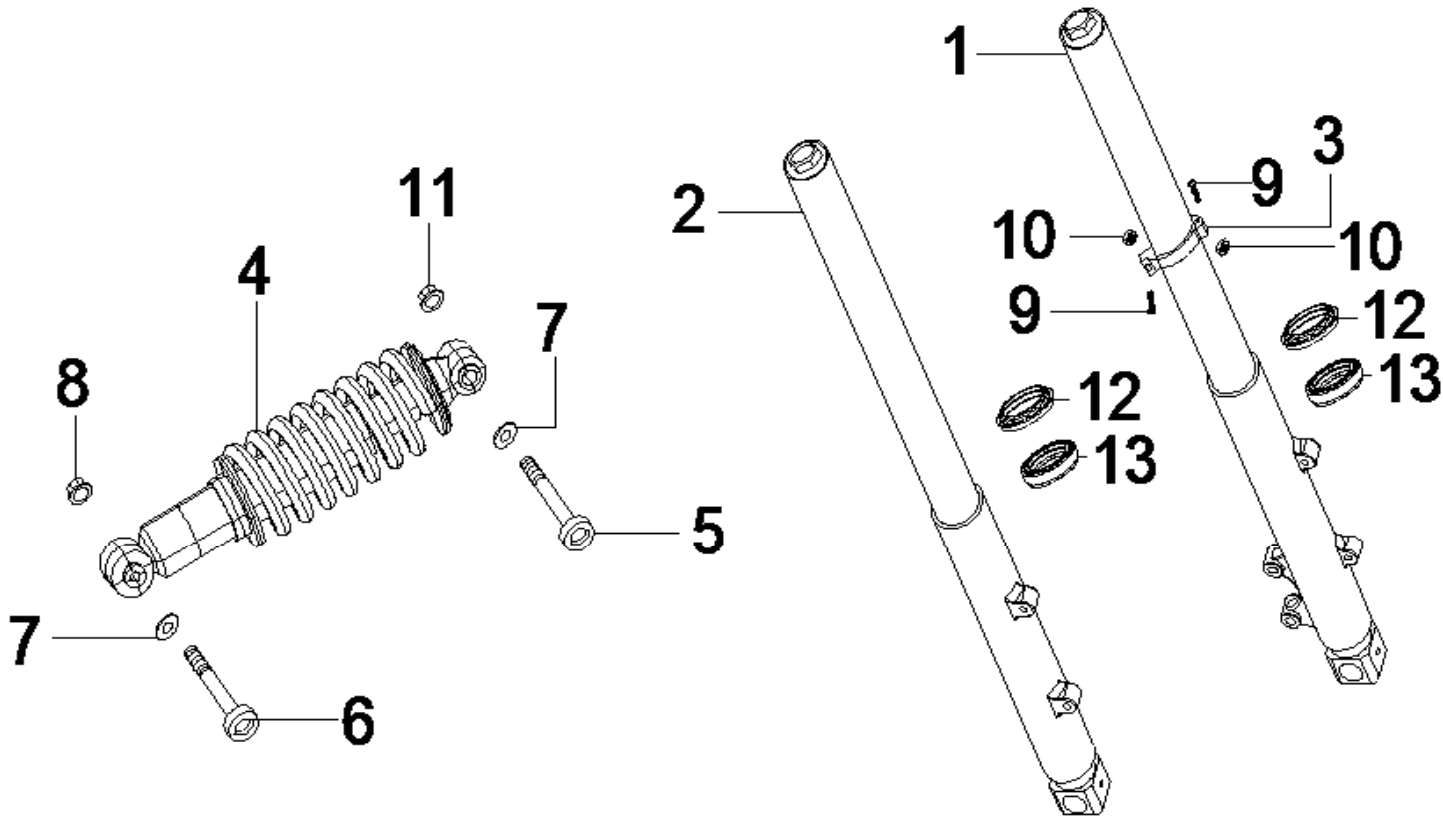

08 SUSPENSION

DIA.N	PART NO.	DESCRIPTION	Q'TY	DIA.N	PART NO.	DESCRIPTION	Q'TY
R08-01	52100-170-0000	Absorber-E-Front-Left	1	R08-07	97.1-10-00	Washer-Φ10	2
R08-01	52100-170-0001	Absorber-A-Front-Left	1	R08-08	6187.1-10-1.25	Nut-Flanged-Nylex-M10x1.25	1
R08-01	52100-170-0200	Absorber-O-Front-Left	1	R08-09	70.1-5-16	Bolt-Hex Head-M5x16	2
R08-02	52200-170-0000	Absorber-E-Front-Right	1	R08-10	6170-5-00	Nut-Hex M5	2
R08-02	52200-170-0001	Absorber-A-Front-Right	1	R08-11	6170-10-1.25	Nut-Hex-M10x1.25	1
R08-02	52200-170-0200	Absorber-O-Front-Right	1	R08-12	52101-148-0000	Dust Seal-Front Absorber (~2010.06)	2
R08-03	44013-148-0000	Clamp-Front Brake Hose-Upper-Φ38	1	R08-12	52101-148-0010	Dust Seal-Front Absorber (2010.07~)	2
R08-04	55100-170-0000	Absorber-Rear	1	R08-13	52107-148-0000	Oil Seal-Front Absorber (~2010.06)	2
R08-05	70.1-10-50-1.25	Bolt-Hex Head-M10x50x1.25	2	R08-13	52107-148-0010	Oil Seal-Front Absorber (2010.07~)	2
R08-06	70.1-10-55-1.25	Bolt-Hex Head-M10x55x1.25	1