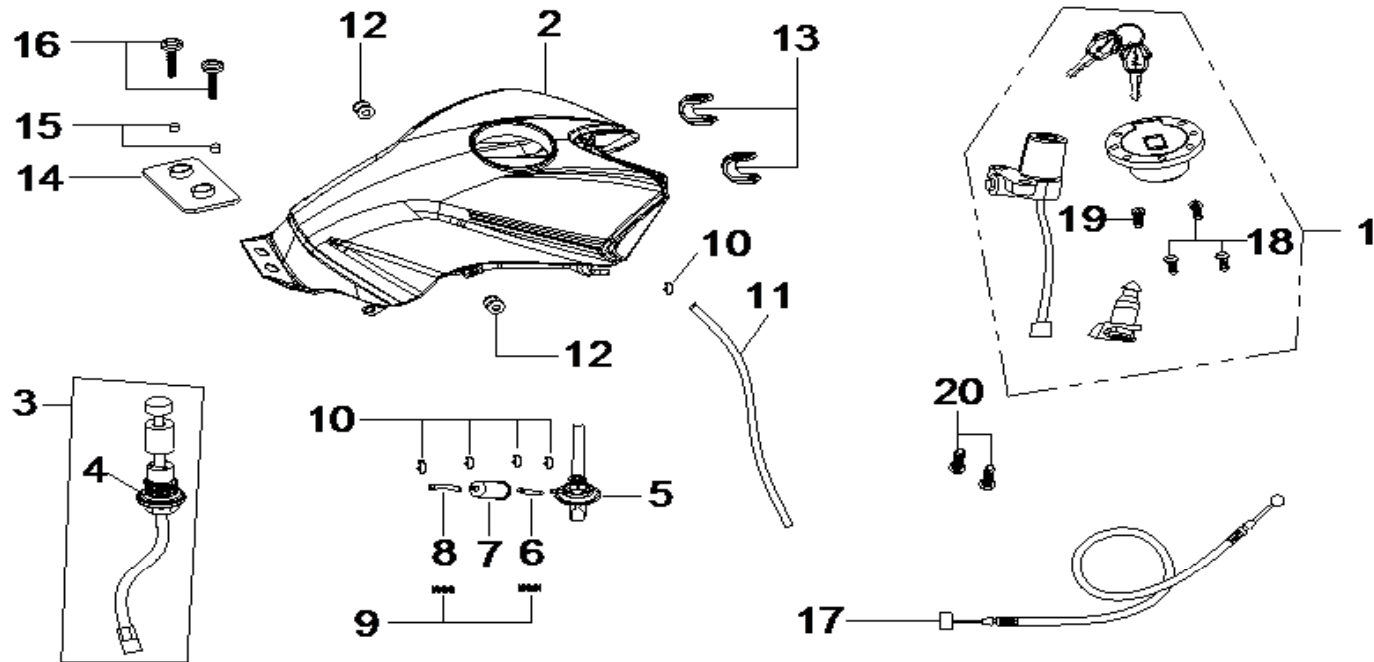

13 FUEL TANK

DIA.N	PART NO.	DESCRIPTION	Q'TY	DIA.N	PART NO.	DESCRIPTION	Q'TY
R13-01	93100-170-0100	Key Set	1	R13-10	90402-148-0000	Clamp-Φ8x8x0.7	5
R13-02	81130-170-0001	Fuel Tank Comp-Red	1	R13-11	16834-170-0000	Hose-Rubber-Φ4.5xΦ8.5x700	1
R13-02	81130-170-0101	Fuel Tank Comp-Black	1	R13-12	81105-170-0000	Grommet-Rubber-Φ11xΦ23.5x16	2
R13-02	81130-170-0201	Fuel Tank Comp-Yellow	1	R13-13	81106-170-0001	Rubber-Fuel Tank-Front	2
R13-02	81130-170-0301	Fuel Tank Comp-White	1	R13-14	81109-170-0200	Rubber-Fuel Tank-Rear	2
R13-02	81130-170-0401	Fuel Tank Comp-Blue	1	R13-15	81107-170-0000	Collar-Φ10xΦ8.2x6.5	2
R13-02	81130-170-0501	Fuel Tank Comp-Green	1	R13-16	90544-148-0000	Bolt-Hex Head-M8x16	2
R13-03	36130-170-0200	Fuel Unit	1	R13-17	43910-170-0000	Cable-Seat Lock	1
R13-04	36002-170-0200	Oil Seal-Fuel Unit	1	R13-18	70.1-5-20	Bolt-Hex Head-M5x20	3
R13-05	81400-148-0100	Fuel Cock-Gravity-since 11-0310	1	R13-19	70.1-5-10	Bolt-Hex Head-M5x10	1
R13-06	16831-148-0000	Fuel Tube-Φ4xΦ8.5x100	1	R13-20	90533-148-0000	Bolt-Hex Head-M6x20	2
R13-07	16020-148-0000	Fuel Filter	1				
R13-08	16831-148-0000	Fuel Tube-Φ4xΦ8.5x100	1				
R13-09	16833-148-0000	Spring-Fuel Tube-Φ9x1x90	1