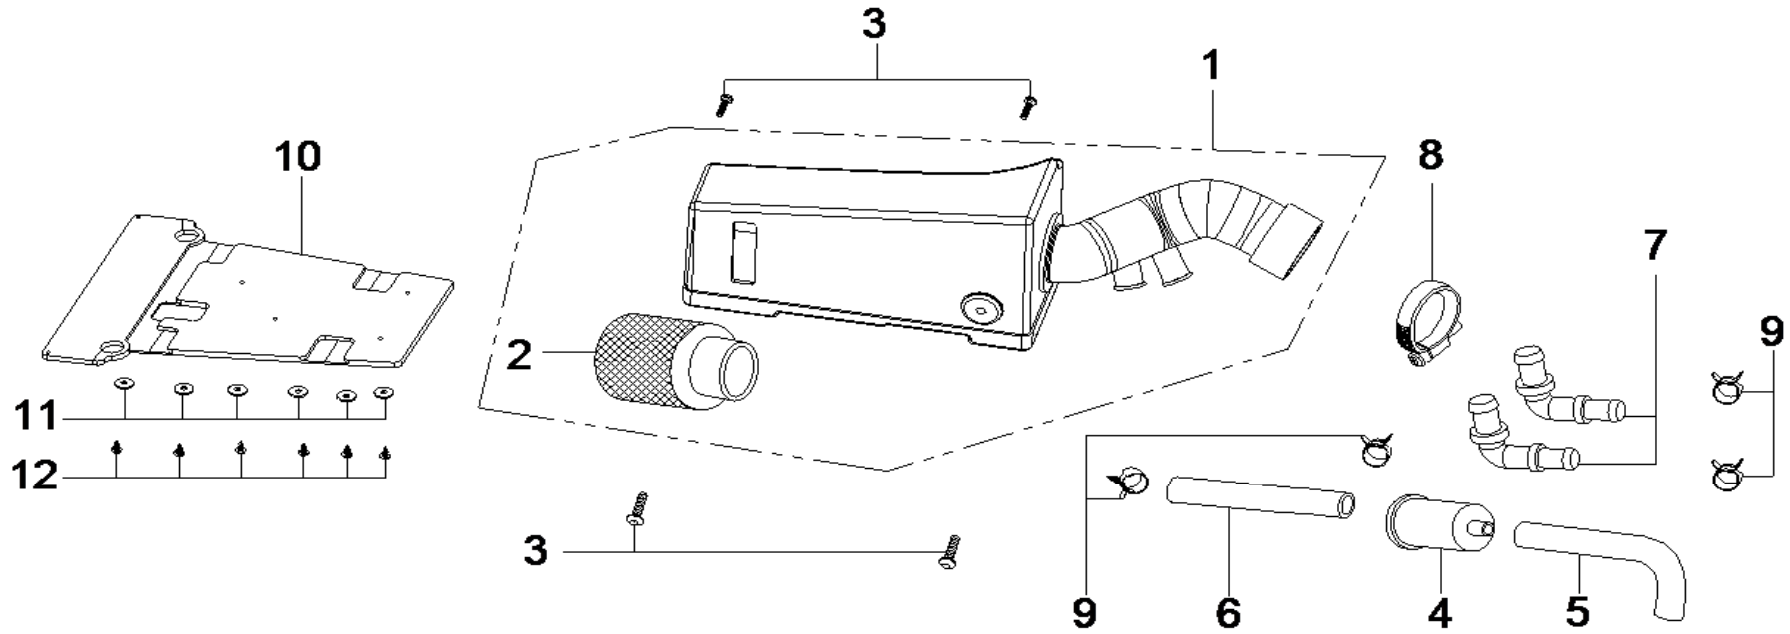

11 AIR CLEANER

DIA.N	PART NO.	DESCRIPTION	Q'TY	DIA.N	PART NO.	DESCRIPTION	Q'TY
R11-01	17100-170-0000	Air Cleaner Assy 125RS	1	R11-12	845-3.8-12	Screw-ST 3.8x12	6
R11-02	17160-170-0000	Filter-Air 125RS	1				
R11-03	90536-148-0000	Bolt-Hex Head-M6x10	4				
R11-04	18811-148-0000	Filter-Breather Tube	1				
R11-05	18813-148-0000	Breather Tube 1-Φ9xΦ15	1				
R11-06	18814-148-0000	Breather Tube 2-Φ9xΦ15x45	1				
R11-07	17121-148-0000	Connector Pipe	2				
R11-08	17150-148-0000	Clamp-Air Intake	1				
R11-09	90413-148-0000	Clamp-Φ10-Φ16	4				
R11-10	17183-170-0000	Waterproof Rubber Plate-Air filter	1				
R11-11	96.1-4-00	Washer-Φ4-Larger	6