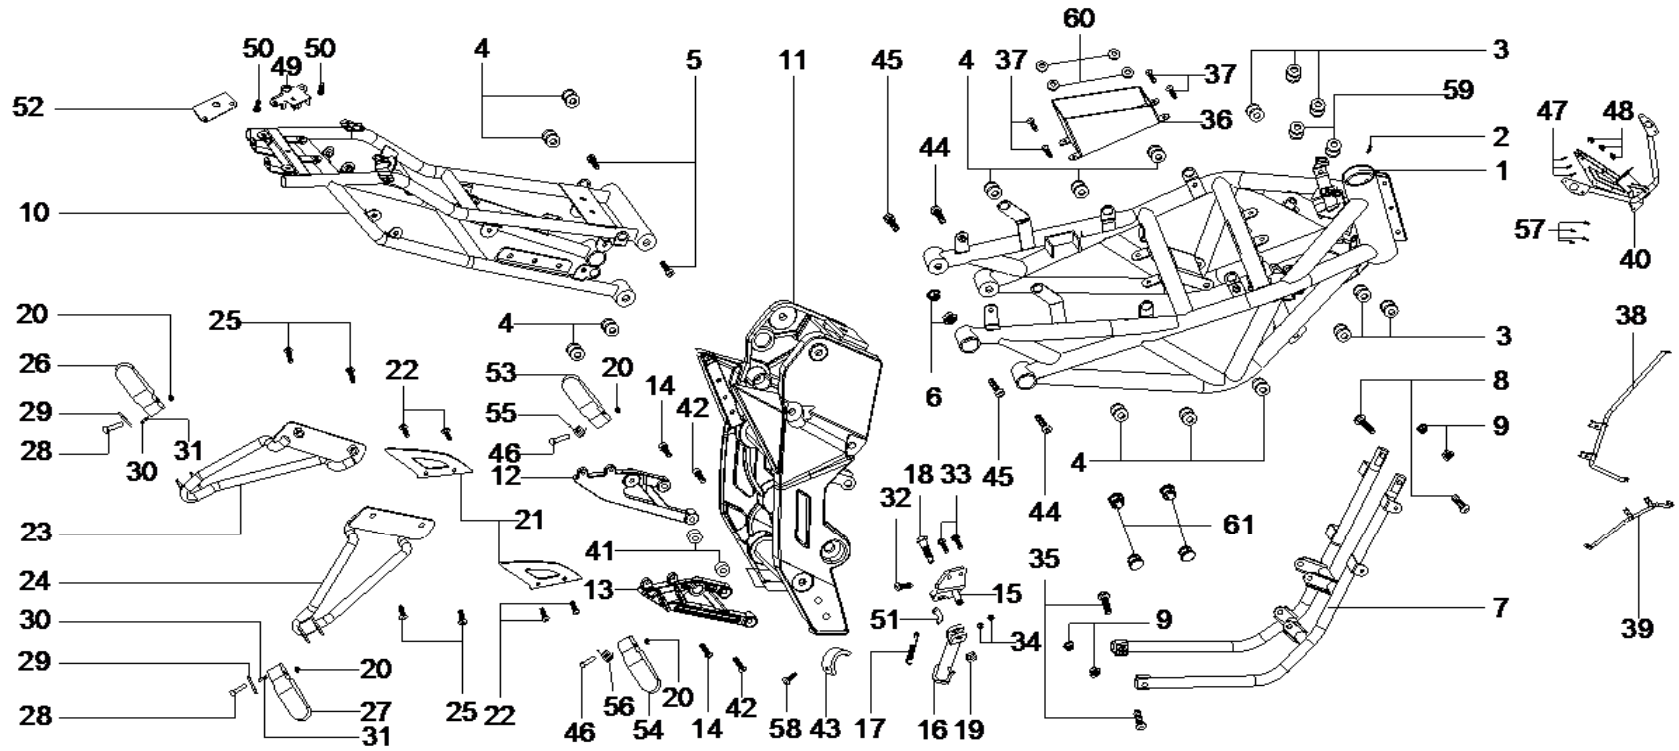

14 FRAMES
[1/3]

DIA.N	PART NO.	DESCRIPTION	Q'TY	DIA.N	PART NO.	DESCRIPTION	Q'TY
R14-01	51100-169-0000	Frame-Main-Grey	1	R14-11	51300-170-0100	Outrigger Assy	1
R14-01	51100-169-0100	Frame-Main-Red	1	R14-12	54130-170-0000	Bracket-Footpeg-Front-Left	1
R14-02	92045-148-0000	Grease Nipple	1	R14-13	54140-170-0000	Bracket-Footpeg-Front-Right	1
R14-03	36103-170-0000	Grommet-Rubber-φ14xφ7x10	6	R14-14	70.3-8-35	Bolt-Hex Head-M8x35	2
R14-04	18004-148-0000	Grommet-Rubber-φ20xφ9x9	10	R14-15	54001-175B-0000	Bracket-Side Stand	1
R14-05	70.1-10-28-1.25	Bolt-Hex Head-M10x28x1.25	2	R14-16	54520-170-0000	Side Stand	1
R14-06	6187.1-10-1.25	Nut-Flanged-Nylex-M10x1.25	2	R14-17	54504-169-0000	Spring-Side Stand-135xφ2.2-auto	1
R14-07	51500-148-0000	Cradle-Engine	1	R14-17	54504-169-0100	Spring-Side Stand-160xφ2.2-manual	1
R14-08	90549-169-0000	Bolt-Hex Head-M8x45	2	R14-18	54505-148-0000	Bolt-Shoulder-M10x42.5x1.5-auto	1
R14-09	6187.1-8-00	Nut-Flanged-Nylex-M8	4	R14-18	54505-148-0001	Bolt-Shoulder-M10x33.5x1.5-manual	1
R14-10	51400-170-0100	Sub Frame	1	R14-19	889.1-10-1.5	Nut-Hex Nylon-M10x1.5	1