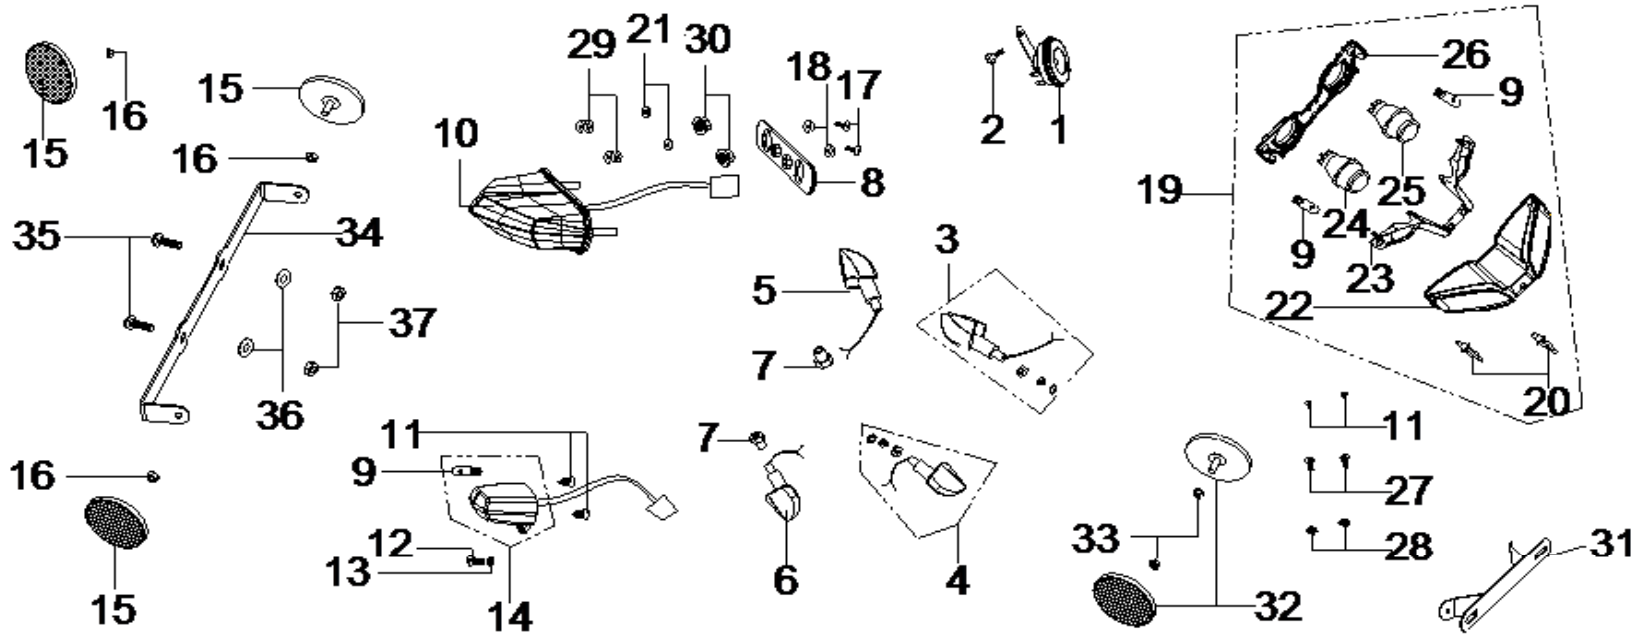

01 LIGHTS

DIA.N	PART NO.	DESCRIPTION	Q'TY	DIA.N	PART NO.	DESCRIPTION	Q'TY
R01-01	34510-148-0000	Horn	1	R01-12	90540-148-0000	Bolt-Hex Head-M4x10	1
R01-02	90536-148-0000	Bolt-Hex Head-M6x10	1	R01-13	889.1-4-00	Nut-Hex Nylon-M4	1
R01-03	35320-148-0200	Indicator-9160-Front-Left	1	R01-14	35240-148-0100	Light-License Plate	1
R01-03	35320-173C-0000	Indicator-9148-Front-Left-R (US)	1	R01-15	34840-148-0000	Rear Reflector	1
R01-04	35340-148-0200	Indicator-9160-Front-Right	1	R01-16	6170-5-00	Nut-Hex M5	1
R01-04	35340-173C-0000	Indicator-9148-Front-Right-R (US)	1	R01-17	90537-148-0000	Bolt-Hex Head-M6x12	2
R01-05	35360-148-0200	Indicator-9160-Rear-Left	1	R01-18	18011-148-0000	Spacer-Rubber-Φ17xΦ6x2	2
R01-05	35360-173C-0000	Indicator-9148-Rear-Left (US)	1	R01-19	35110-169-0200	Headlight Assy-ECIE H3	1
R01-06	35380-148-0200	Indicator-9160-Rear-Right	1	R01-20	35121-169-0000	Bulb-H1-12V/55W	2
R01-06	35380-173C-0000	Indicator-9148-Rear-Right (US)	1	R01-20	35121-169-0010	Bulb-H1-12V/35W	2
R01-07	35386-148-0000	Nut-M10x1.25	2	R01-20	35121-169-0100	Bulb-H7-12V/55W	2
R01-08	35020-170-0000	Bracket-Tail Light	1	R01-20	35121-169-0110	Bulb-H7-12V/35W	2
R01-09	35114-148-0000	Bulb-12V/5W	3	R01-20	35121-169-0200	Bulb-H3-12V/55W	2
R01-10	35210-170-0200	Tail Light-9129 RS	1	R01-20	35121-169-0210	Bulb-H3-12V/35W	2
R01-11	845-3.8-12	Screw-ST 3.8x12	4	R01-21	96.1-6-00	Bolt-Hex Head-M6x12	2