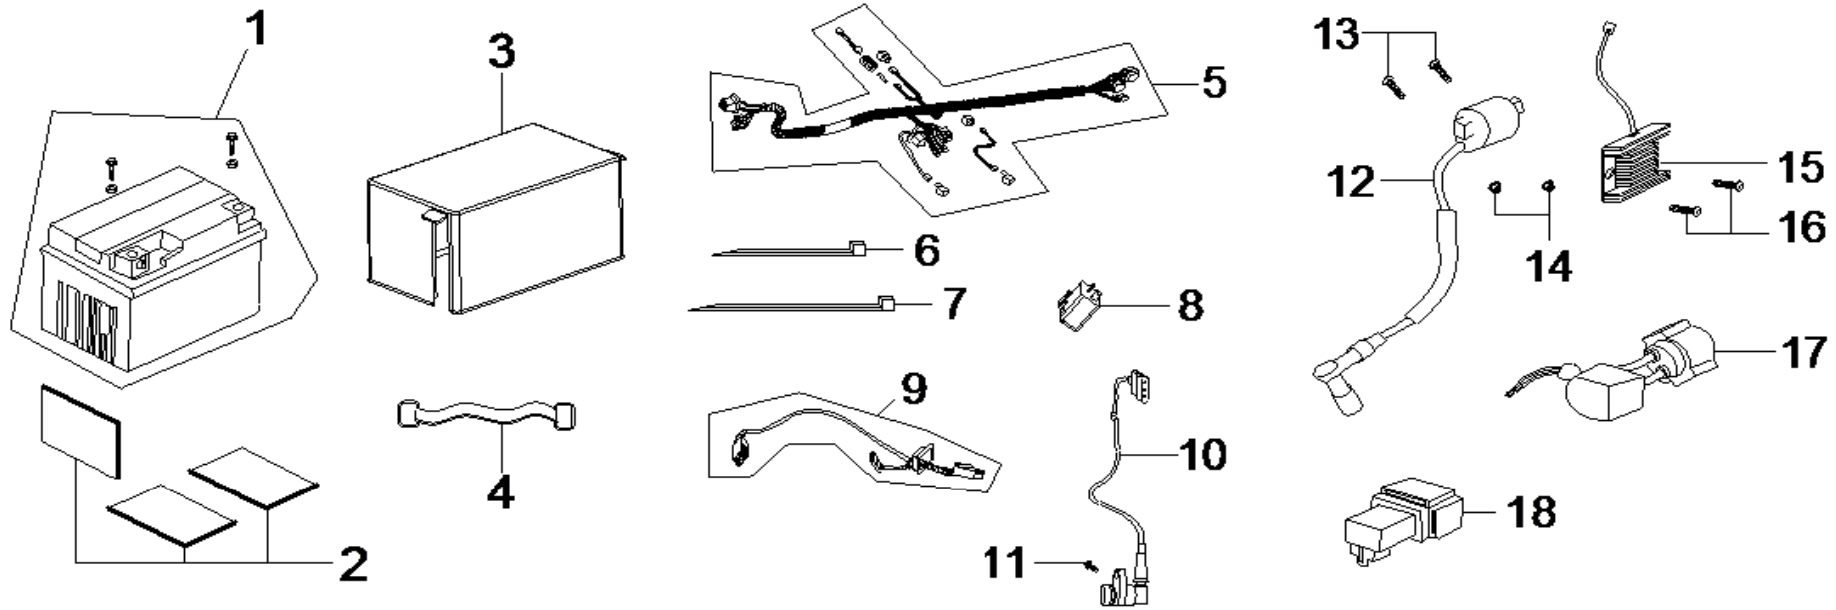

12 ELECTRICAL PARTS

DIA.N	PART NO.	DESCRIPTION	Q'TY	DIA.N	PART NO.	DESCRIPTION	Q'TY
R12-01	32210-148-0000	Battery GTX9-BS-12V8AH	1	R12-11	90534-148-0000	Bolt-Hex Head-M6x16	1
R12-02	32006-148-0000	Rubber Cushion-90x35x5	3	R12-12	33110-148-0000	Ignition Coil	1
R12-03	32222-170-0000	Battery Cover	1	R12-13	90534-148-0000	Bolt-Hex Head-M6x16	2
R12-04	32002-170-0100	Band-240x25	1	R12-14	889.1-6-00	Nut-Hex Nylon-M6	2
R12-05	34120-170-0100	Wire Harness	1	R12-15	32110-148-0100	Rectifier	1
R12-06	91523-148-0000	Band-2.5x160-Black	16	R12-16	90537-148-0000	Bolt-Hex Head-M6x12	2
R12-06	91523-148-0001	Band-2.5x160-Red	2	R12-17	37710-148-0100	Starter Relay	1
R12-07	91526-148-0000	Band-4.8x300-Black	10	R12-18	33210-148-0100	CDI	1
R12-07	91526-148-0001	Band-4.8x300-Red	6				
R12-08	34610-148-0100	Flasher Relay-9160	1				
R12-09	34170-148-0000	Cable-Speedometer	1				
R12-10	34170-148-0000	Cable-Speedometer	1