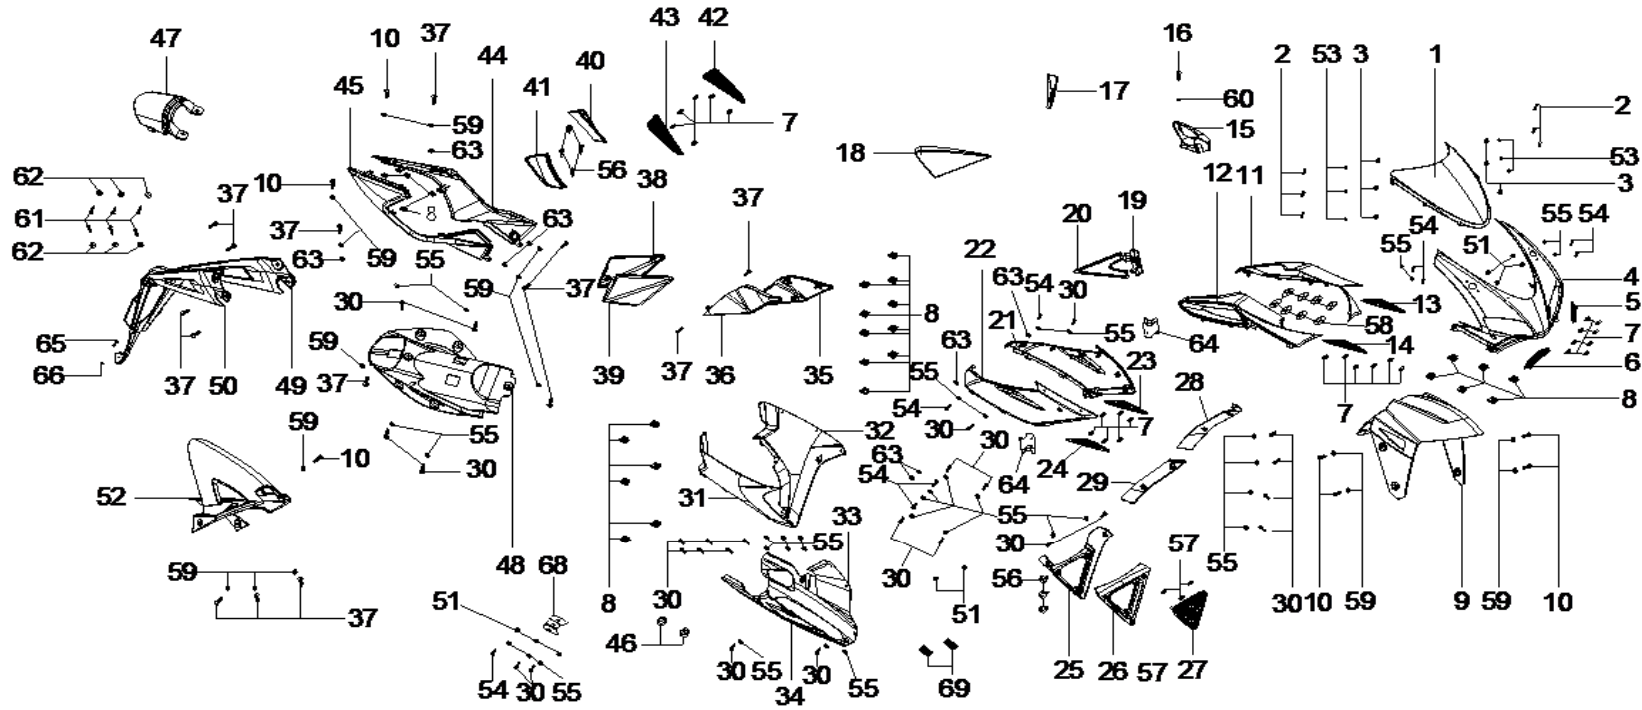

17 PLASTIC PARTS

[6/6]

DIA.N	PART NO.	DESCRIPTION	Q'TY	DIA.N	PART NO.	DESCRIPTION	Q'TY
R17-52	82201-148-0000	Hugger-Rear	1	R17-65	70.1-5-10	Bolt-Hex Head-M5x10	1
R17-53	97.1-4-00	Washer-Φ4	6	R17-66	6170-5-00	Nut-Hex M5	1
R17-54	90553-169-0000	Bolt-Hex Head-M5x20	11	R17-67	96.1-5-00	Washer-Φ5-Larger	4
R17-55	97.1-5-00	Washer-Φ5	33	R17-68	83701-173B-0100	Bracket-Dash Panels	0
R17-56	845-3.8-16	Screw-ST 3.8x12	7	R17-69	82824-169-0000	Rubber-70x45x5	0
R17-57	71113-169-0000	Nut-Lock-Φ3.5XΦ10	3	R17-70	96.1-6-00	Washer-Φ6-Larger	1
R17-58	71112-148-0000	Clip-Φ7.5xΦ18	10	R17-71	82319-169-0000	Socket-Rubber	1
R17-59	97.1-6-00	Washer-Φ6	16				
R17-60	97.1-4-00	Washer-Φ4	1				
R17-61	845-3.8-10	Screw-ST 3.8x10	6				
R17-62	96.1-5-00	Washer-Φ5-Larger	6				
R17-63	18011-148-0000	Spacer-Rubber-Φ17xΦ6x2	8				
R17-64	82341-169-0000	Cushion-Fairing inside	2				