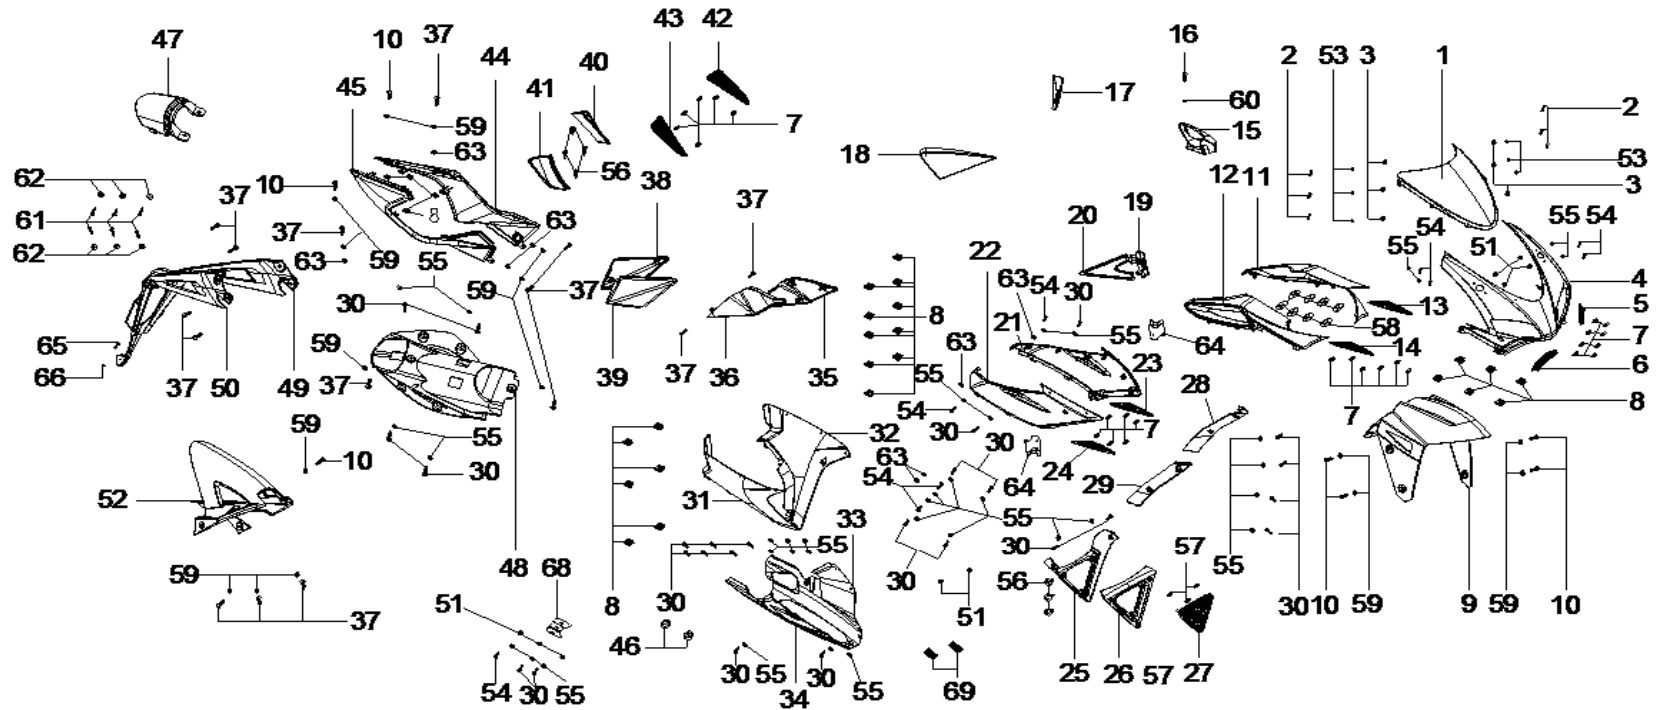

17 PLASTIC PARTS

[4/6]

DIA.N	PART NO.	DESCRIPTION	Q'TY	DIA.N	PART NO.	DESCRIPTION	Q'TY
R17-32	82324-169-0501	Fairing-Lower-Right-Green	1	R17-35	83105-170-0000	Side Cover-Fuel Tank-Left	1
R17-33	82821-169-0001	Dash-Left-Red	1	R17-36	83106-170-0000	Side Cover-Fuel Tank-Right	1
R17-33	82821-169-0101	Dash-Left-Black	1	R17-37	90537-148-0000	Bolt-Hex Head-M6x12	15
R17-33	82821-169-0201	Dash-Left-Yellow	1	R17-38	82335-170-0000	Side Cover-Left	1
R17-33	82821-169-0301	Dash-Left-White	1	R17-39	82336-170-0000	Side Cover-Right	1
R17-33	82821-169-0401	Dash-Left-Blue	1	R17-40	83209-170-0000	Infill-Side Cover-Left	1
R17-33	82821-169-0501	Dash-Left-Green	1	R17-41	83204-170-0000	Infill-Side Cover-Right	1
R17-34	82822-169-0001	Dash-Right-Red	1	R17-42	83211-170-0000	Mesh-Side Cover Infill-Left-Red	1
R17-34	82822-169-0101	Dash-Right-Black	1	R17-42	83211-170-0100	Mesh-Side Cover Infill-Left-Black	1
R17-34	82822-169-0201	Dash-Right-Yellow	1	R17-42	83211-170-0200	Mesh-Side Cover Infill-Left-Yellow	1
R17-34	82822-169-0301	Dash-Right-White	1	R17-42	83211-170-0300	Mesh-Side Cover Infill-Left-Blue	1
R17-34	82822-169-0401	Dash-Right-Blue	1	R17-42	83211-170-0400	Mesh-Side Cover Infill-Left-Green	1
R17-34	82822-169-0501	Dash-Right-Green	1	R17-43	83212-170-0000	Mesh-Side Cover Infill-Right-Red	1