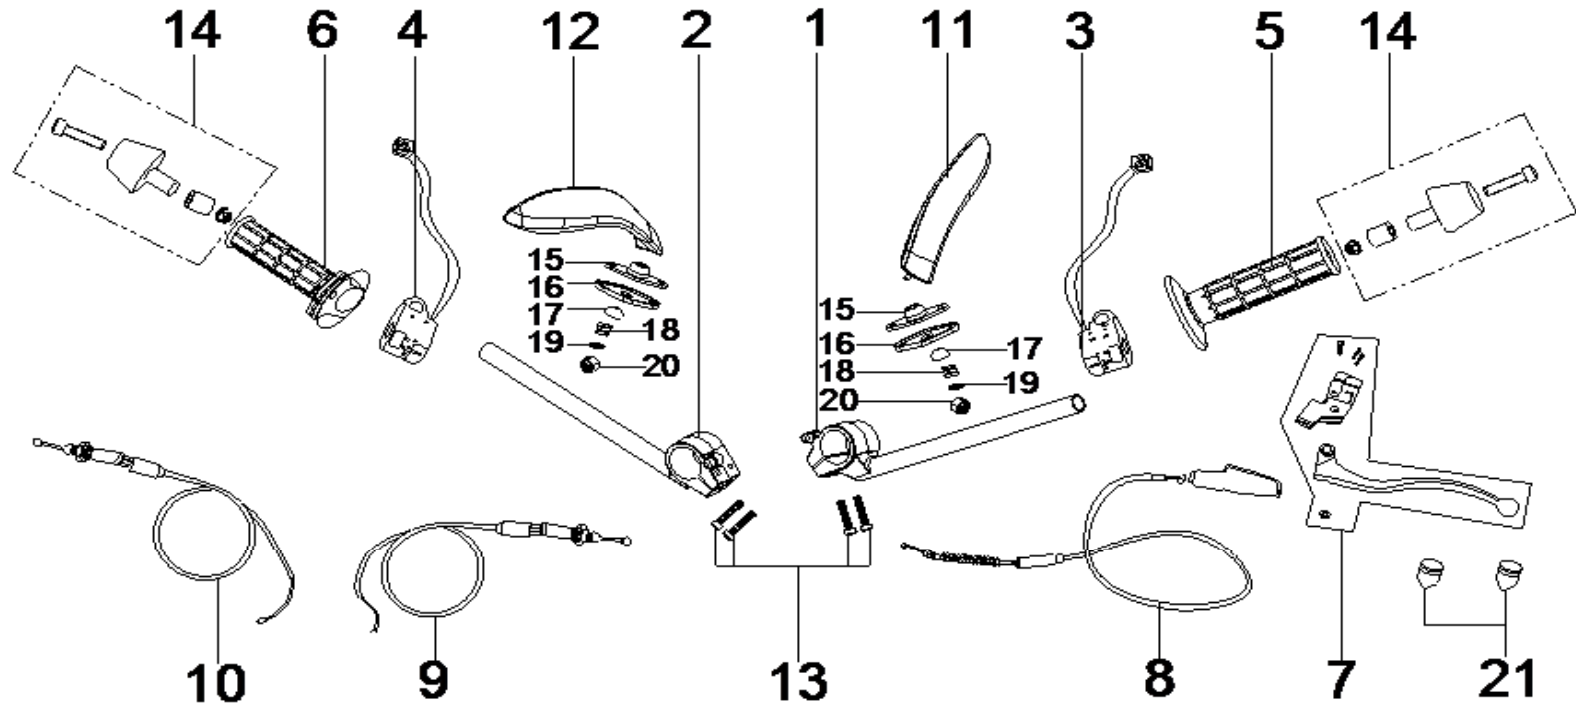

03 HANDLEBAR

[1/2]

DIA.N	PART NO.	DESCRIPTION	Q'TY	DIA.N	PART NO.	DESCRIPTION	Q'TY
R03-01	61120-169-0000	Handlebar-Left	1	R03-11	85220-169-0000	Mirror-Right-Red	1
R03-01	61120-169-0100	Handlebar-Left-Shorter (US &AR)	1	R03-11	85220-169-0100	Mirror-Right-Black	1
R03-02	61130-169-0000	Handlebar-Right	1	R03-11	85220-169-0200	Mirror-Right-Yellow	1
R03-02	61130-169-0100	Handlebar-Right-Shorter (US &AR)	1	R03-11	85220-169-0300	Mirror-Right-White	1
R03-03	37330-173C-0000	Switch-Handlebar-Left	1	R03-11	85220-169-0400	Mirror-Right-Blue	1
R03-04	37340-173C-0000	Switch-Handlebar-Right	1	R03-11	85220-169-0500	Mirror-Right-Green	1
R03-04	37340-173C-0100	Switch-Handlebar-Right-ADR (US)	1	R03-12	85210-169-0000	Mirror-Left-Red	1
R03-05	61104-148-0100	Grip-Left	1	R03-12	85210-169-0100	Mirror-Left-Black	1
R03-06	61160-148-0100	Throttle Assy	1	R03-12	85210-169-0200	Mirror-Left-Yellow	1
R03-07	43710-148-0000	Lever-Lever	1	R03-12	85210-169-0300	Mirror-Left-White	1
R03-08	61400-148-0000	Cable-Clutch	1	R03-12	85210-169-0300	Mirror-Left-White	1
R03-09	61600-148-0000	Cable-Choke	1	R03-12	85210-169-0400	Mirror-Left-Blue	1
R03-10	61500-148-0000	Cable-Throttle	1	R03-12	85210-169-0500	Mirror-Left-Green	1