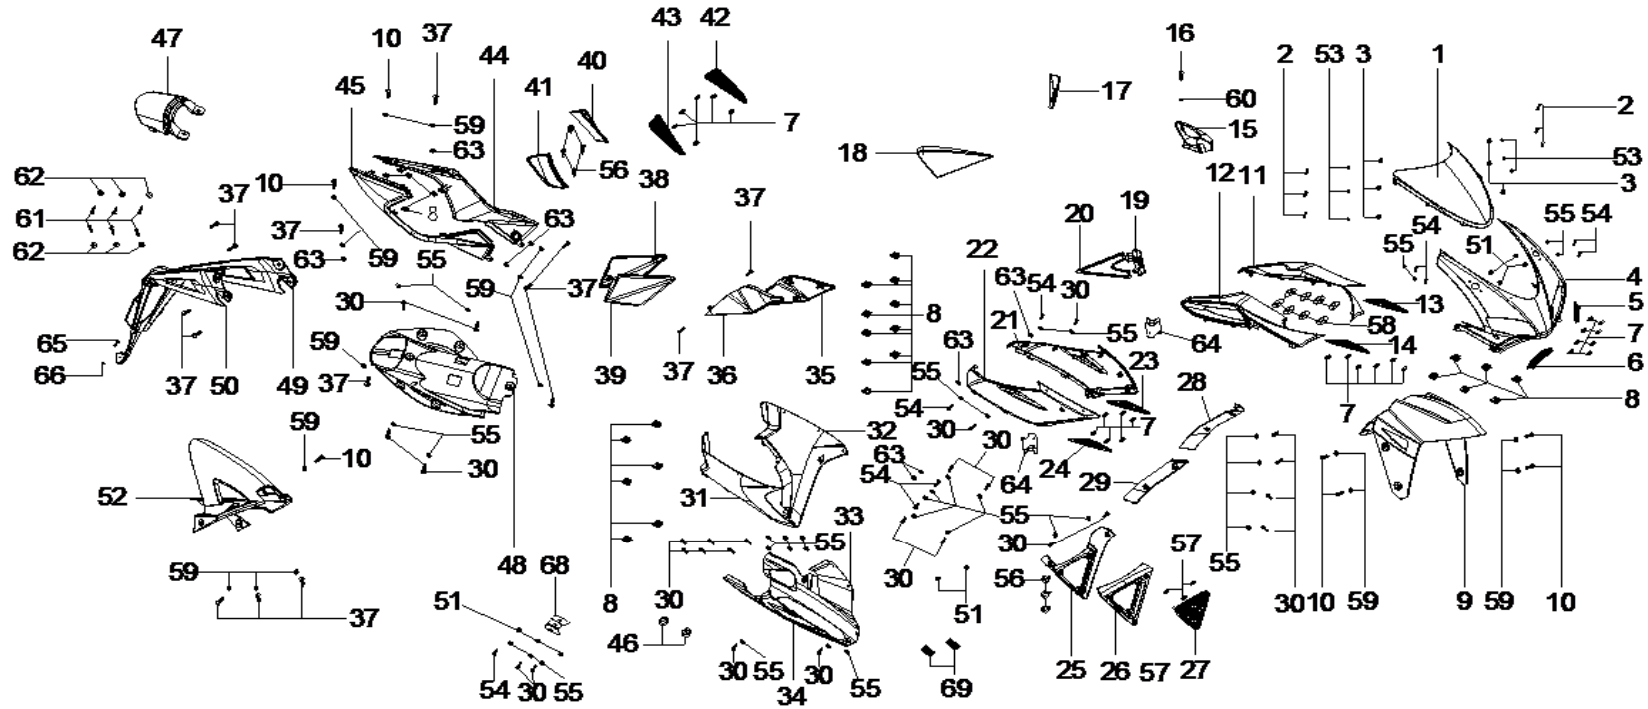

17 PLASTIC PARTS

[3/6]

DIA.N	PART NO.	DESCRIPTION	Q'TY	DIA.N	PART NO.	DESCRIPTION	Q'TY
R17-23	82313-169-0000	Mesh-Fairing-Upper-Left-Red	1	R17-29	82322-169-0000	Infill-Fairing-Right	1
R17-23	82313-169-0100	Mesh-Fairing-Upper-Left-Black	1	R17-30	90545-148-0000	Bolt-Hex Head-M5x12	21
R17-24	82314-169-0000	Mesh-Fairing-Upper-Right-Red	1	R17-31	82323-169-0001	Fairing-Lower-Left- Red	1
R17-24	82314-169-0100	Mesh-Fairing-Upper-Right-Black	1	R17-31	82323-169-0101	Fairing-Lower-Left- Black	1
R17-25	82811-169-0000	Fairing Infill-Lower	1	R17-31	82323-169-0201	Fairing-Lower-Left-Yellow	1
R17-26	82812-169-0000	Panel-Lower-Red	1	R17-31	82323-169-0301	Fairing-Lower-Left-White	1
R17-26	82812-169-0100	Panel-Lower-Black	1	R17-31	82323-169-0401	Fairing-Lower-Left- Blue	1
R17-26	82812-169-0200	Panel-Lower-Yellow	1	R17-31	82323-169-0501	Fairing-Lower-Left- Green	1
R17-26	82812-169-0300	Panel-Lower-White	1	R17-32	82324-169-0001	Fairing-Lower-Right-Red	1
R17-26	82812-169-0400	Panel-Lower-Blue	1	R17-32	82324-169-0101	Fairing-Lower-Right-Black	1
R17-26	82812-169-0500	Panel-Lower-Green	1	R17-32	82324-169-0201	Fairing-Lower-Right-Yellow	1
R17-27	82813-169-0000	Mesh-Lower Panel	1	R17-32	82324-169-0301	Fairing-Lower-Right-White	1
R17-28	82321-169-0000	Infill-Fairing-Left	1	R17-32	82324-169-0401	Fairing-Lower-Right-Blue	1