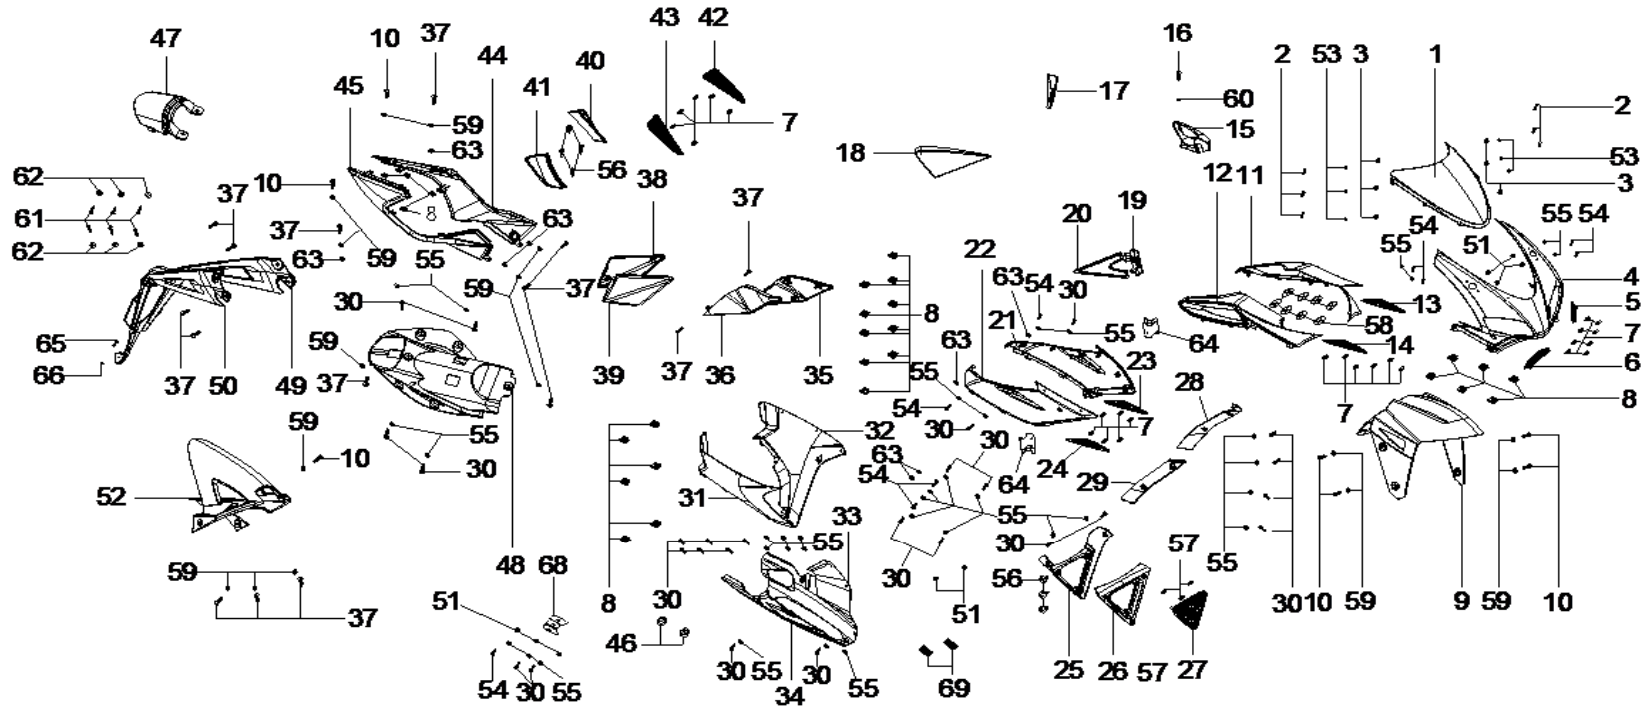

17 PLASTIC PARTS

[5/6]

DIA.N	PART NO.	DESCRIPTION	Q'TY	DIA.N	PART NO.	DESCRIPTION	Q'TY
R17-43	83212-170-0100	Mesh-Side Cover Infill-Right-Black	1	R17-45	82338-169-0300	Side Cover-Rear-Right-White	1
R17-43	83212-170-0200	Mesh-Side Cover Infill-Right-Yellow	1	R17-45	82338-169-0400	Side Cover-Rear-Right-Blue	1
R17-43	83212-170-0300	Mesh-Side Cover Infill-Right-Blue	1	R17-45	82338-169-0500	Side Cover-Rear-Right-Green	1
R17-43	83212-170-0400	Mesh-Side Cover Infill-Right-Green	1	R17-47	83205-170-0000	Cover-Rear-Red	1
R17-44	82337-169-0000	Side Cover-Rear-Left-Red	1	R17-47	83205-170-0100	Cover-Rear-Black	1
R17-44	82337-169-0100	Side Cover-Rear-Left-Black	1	R17-47	83205-170-0200	Cover-Rear-Yellow	1
R17-44	82337-169-0200	Side Cover-Rear-Left-Yellow	1	R17-47	83205-170-0300	Cover-Rear-White	1
R17-44	82337-169-0300	Side Cover-Rear-Left-White	1	R17-47	83205-170-0400	Cover-Rear-Blue	1
R17-44	82337-169-0400	Side Cover-Rear-Left-Blue	1	R17-47	83205-170-0500	Cover-Rear-Green	1
R17-44	82337-169-0500	Side Cover-Rear-Left-Green	1	R17-48	83206-170-0000	Panel-Seat	1
R17-45	82338-169-0000	Side Cover-Rear-Right-Red	1	R17-49	83207-170-0000	Bracket-Licence Plate-Left	1
R17-45	82338-169-0100	Side Cover-Rear-Right-Black	1	R17-50	83208-170-0000	Bracket-Licence Plate-Right	1
R17-45	82338-169-0200	Side Cover-Rear-Right-Yellow	1	R17-51	889.1-5-00	Nut-Hex Nylon-M5	9