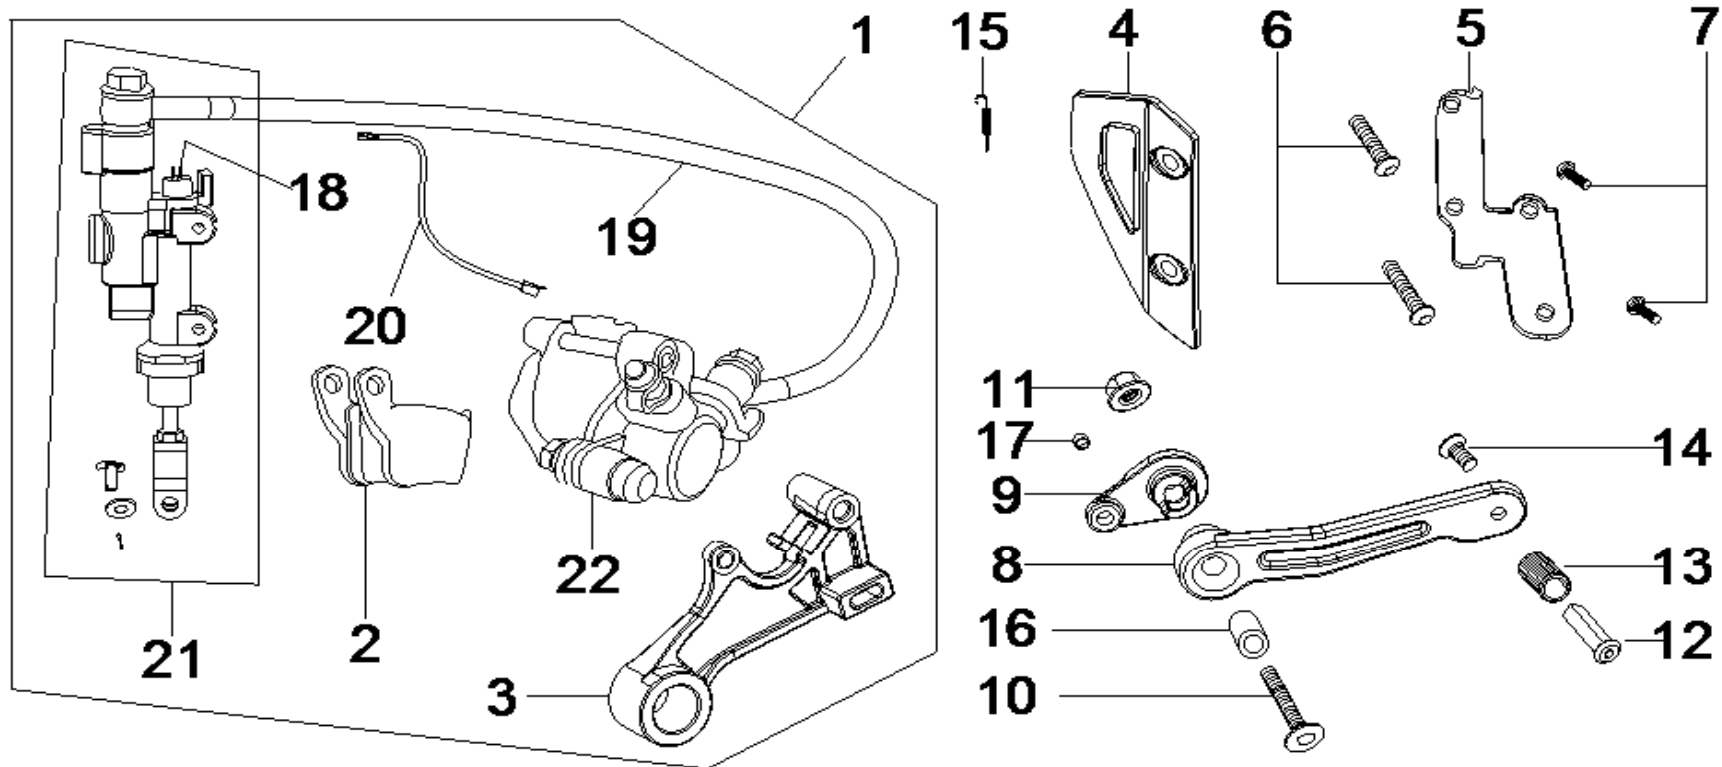

05 REAR BRAKE

DIA.N	PART NO.	DESCRIPTION	Q'TY	DIA.N	PART NO.	DESCRIPTION	Q'TY
R05-01	44500-148-0100	Disc Brake Comp-Rear	1	R05-13	23417-148-0000	Rubber-Gear Change Pedal	1
R05-02	44652-148-0100	Brake Disc Pads-Rear	1	R05-14	70.3-6-20	Bolt-Hex Head-M6x20	1
R05-03	44612-148-0100	Stay-Brake-Rear	1	R05-15	43004-170-0000	Return Spring-Brake-Rear	1
R05-04	44001-170-0000	Cover-Brake Master Cylinder-Rear	1	R05-16	43556-170-0001	Bush-Brake Pedal Lever-Needle	1
R05-05	44002-170-0001	Bracket-Brake Cylinder-Rear	1	R05-17	43558-148-0000	Bush-Brake Pedal Connector Lever	1
R05-06	90538-148-0000	Bolt-Hex Head-M6x35	2	R05-18	44551-148-0100	Switch-Brake-Rear	1
R05-07	90537-148-0000	Bolt-Hex Head-M6x12	2	R05-19	44505-148-0100	Switch-Brake-Rear	1
R05-08	43552-170-0100	Brake Pedal	1	R05-20	44552-148-0100	Brake Switch Cable-Rear	1
R05-09	43557-170-0000	Linkage-Brake Pedal	1	R05-21	44503-148-0100	Brake Master Cylinder Assy.-Rear	1
R05-10	70.3-8-48	Bolt-Hex Head-M8x48	1	R05-22	44601-148-0100	Brake Caliper-No Pads-Rear	1
R05-11	889.1-8-00	Nut-Hex Nylon-M8	1				
R05-12	23412-148-0000	Pivot-Gear Change Pedal	1