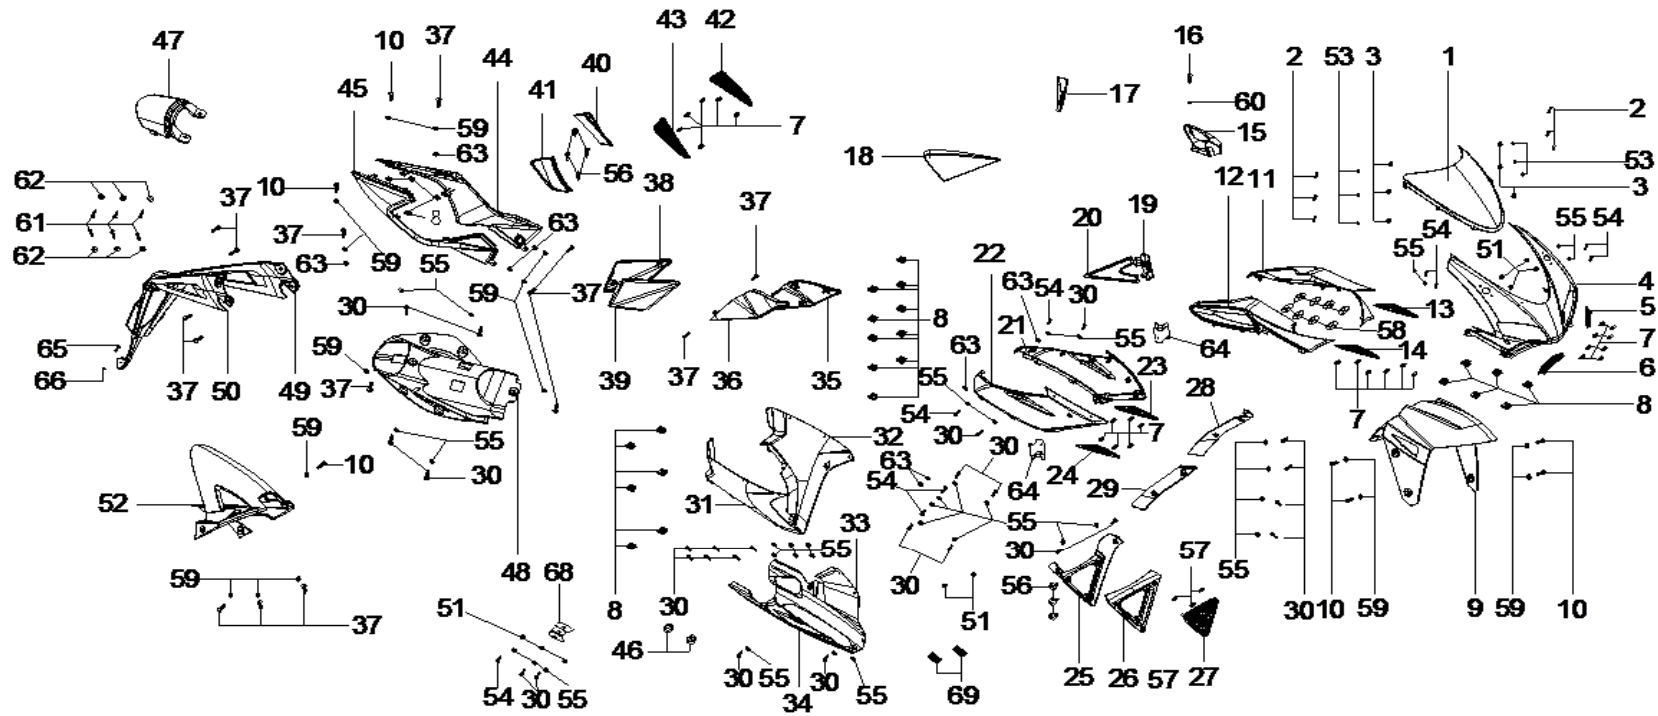

17 PLASTIC PARTS

[1/6]

DIA.N	PART NO.	DESCRIPTION	Q'TY	DIA.N	PART NO.	DESCRIPTION	Q'TY
R17-01	83302-169-0000	Windshield	1	R17-07	71111-148-0000	Clip-Φ3xΦ12	26
R17-02	90548-148-0000	Bolt-Hex Head-M4x15	6	R17-08	90311-148-0000	Nut Clamp-M5	22
R17-03	82711-148-0000	Nut-Rubber-M4	6	R17-09	82101-170-0000	Fender-Front-Red	1
R17-04	82505-169-0000	Headlight Case-Red	1	R17-09	82101-170-0100	Fender-Front-Black	1
R17-04	82505-169-0100	Headlight Case-Black	1	R17-09	82101-170-0200	Fender-Front-Yellow	1
R17-04	82505-169-0200	Headlight Case-Yellow	1	R17-09	82101-170-0300	Fender-Front-White	1
R17-04	82505-169-0300	Headlight Case-White	1	R17-09	82101-170-0400	Fender-Front-Blue	1
R17-04	82505-169-0400	Headlight Case-Blue	1	R17-09	82101-170-0500	Fender-Front-Green	1
R17-04	82505-169-0500	Headlight Case-Green	1	R17-10	90534-148-0000	Bolt-Hex Head-M6x16	7
R17-05	82506-169-0000	Mesh-Headlight Case-Left-Red	1	R17-11	82315-169-0000	Trim-Fairing-Left	1
R17-05	82506-169-0100	Mesh-Headlight Case-Left-Black	1	R17-12	82316-169-0000	Trim-Fairing-Right	1
R17-06	82507-169-0000	Mesh-Headlight Case-Right-Red	1	R17-13	82317-169-0000	Mesh-Fairing Infill-Left-Red	1
R17-06	82507-169-0100	Mesh-Headlight Case-Right-Black	1	R17-13	82317-169-0100	Mesh-Fairing Infill-Left-Black	1